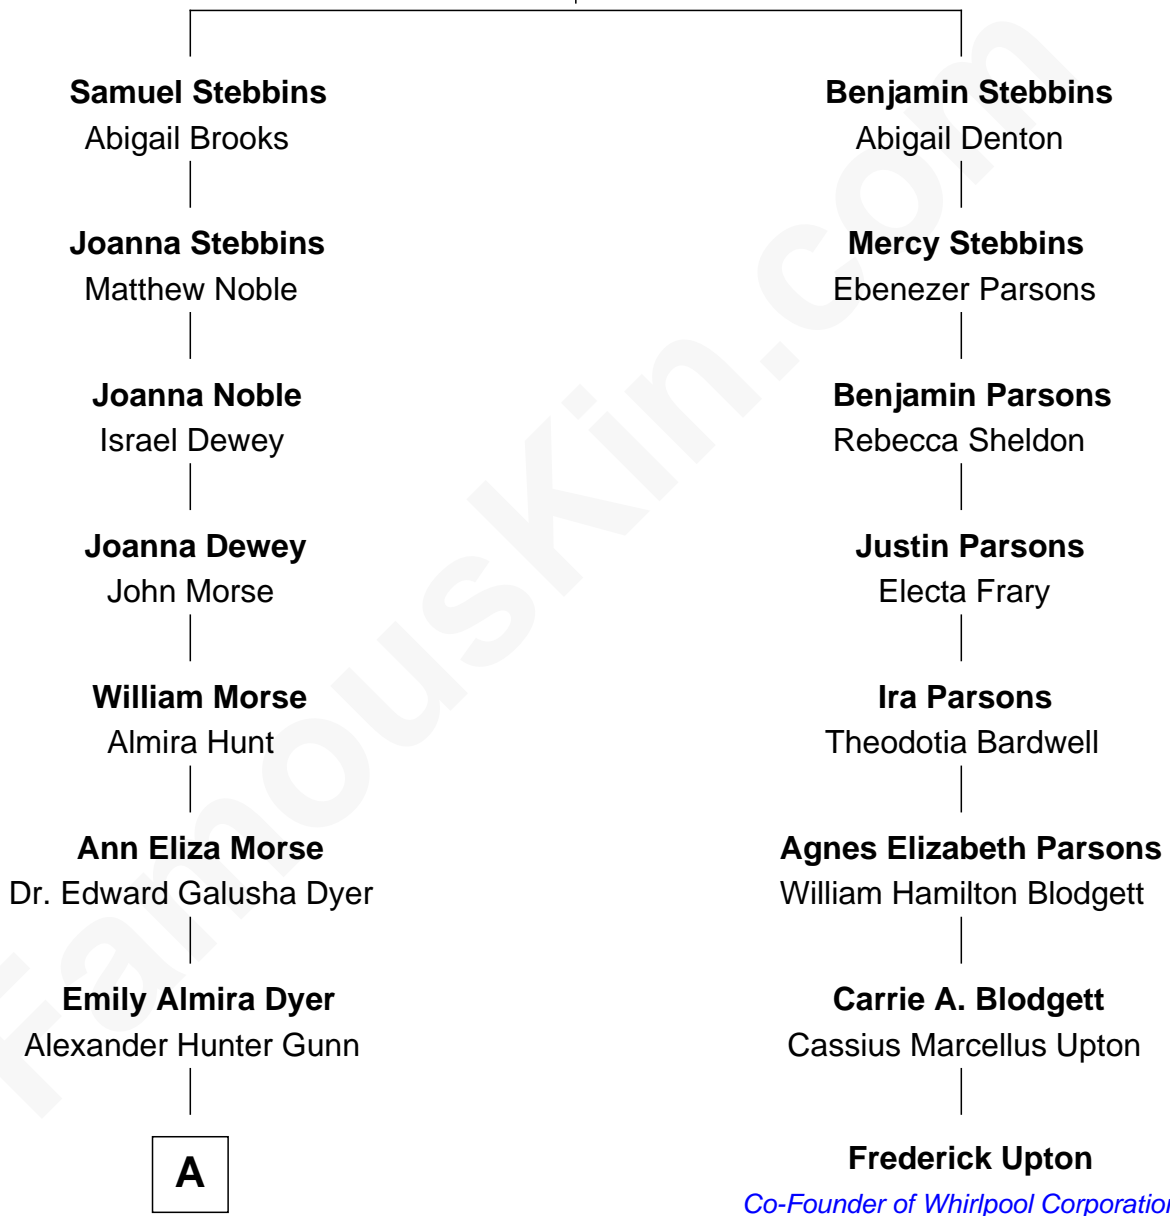

FamousKin.com Relationship Chart of

Andrew Shue

TV Actor

7th cousin 3 times removed of

Frederick Upton

Co-Founder of Whirlpool Corporation

Thomas Stebbins

Hannah Wright

A

—
Alexander Hunter Gunn
Harriet Grace Brewster Willcox

—
Mary Brewster Gunn
Adoniram Judson Wells

—
Anne Brewster Wells
James William Shue

—
Andrew Shue
TV Actor

FamousKin.com