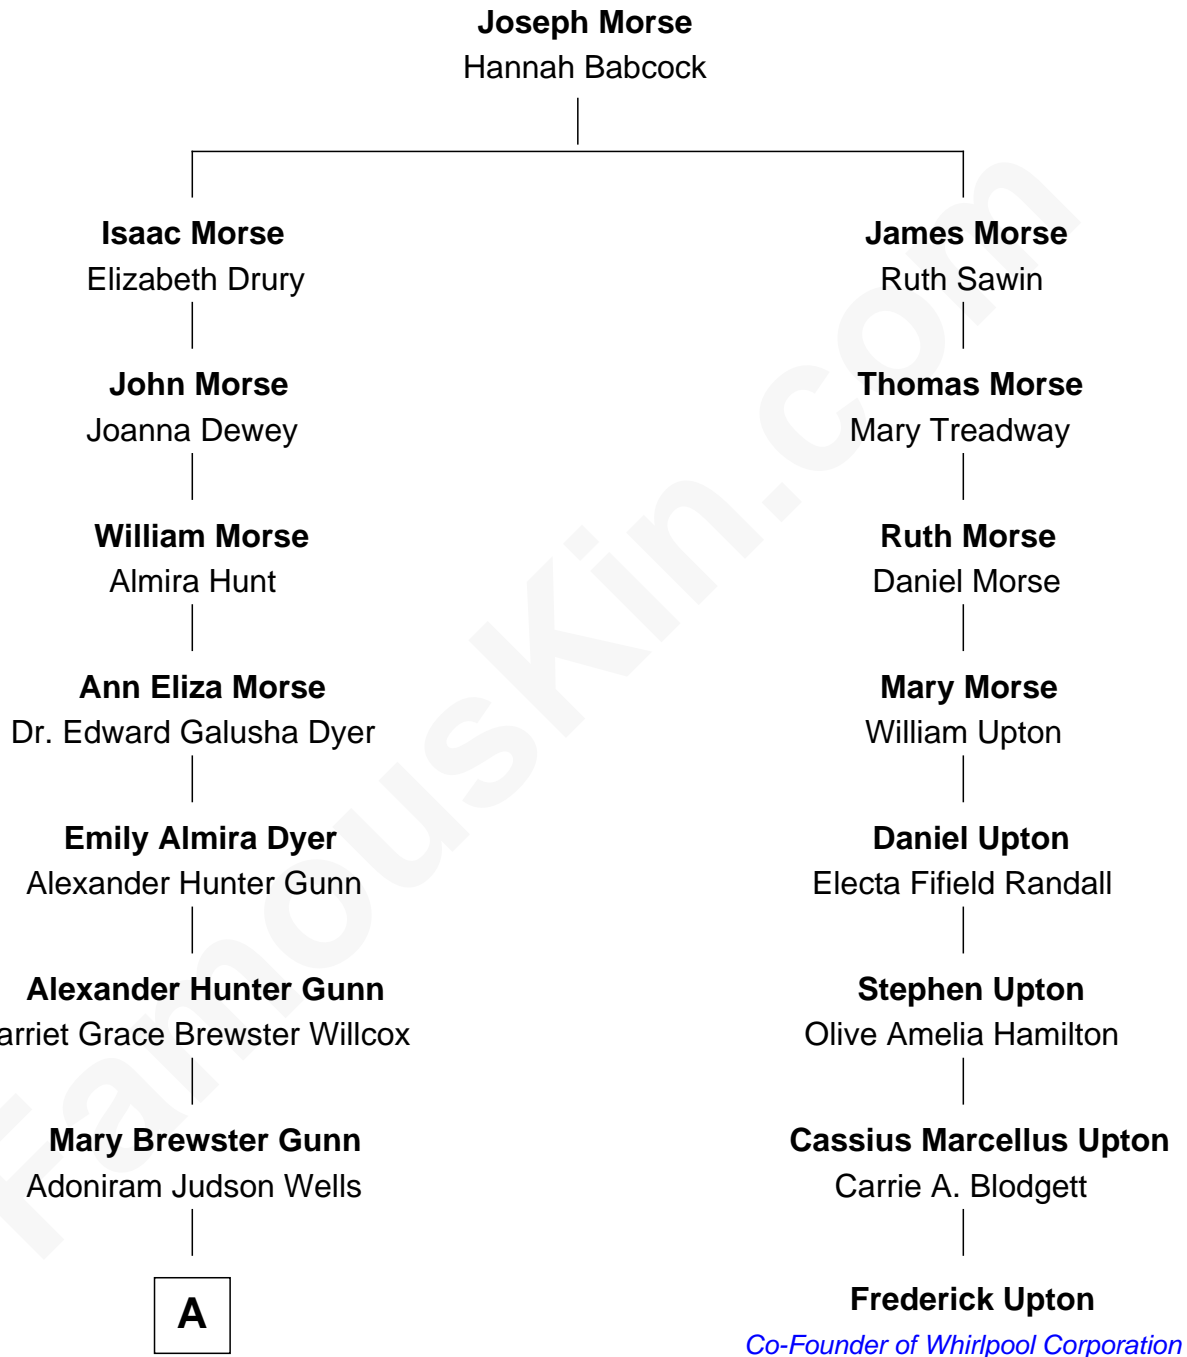

FamousKin.com Relationship Chart of

Andrew Shue

TV Actor

7th cousin 1 time removed of

Frederick Upton

Co-Founder of Whirlpool Corporation

A

—
Anne Brewster Wells

James William Shue

—
Andrew Shue

TV Actor

FamousKin.com