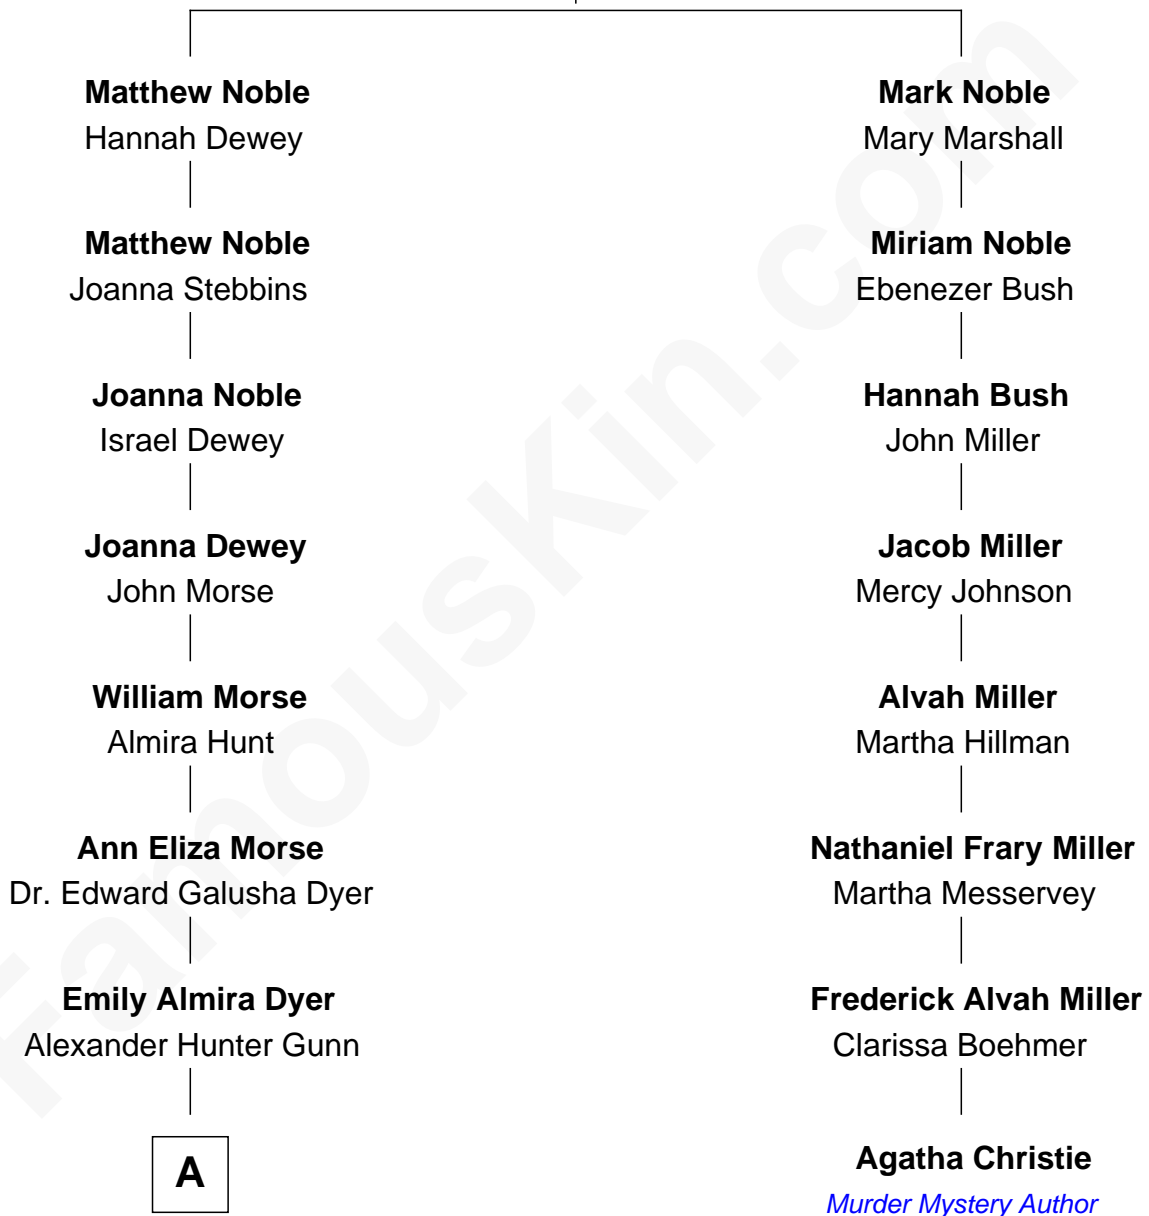

FamousKin.com Relationship Chart of

Andrew Shue

TV Actor

7th cousin 3 times removed of

Agatha Christie

Murder Mystery Author

Thomas Noble
Hannah Warriner

A

—
Alexander Hunter Gunn
Harriet Grace Brewster Willcox

—
Mary Brewster Gunn
Adoniram Judson Wells

—
Anne Brewster Wells
James William Shue

—
Andrew Shue
TV Actor

FamousKin.com