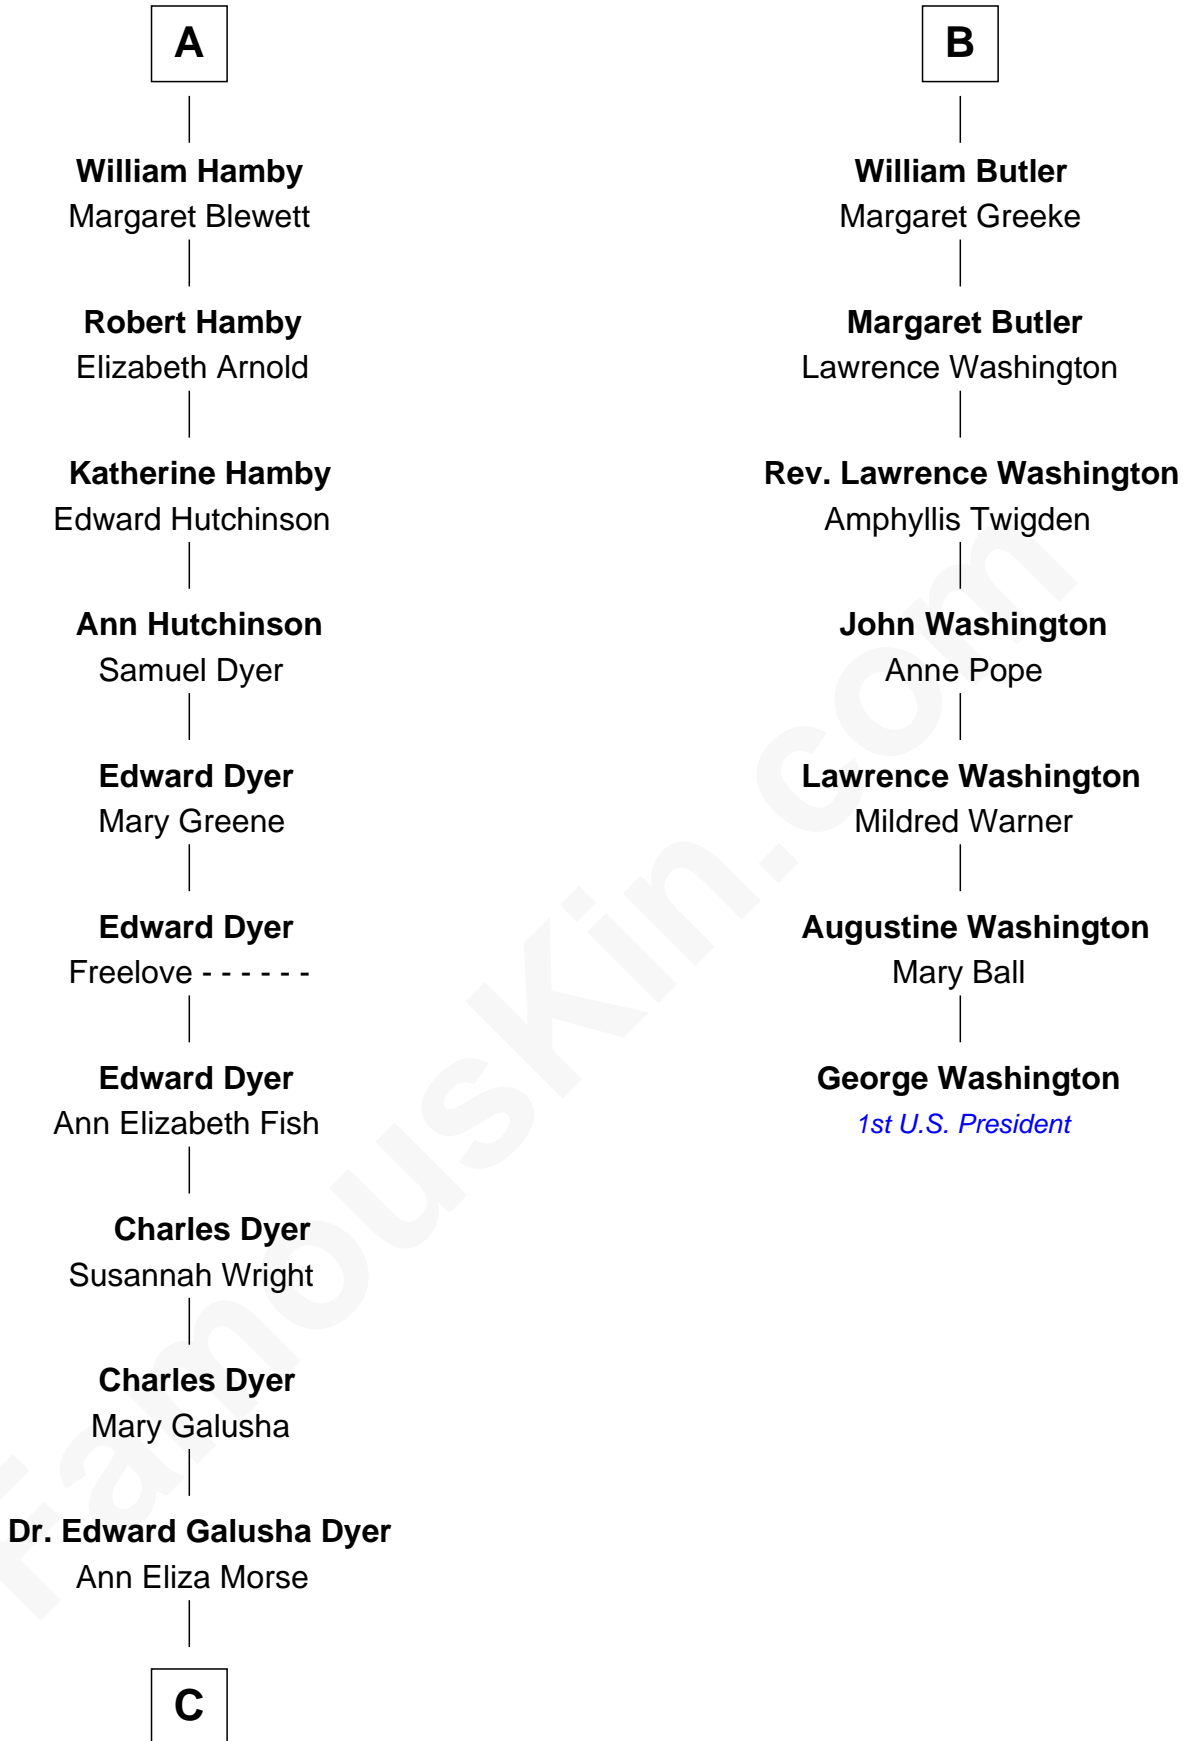

FamousKin.com Relationship Chart of

Andrew Shue

TV Actor

13th cousin 8 times removed of

George Washington

1st U.S. President

Sir Philip le Despencer

Joan de Cobham

Elizabeth - - - - -

Alice le Despenser

Sir John Sutton

Sir John Sutton

Constance Blount

Sir John Sutton

Elizabeth Berkeley

Sir Edmund Sutton

Joyce Tiptoft

Sir John Sutton

Anne Clarell

Margaret Sutton

John Butler

B

C

Emily Almira Dyer
Alexander Hunter Gunn

Alexander Hunter Gunn
Harriet Grace Brewster Willcox

Mary Brewster Gunn
Adoniram Judson Wells

Anne Brewster Wells
James William Shue

Andrew Shue
TV Actor

FamousKin.com