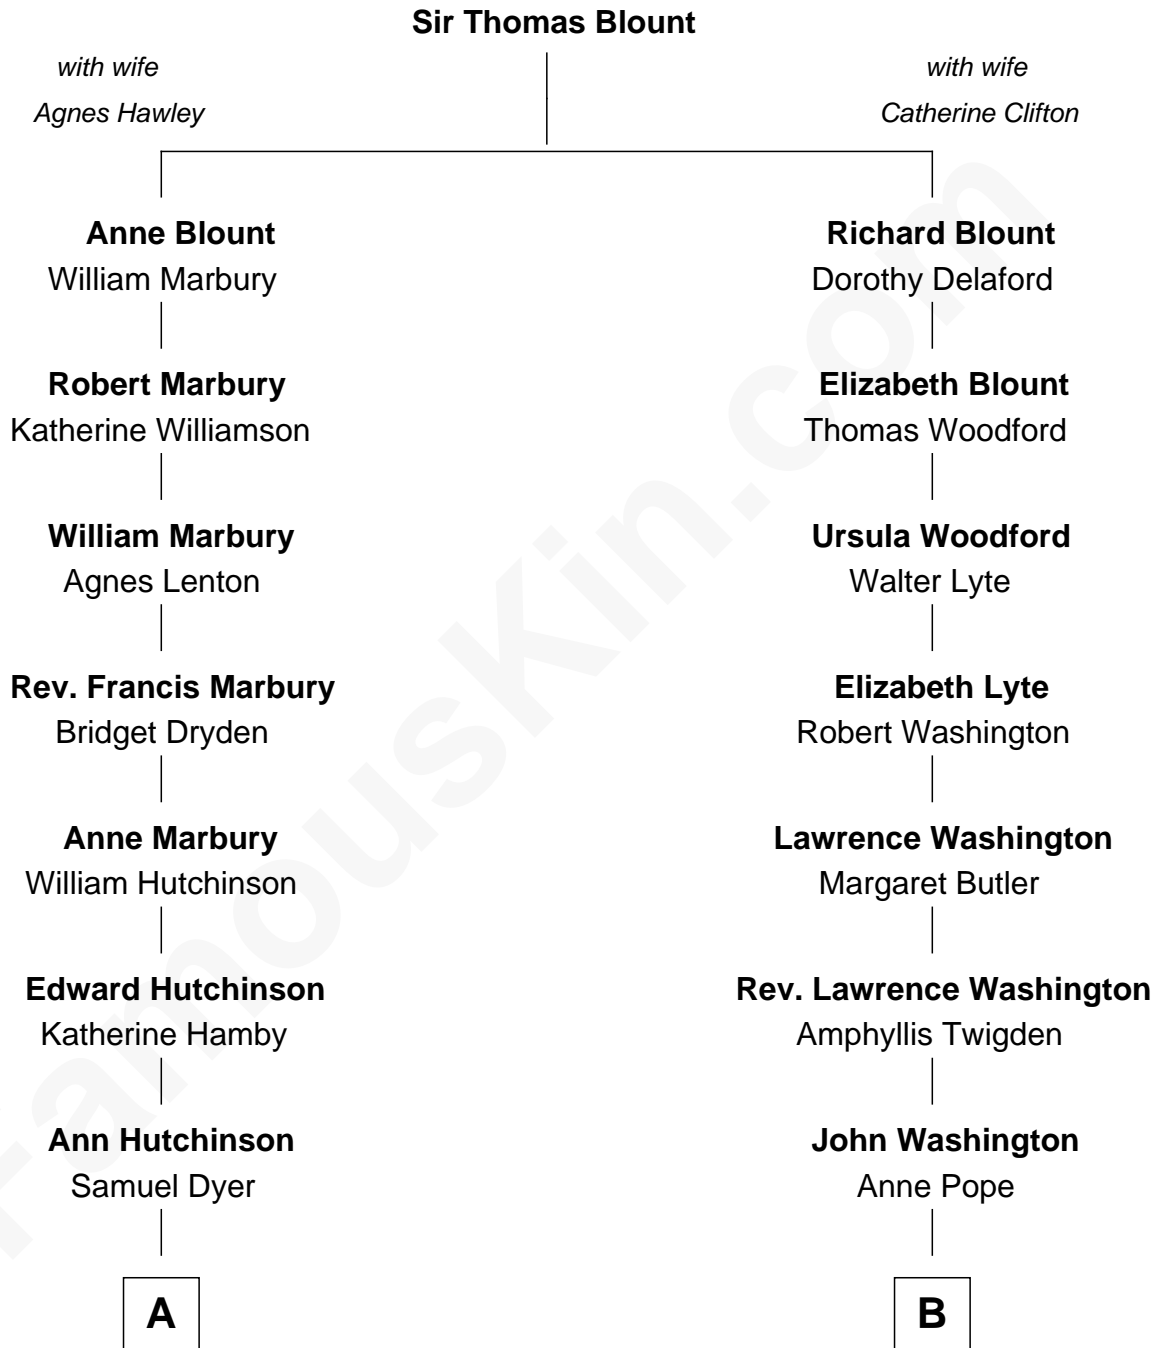

FamousKin.com Relationship Chart of

Andrew Shue

TV Actor

9th cousin 8 times removed of

George Washington

1st U.S. President

Andrew Shue photo by [Alan Light](#) (CC BY 2.0)