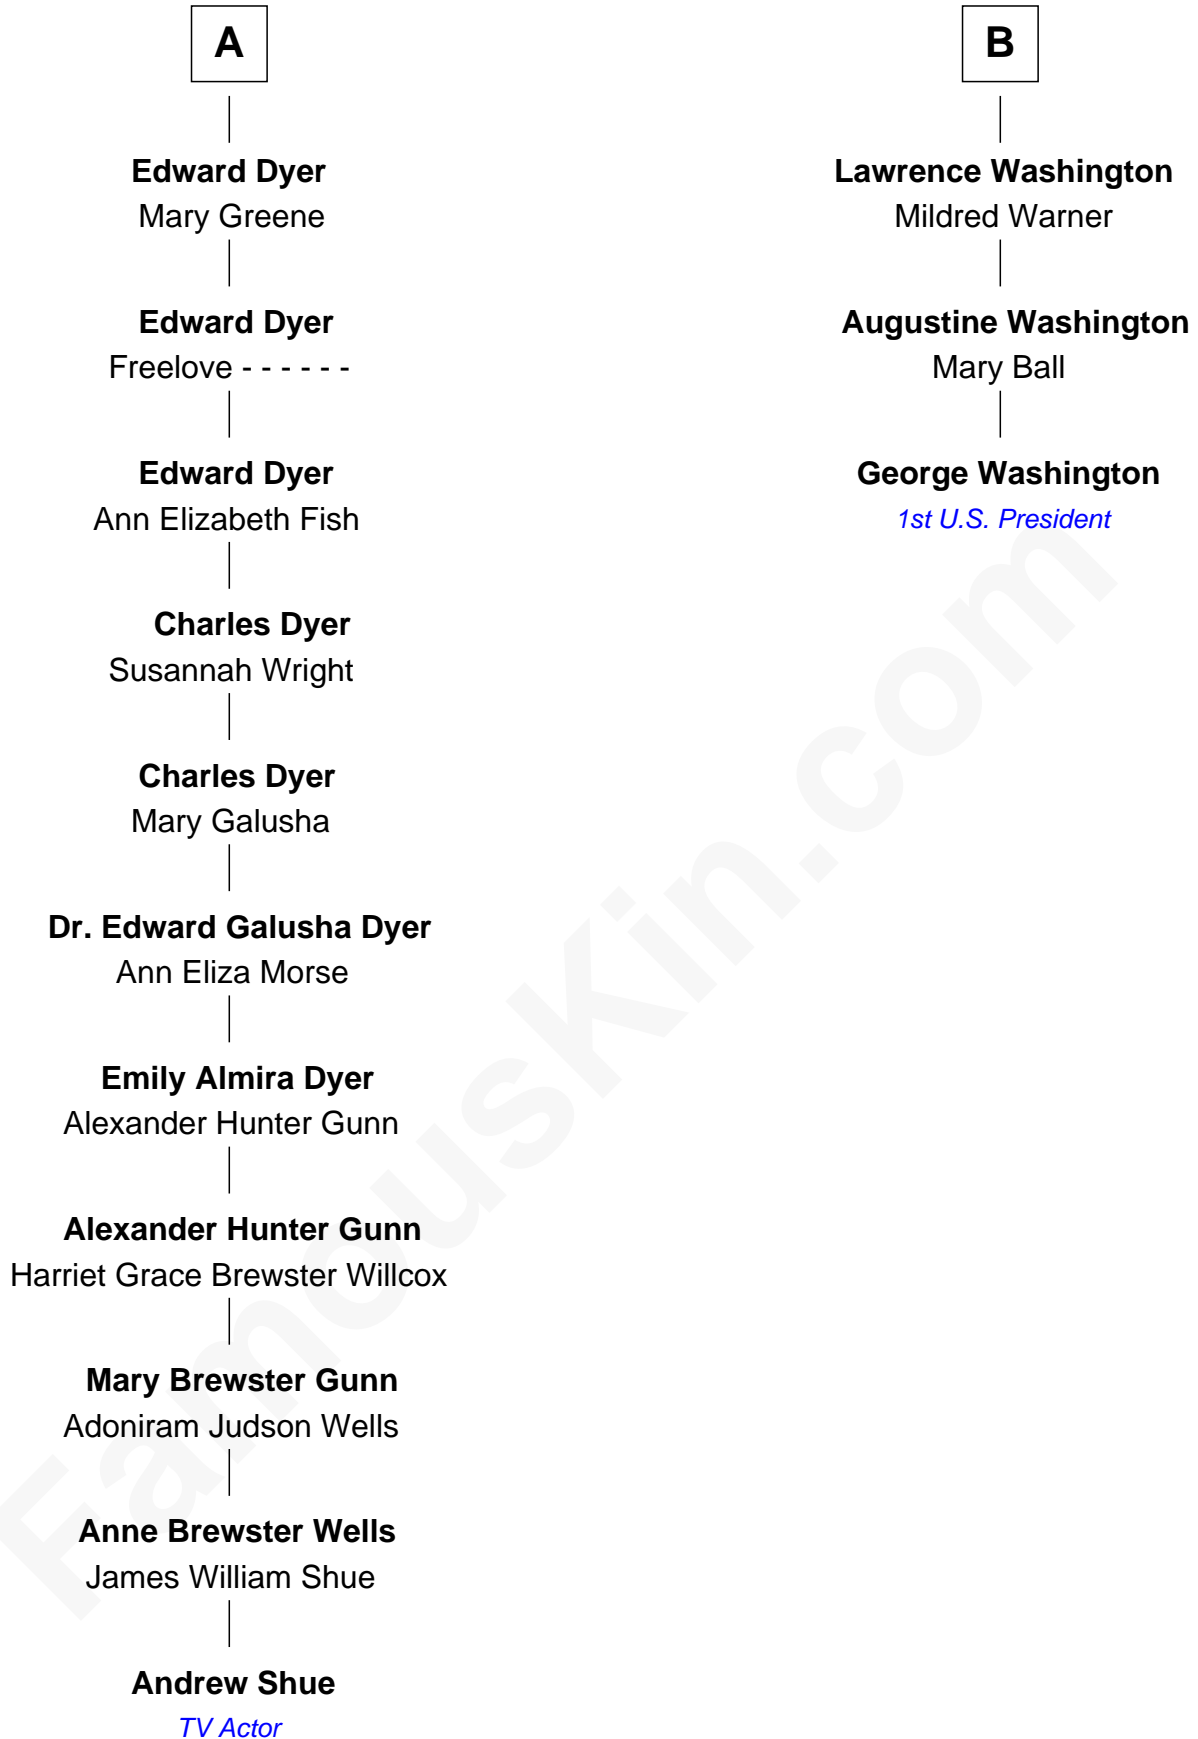

FamousKin.com Relationship Chart of

Andrew Shue

TV Actor

9th cousin 8 times removed of

George Washington

1st U.S. President

Andrew Shue photo by [Alan Light](#) (CC BY 2.0)