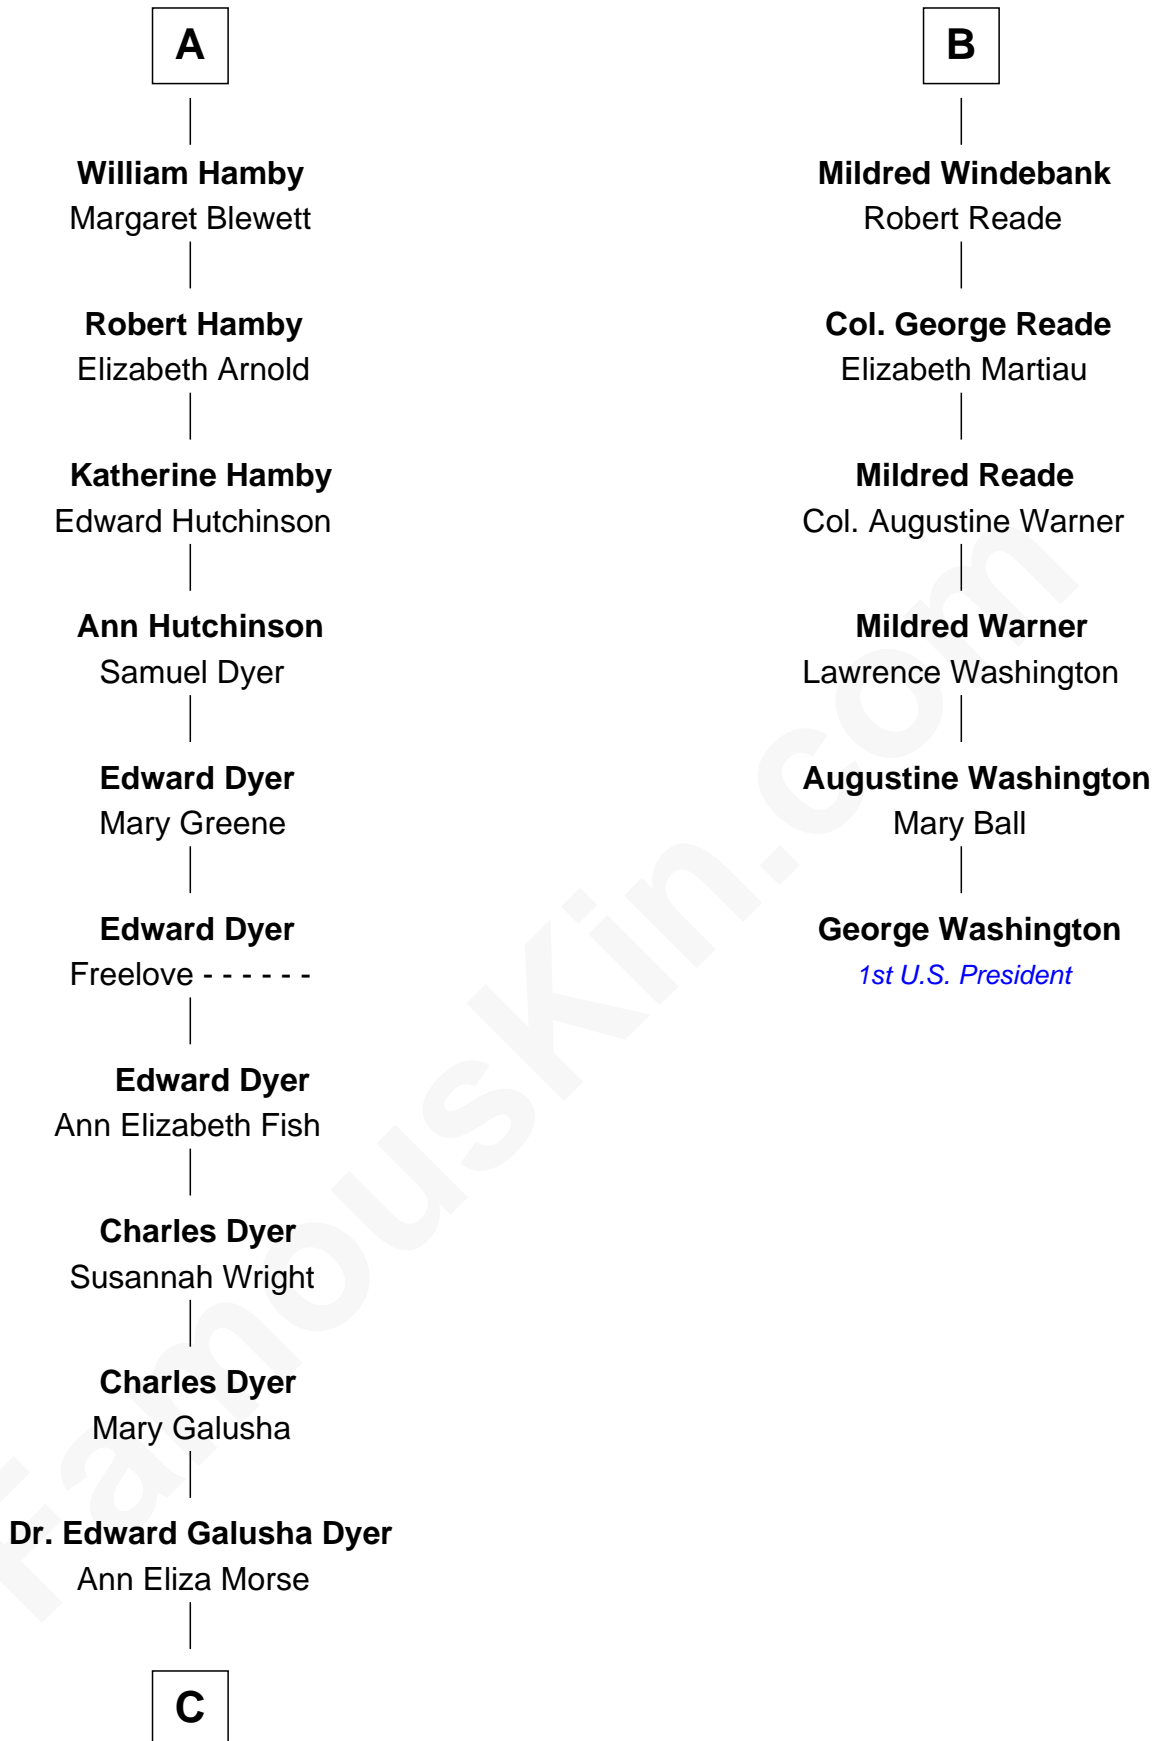

FamousKin.com Relationship Chart of

Andrew Shue

TV Actor

12th cousin 9 times removed of

George Washington

1st U.S. President

John de Welles

Maud de Roos

Eleanor de Mowbray

Eudo de Welles

Maud de Greystoke

Sir Lionel de Welles

Joan de Waterton

Margaret de Welles

Sir Thomas Dymoke

Sir Robert Dymoke

Ann Sparrow

Sir Edward Dymoke

Anne Talboys

Frances Dymoke

Sir Thomas Windebank

B

C

—
Emily Almira Dyer
Alexander Hunter Gunn

—
Alexander Hunter Gunn
Harriet Grace Brewster Willcox

—
Mary Brewster Gunn
Adoniram Judson Wells

—
Anne Brewster Wells
James William Shue

—
Andrew Shue
TV Actor

FamousKin.com