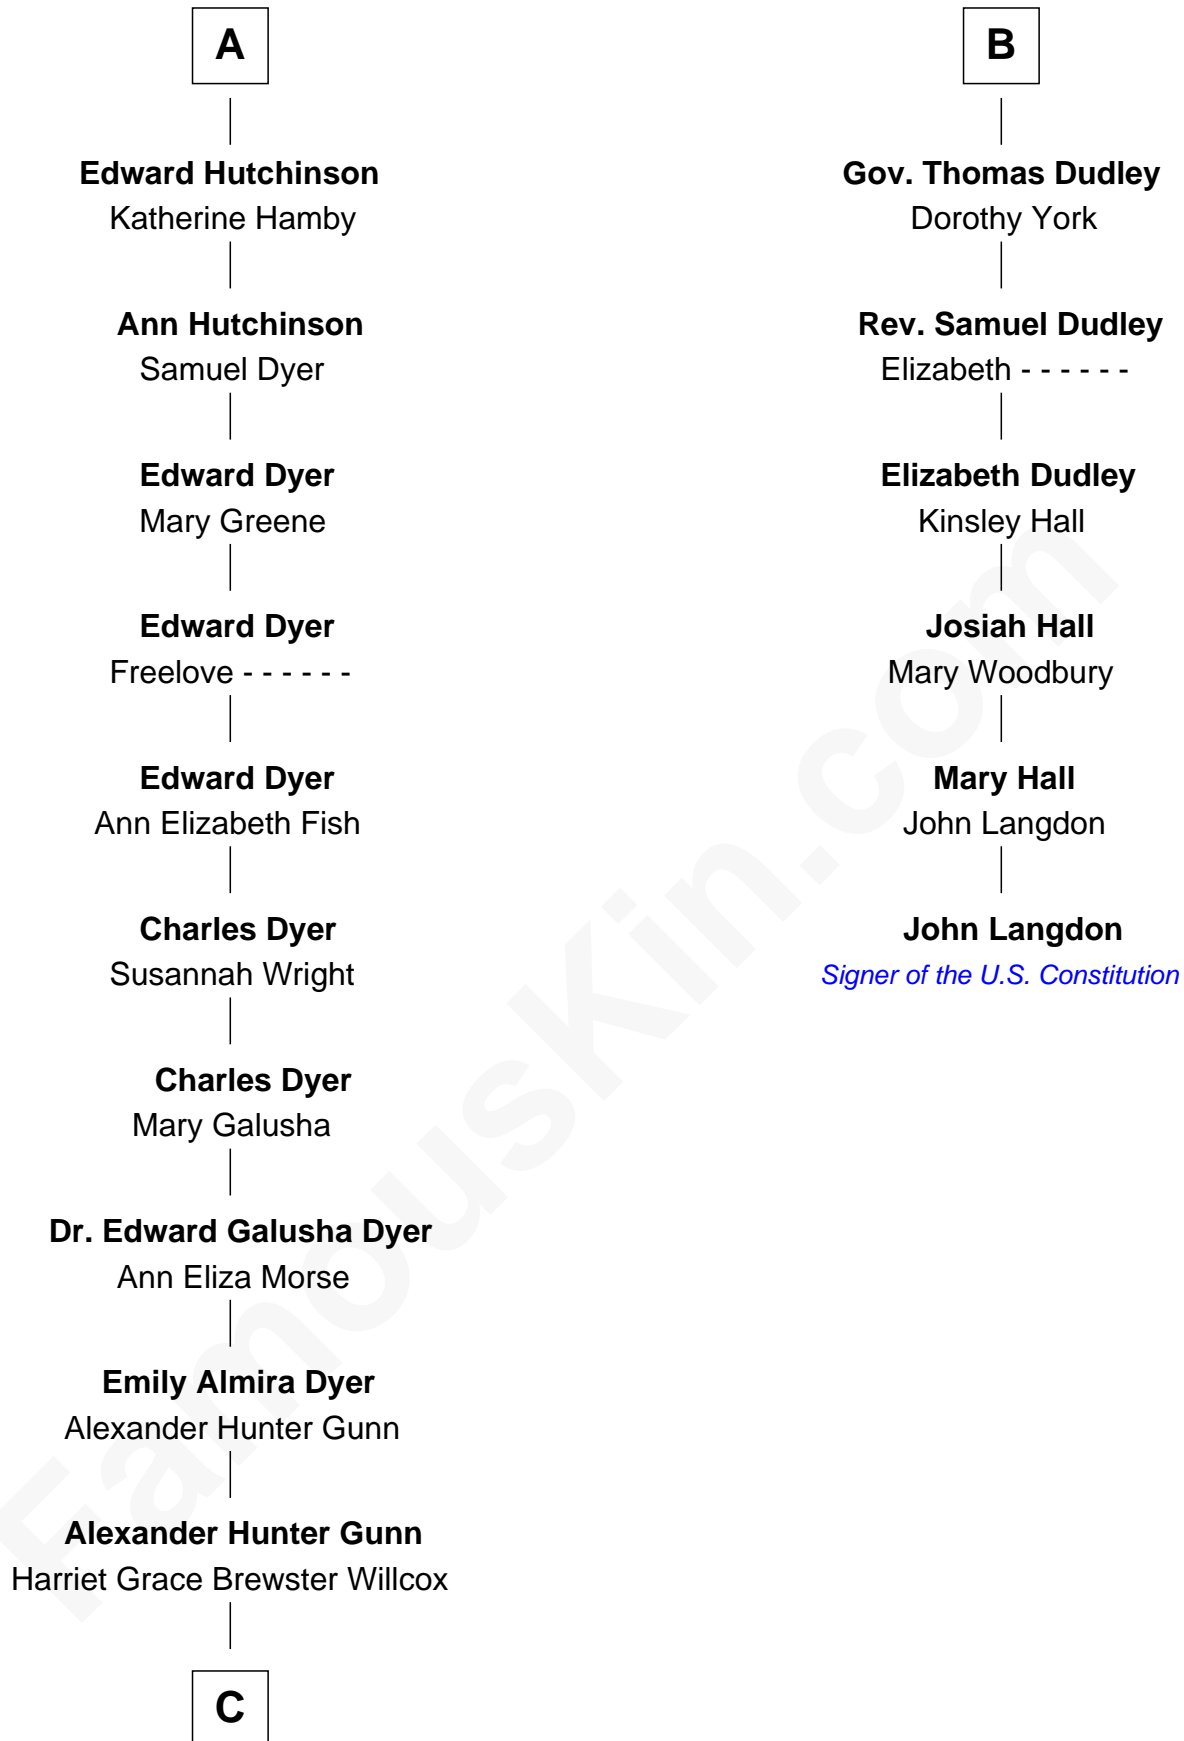

FamousKin.com Relationship Chart of

Andrew Shue

TV Actor

12th cousin 7 times removed of

John Langdon

Signer of the U.S. Constitution

Sir Walter Blount

Sancha de Ayala

Cecily Grey

Sir Henry Dudley

----- Ashton

Probable

Roger Dudley

Susanna Thorne

B

C

—
Mary Brewster Gunn
Adoniram Judson Wells

—
Anne Brewster Wells
James William Shue

—
Andrew Shue
TV Actor

FamousKin.com