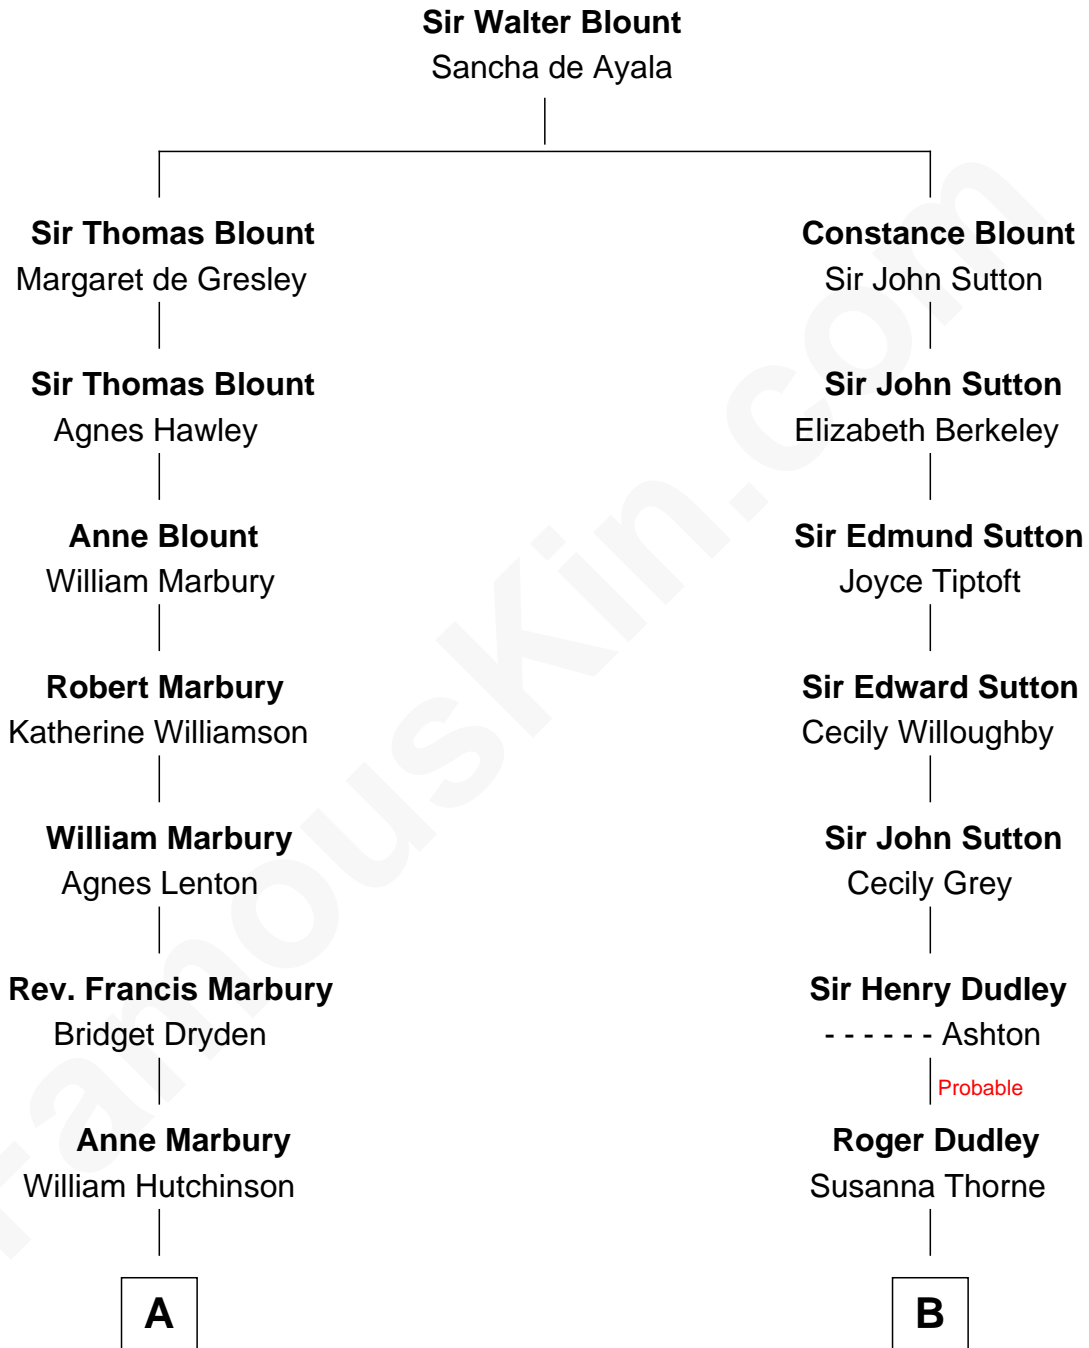

FamousKin.com Relationship Chart of

Andrew Shue

TV Actor

16th cousin 3 times removed of

Louis Auchincloss

Author

C

Mary Brewster Gunn
Adoniram Judson Wells

Anne Brewster Wells
James William Shue

Andrew Shue
TV Actor

FamousKin.com