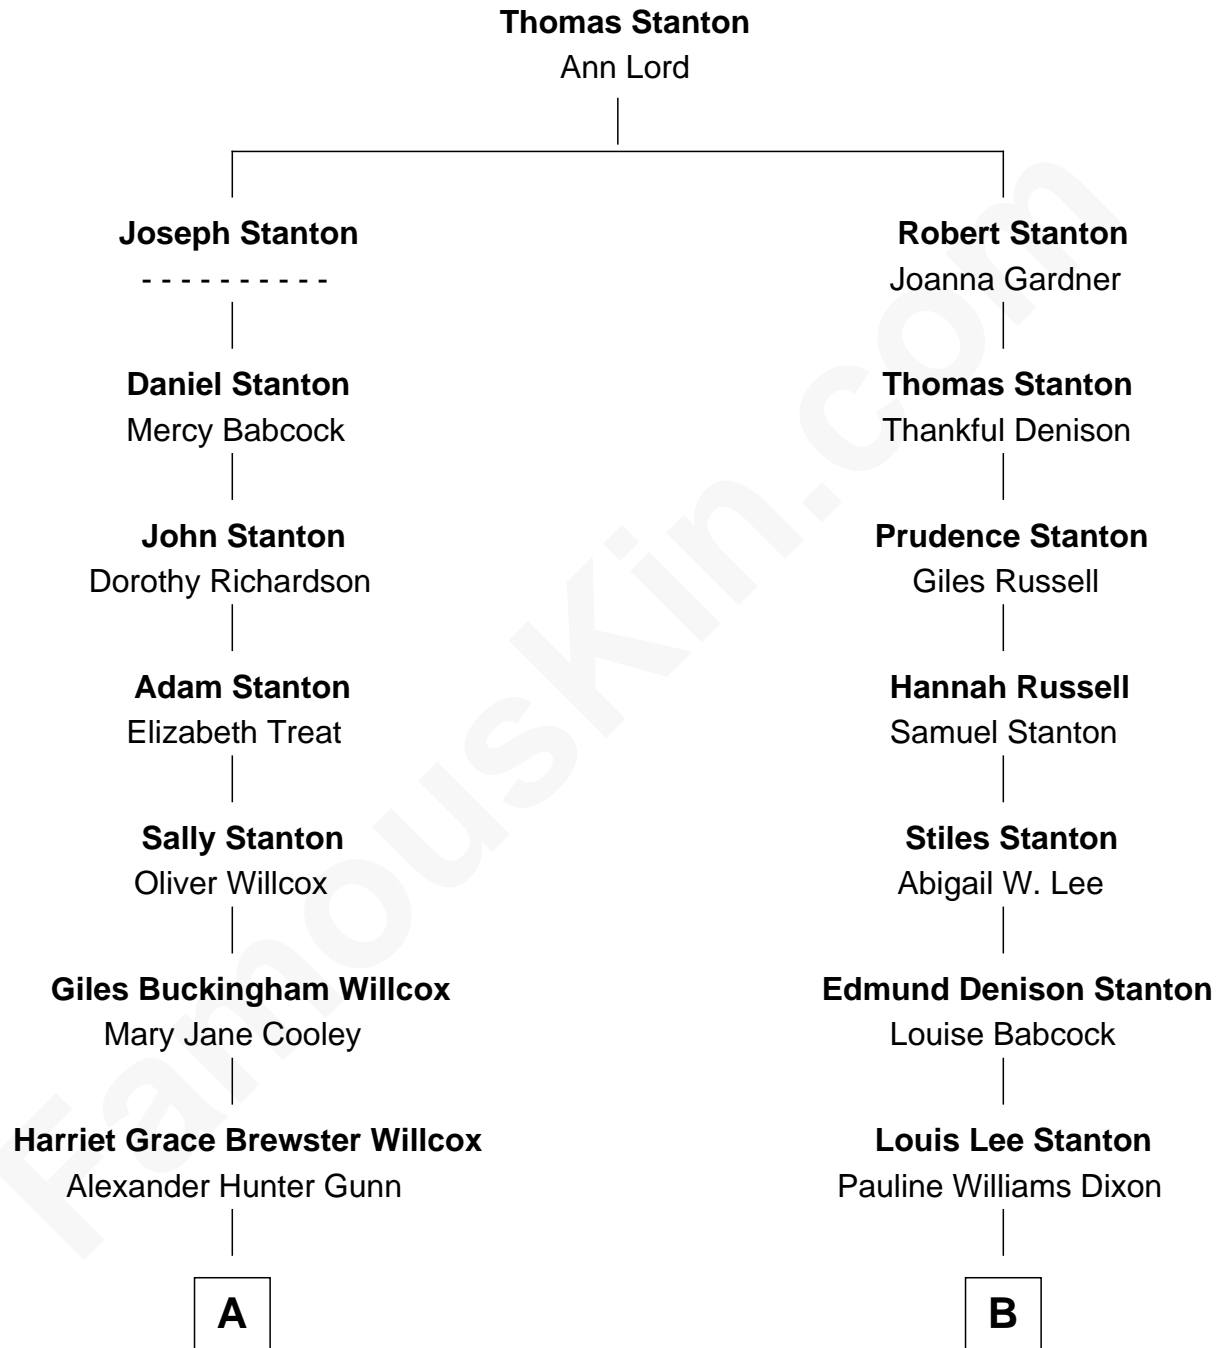

FamousKin.com Relationship Chart of

Andrew Shue

TV Actor

8th cousin 1 time removed of

Louis Auchincloss

Author

A

Mary Brewster Gunn
Adoniram Judson Wells

Anne Brewster Wells
James William Shue

Andrew Shue
TV Actor

B

Priscilla Dixon Stanton
Joseph Howland Auchincloss

Louis Auchincloss
Author

FamousKin.com