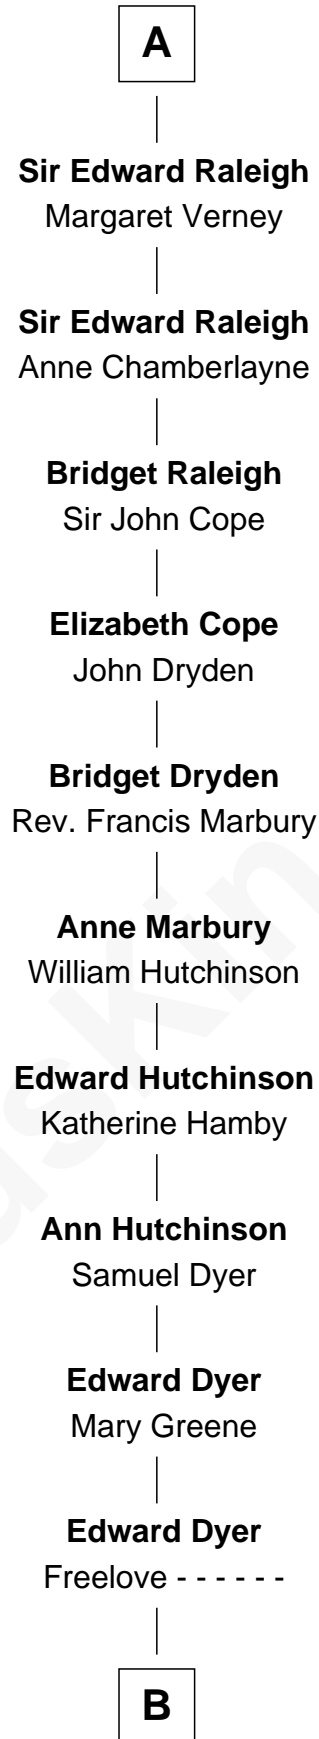

FamousKin.com Relationship Chart of

Andrew Shue

TV Actor

24th Great-grandson of

King Edward I

King of England

King Edward I

Eleanor of Castile

Joan of Acre

Sir Gilbert de Clare

Eleanor de Clare

Hugh le Despencer

Sir Edward le Despencer

Anne de Ferrers

Edward Despencer

Elizabeth Burghersh

Margaret Despencer

Robert de Ferrers

Phillippa Ferrers

Sir Thomas Greene

Elizabeth Greene

William Raleigh

A

B

Edward Dyer

Ann Elizabeth Fish

Charles Dyer

Susannah Wright

Charles Dyer

Mary Galusha

Dr. Edward Galusha Dyer

Ann Eliza Morse