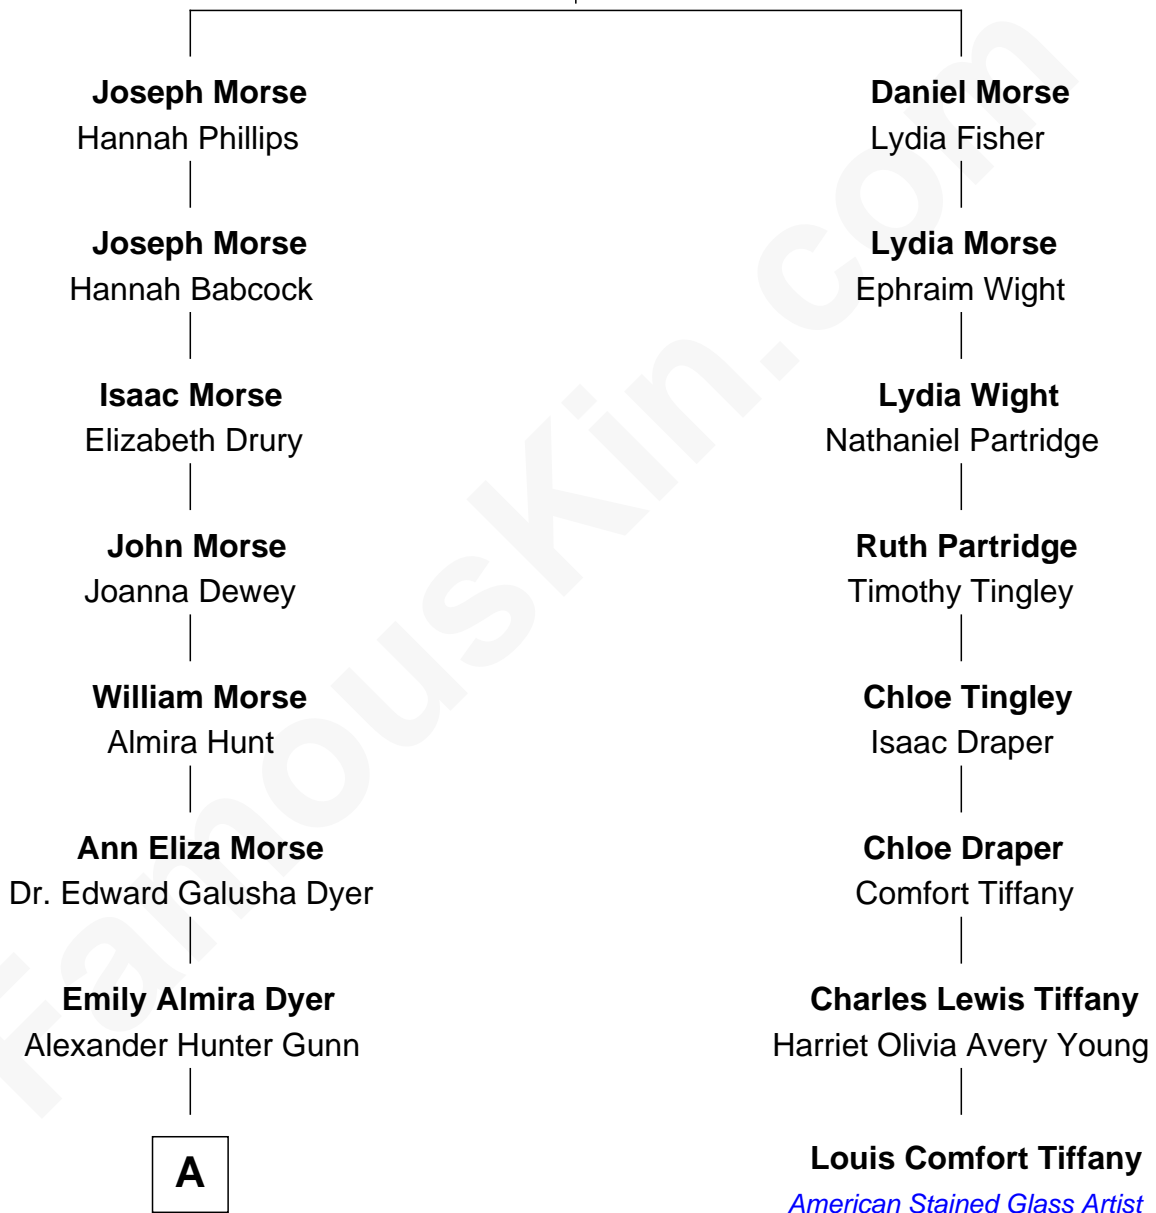

FamousKin.com Relationship Chart of

Andrew Shue

TV Actor

7th cousin 3 times removed of

Louis Comfort Tiffany

American Stained Glass Artist

Samuel Morse
Elizabeth Jasper

A

—
Alexander Hunter Gunn
Harriet Grace Brewster Willcox

—
Mary Brewster Gunn
Adoniram Judson Wells

—
Anne Brewster Wells
James William Shue

—
Andrew Shue
TV Actor

FamousKin.com