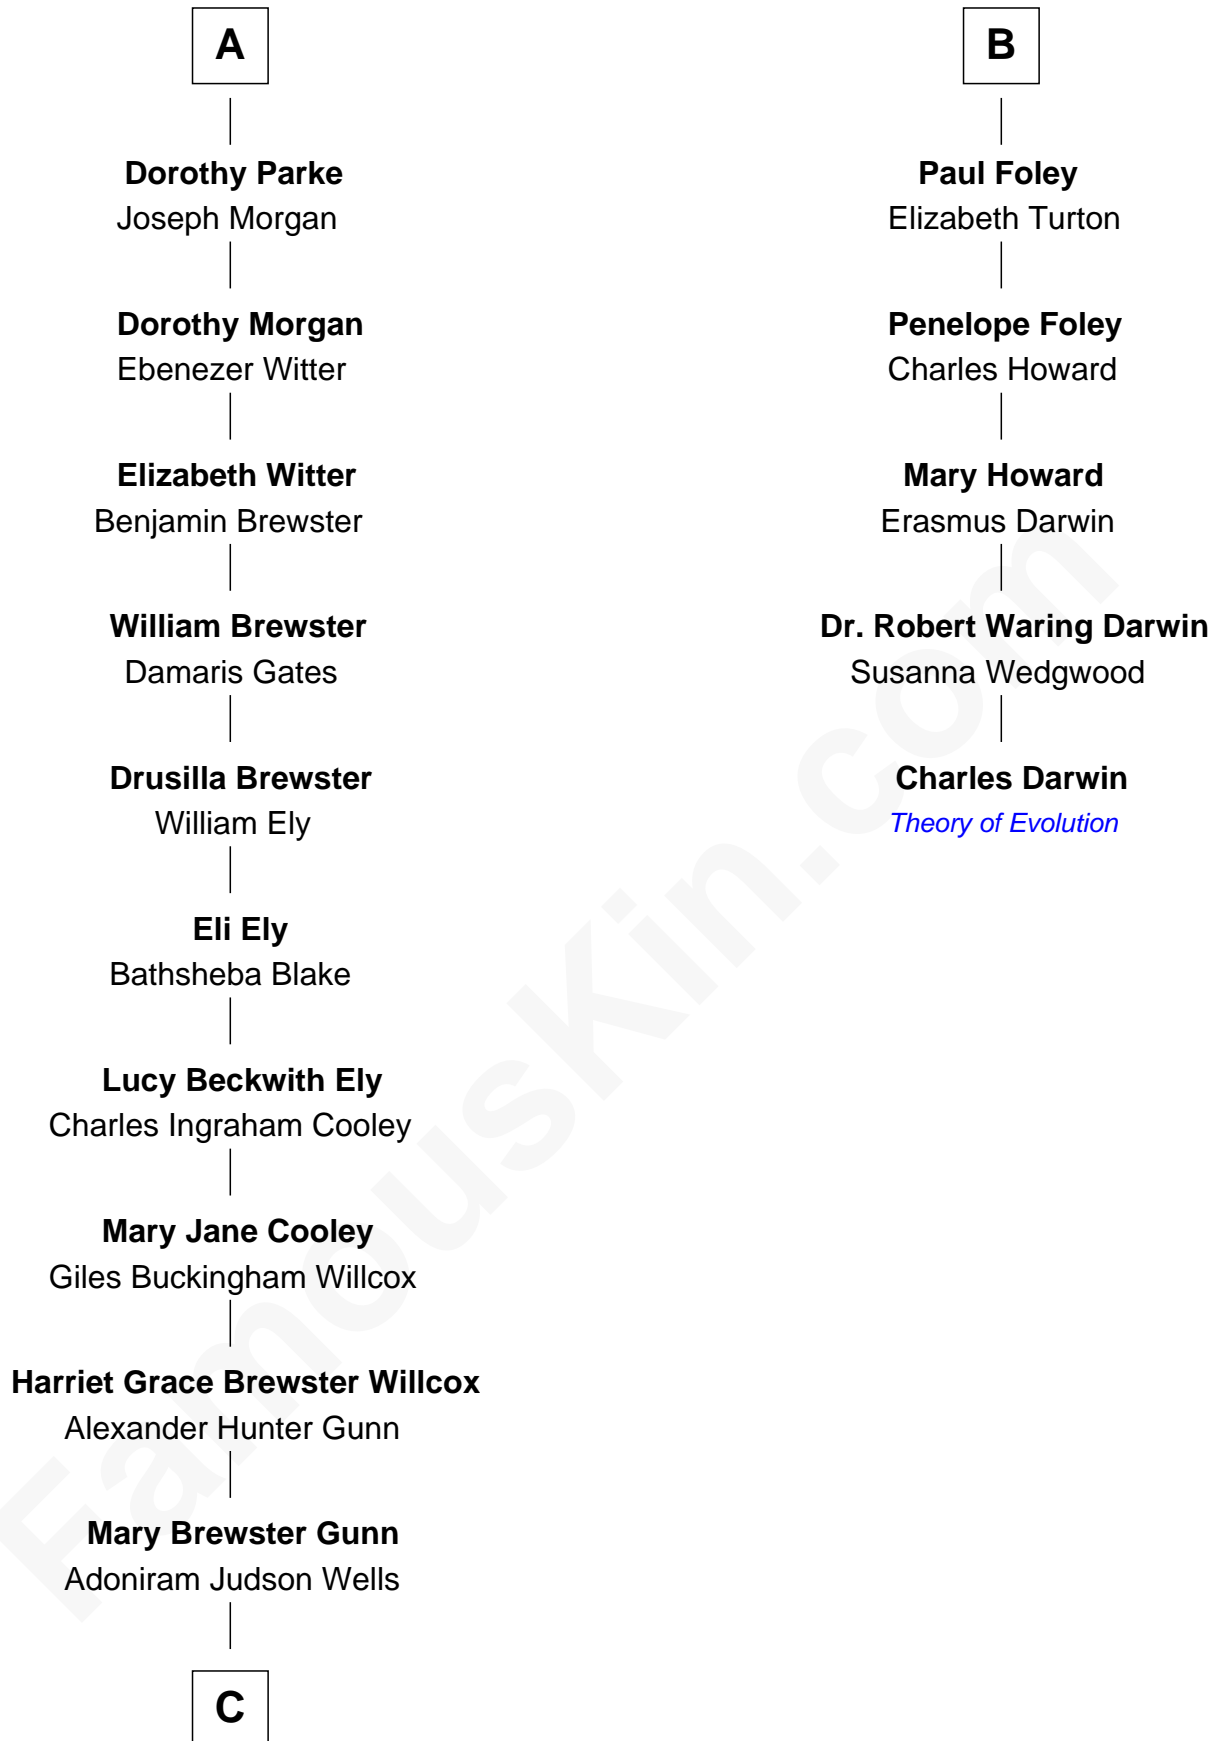

FamousKin.com Relationship Chart of

Andrew Shue

TV Actor

11th cousin 7 times removed of

Charles Darwin

Theory of Evolution

John Giffard
Agnes Winslow

C

—
Anne Brewster Wells

James William Shue

—
Andrew Shue

TV Actor

FamousKin.com