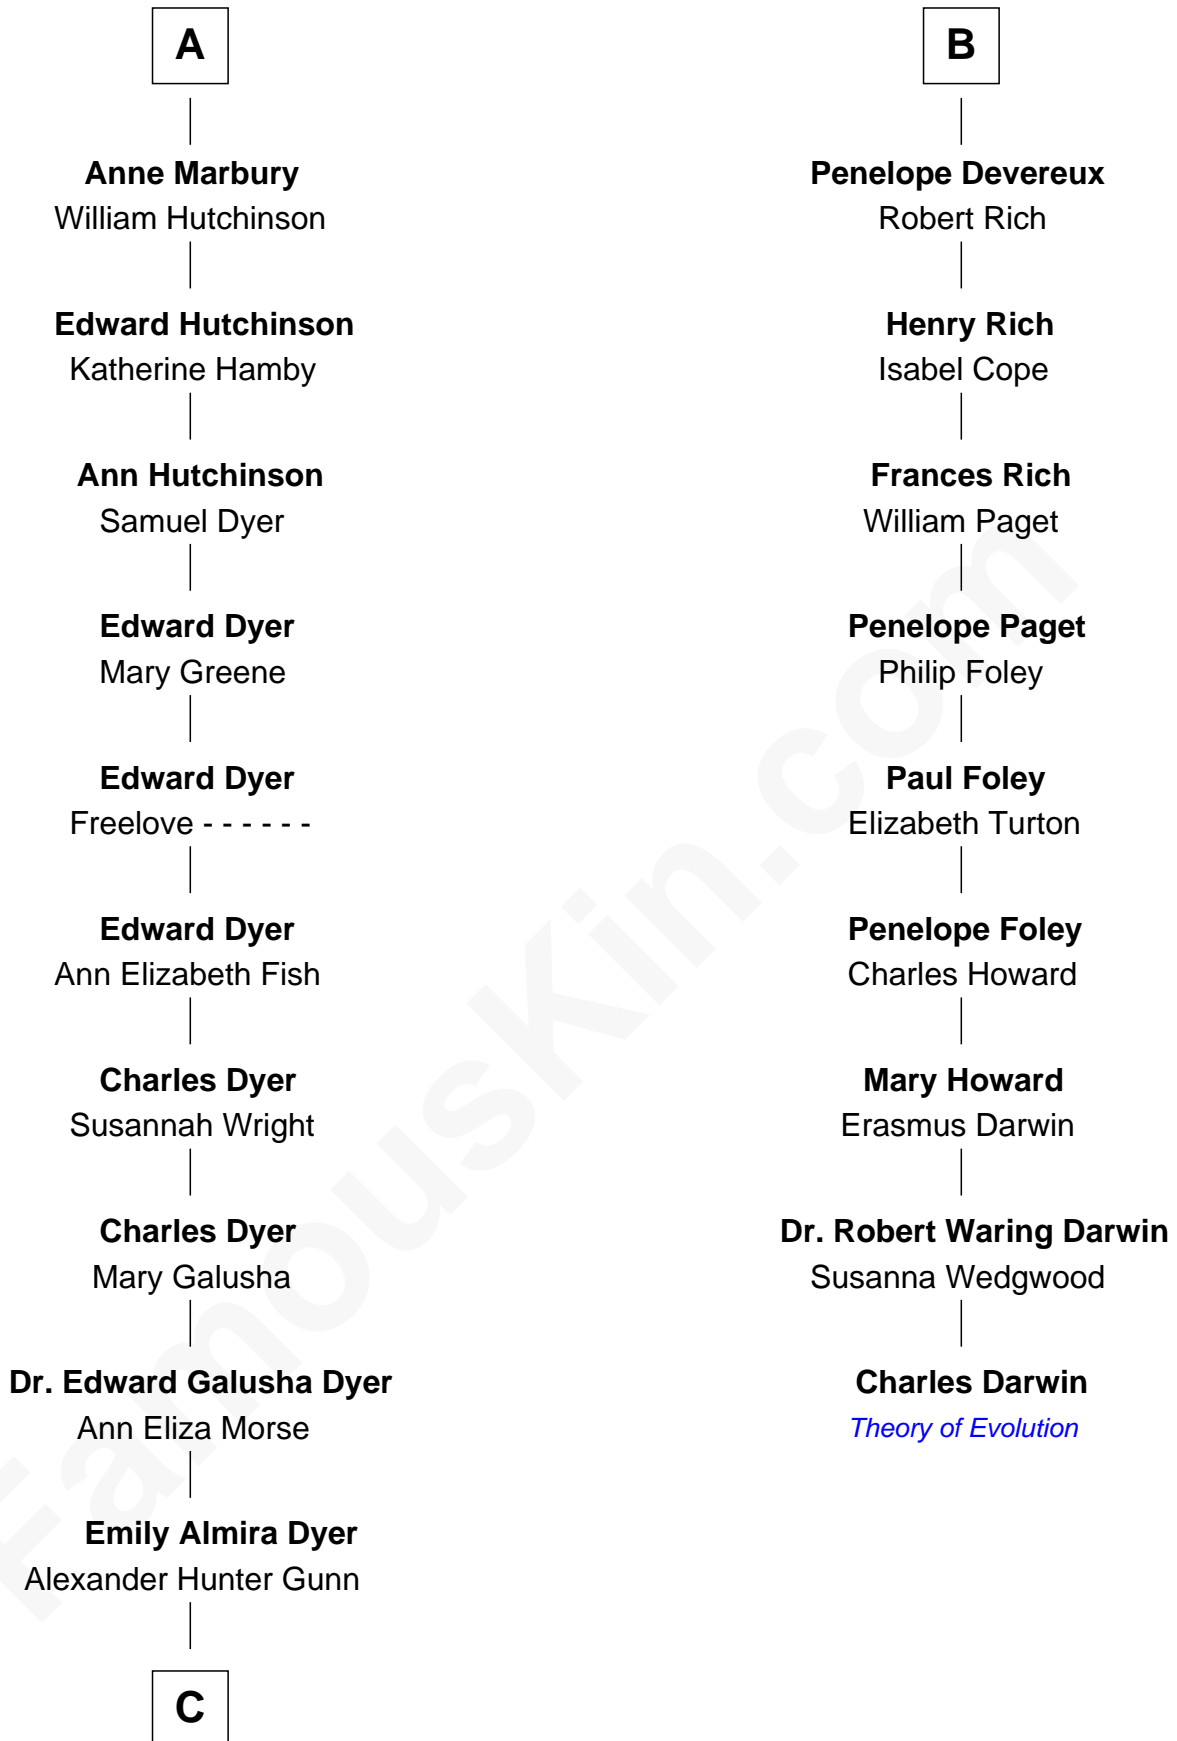

FamousKin.com Relationship Chart of

Andrew Shue

TV Actor

15th cousin 5 times removed of

Charles Darwin

Theory of Evolution

Robert de Ferrers
Margaret Despencer

C

—
Alexander Hunter Gunn
Harriet Grace Brewster Willcox

—
Mary Brewster Gunn
Adoniram Judson Wells

—
Anne Brewster Wells
James William Shue

—
Andrew Shue
TV Actor

FamousKin.com