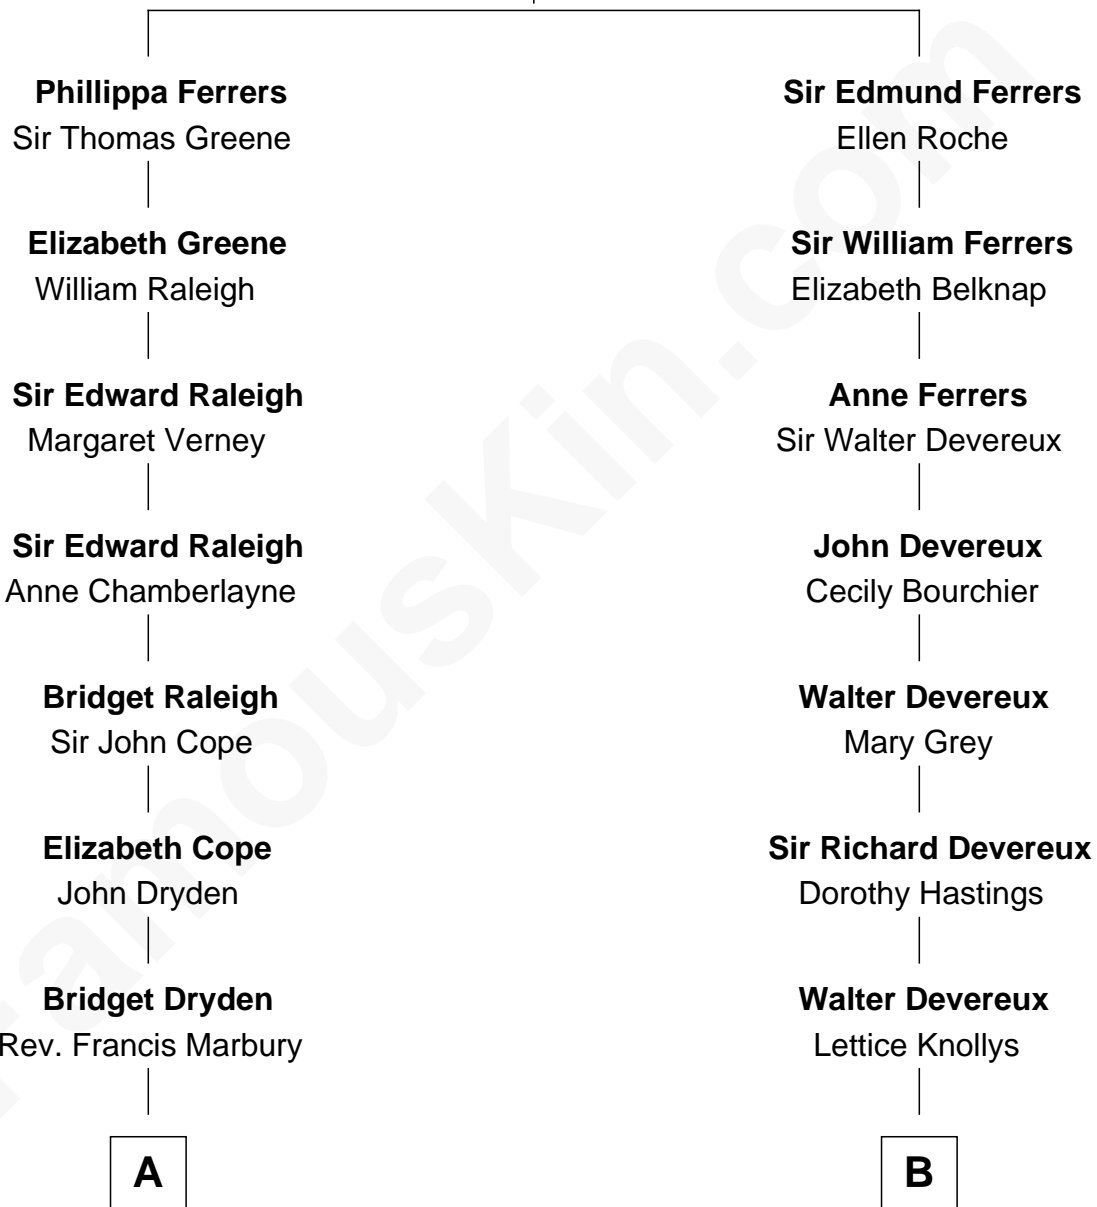

FamousKin.com Relationship Chart of

Andrew Shue

TV Actor

15th cousin 5 times removed of

Charles Darwin

Theory of Evolution

Robert de Ferrers
Margaret Despencer

C

—
Alexander Hunter Gunn
Harriet Grace Brewster Willcox

—
Mary Brewster Gunn
Adoniram Judson Wells

—
Anne Brewster Wells
James William Shue

—
Andrew Shue
TV Actor

FamousKin.com