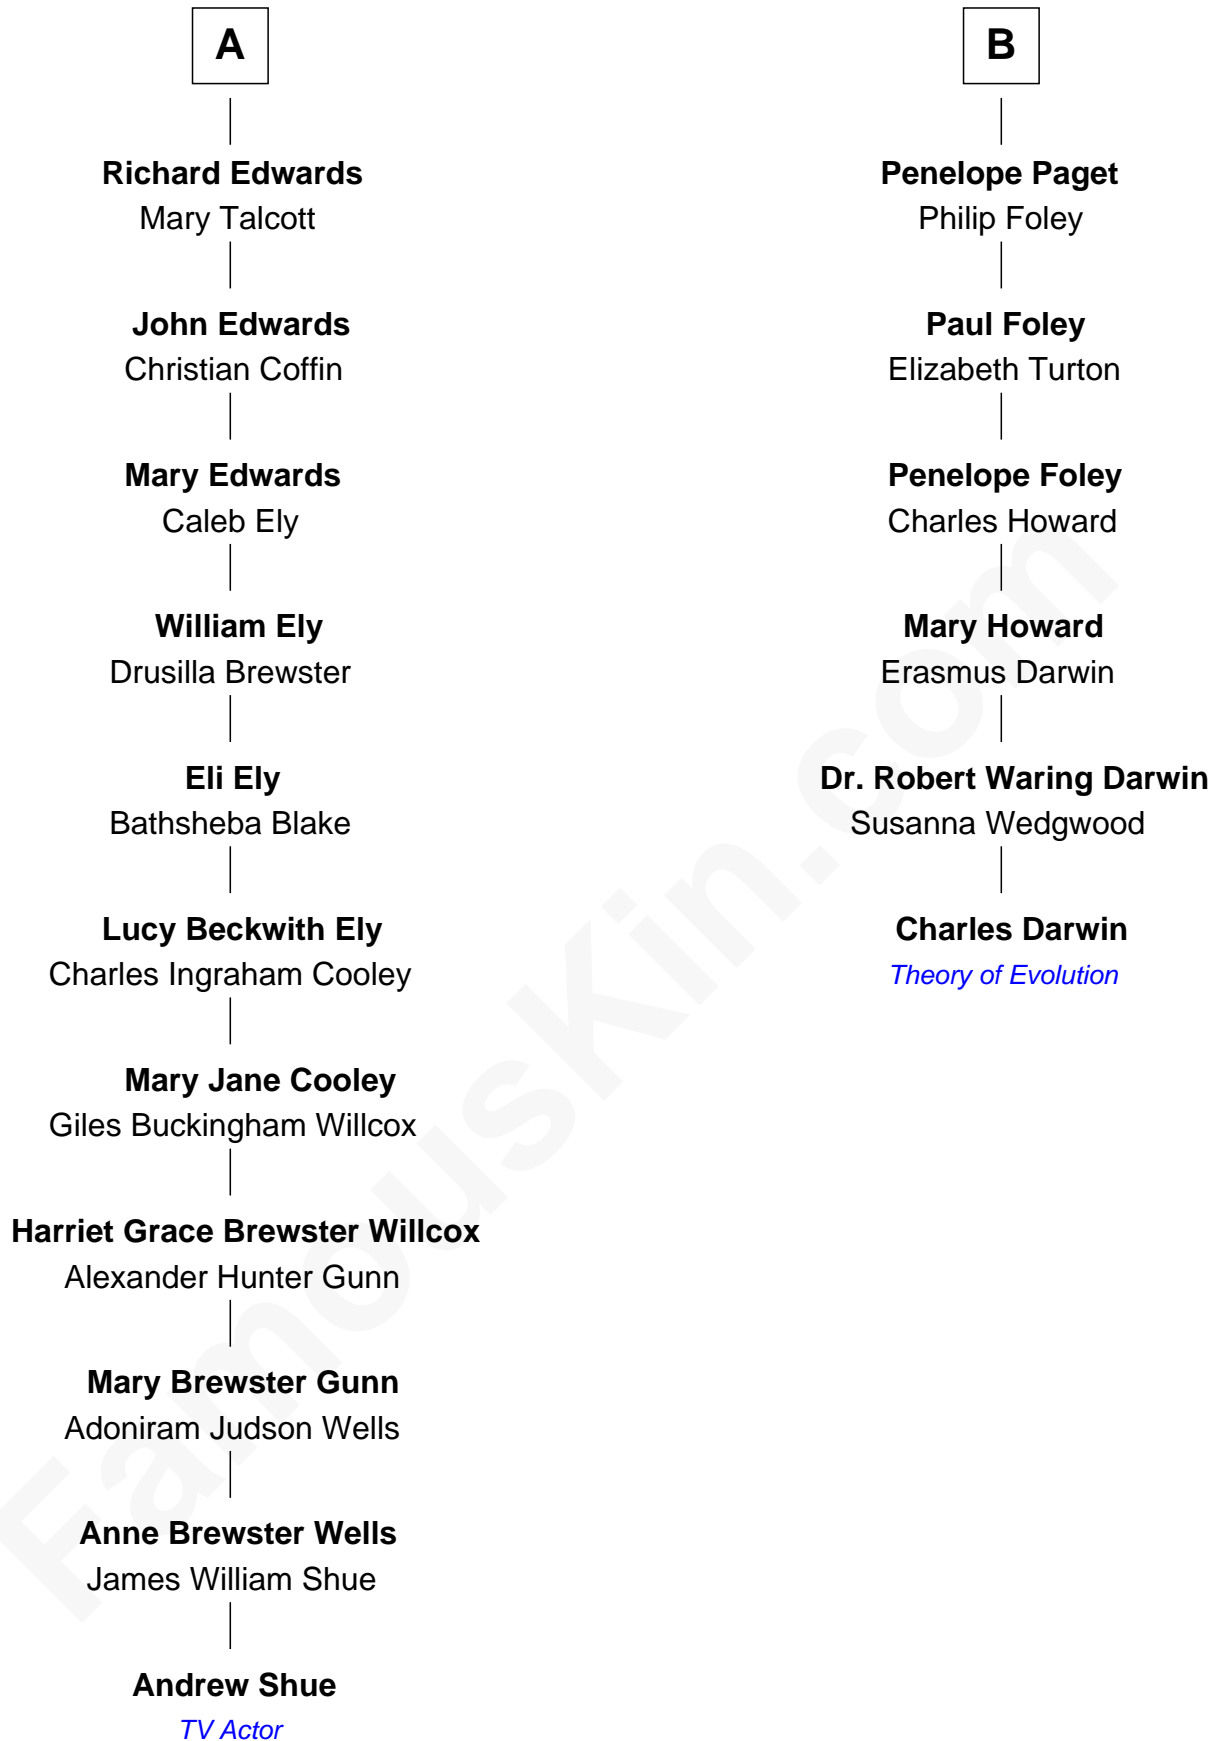

FamousKin.com Relationship Chart of

Andrew Shue

TV Actor

12th cousin 5 times removed of

Charles Darwin

Theory of Evolution

Sir Nicholas Poyntz

Elizabeth Mill

Margaret Blight

Elizabeth Collamore

Bartholomew Harris

Agnes Harris

William Edwards

A

John Poyntz

Alice Cox

Sir Robert Poyntz

Margaret Woodville

Sir Anthony Poyntz

Elizabeth Huddesfield

Margaret Poyntz

Sir John Newton

Nazareth Newton

Thomas Paget

William Paget

Lettice Knollys

William Paget

Frances Rich

B

Andrew Shue photo by [Alan Light](#) (CC BY 2.0)