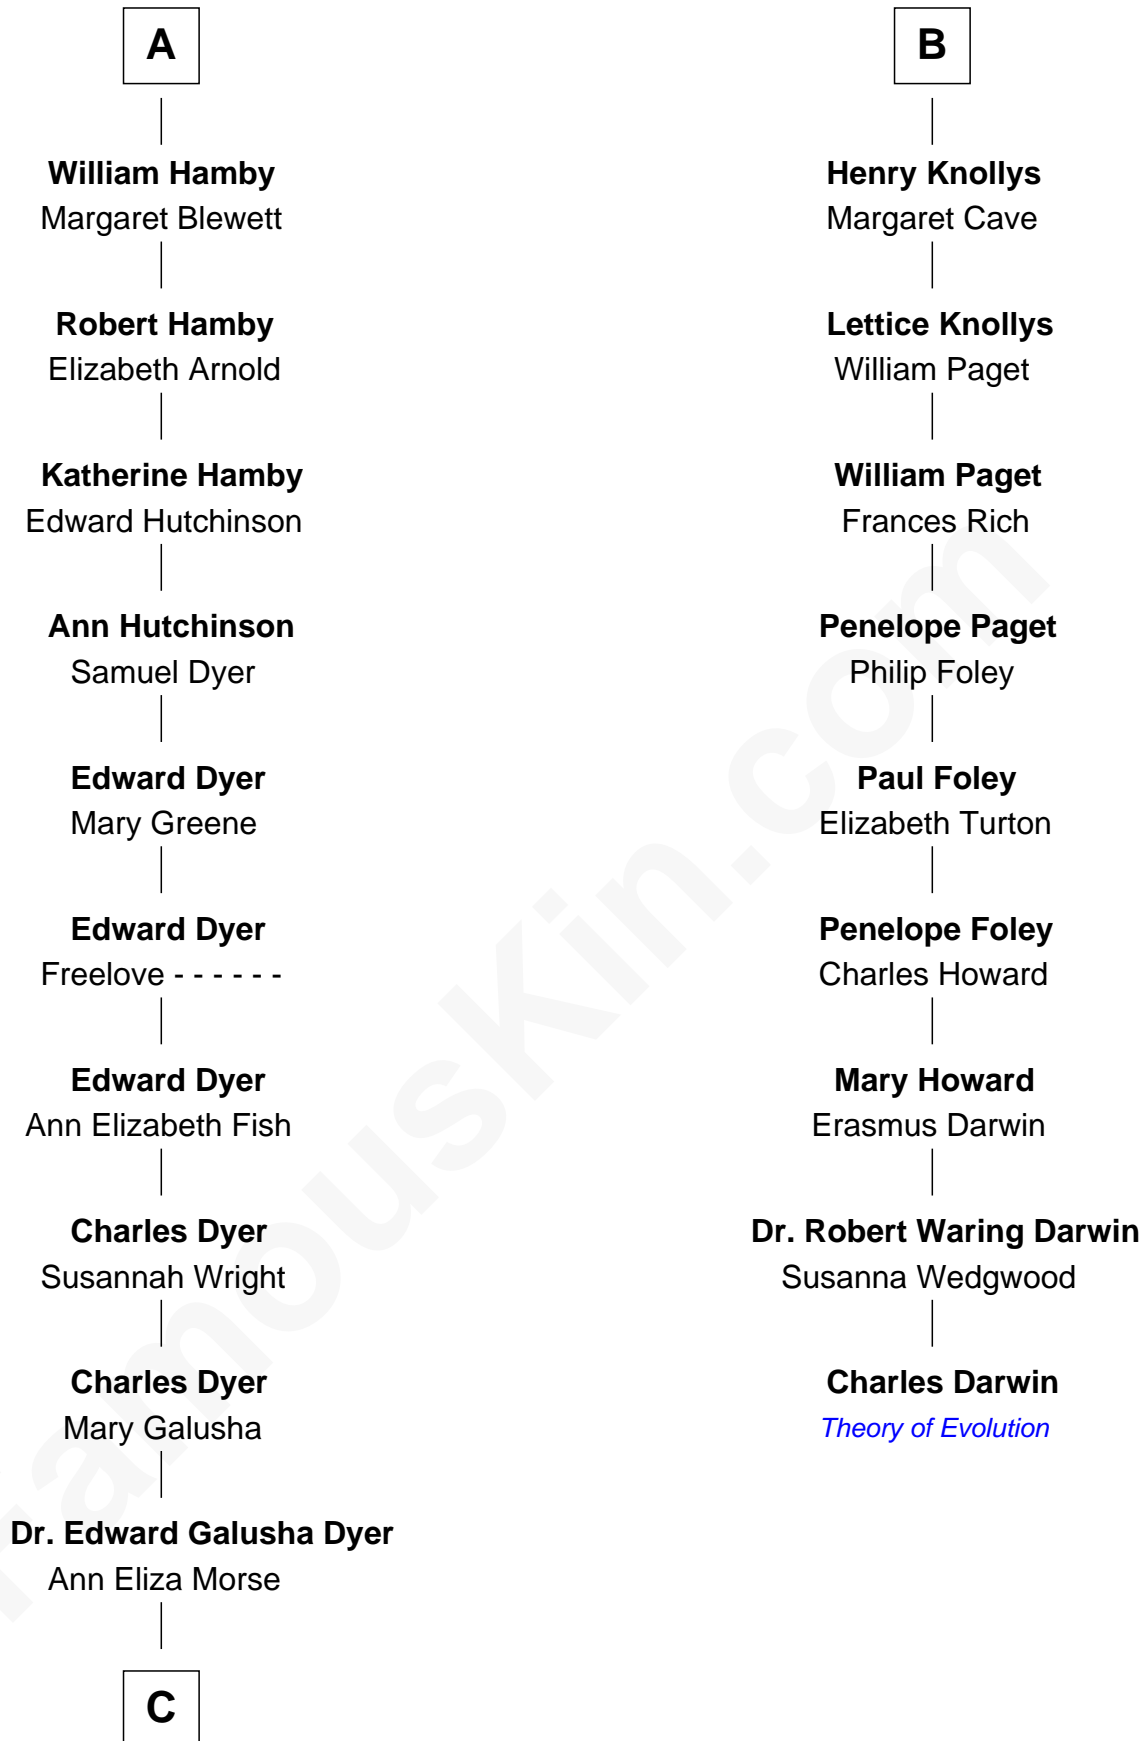

# FamousKin.com Relationship Chart of

**Andrew Shue**

*TV Actor*

15th cousin 6 times removed of

**Charles Darwin**

*Theory of Evolution*

**John de Welles**

Maud de Roos

**C**

**Emily Almira Dyer**  
Alexander Hunter Gunn

**Alexander Hunter Gunn**  
Harriet Grace Brewster Willcox

**Mary Brewster Gunn**  
Adoniram Judson Wells

**Anne Brewster Wells**  
James William Shue

**Andrew Shue**  
*TV Actor*