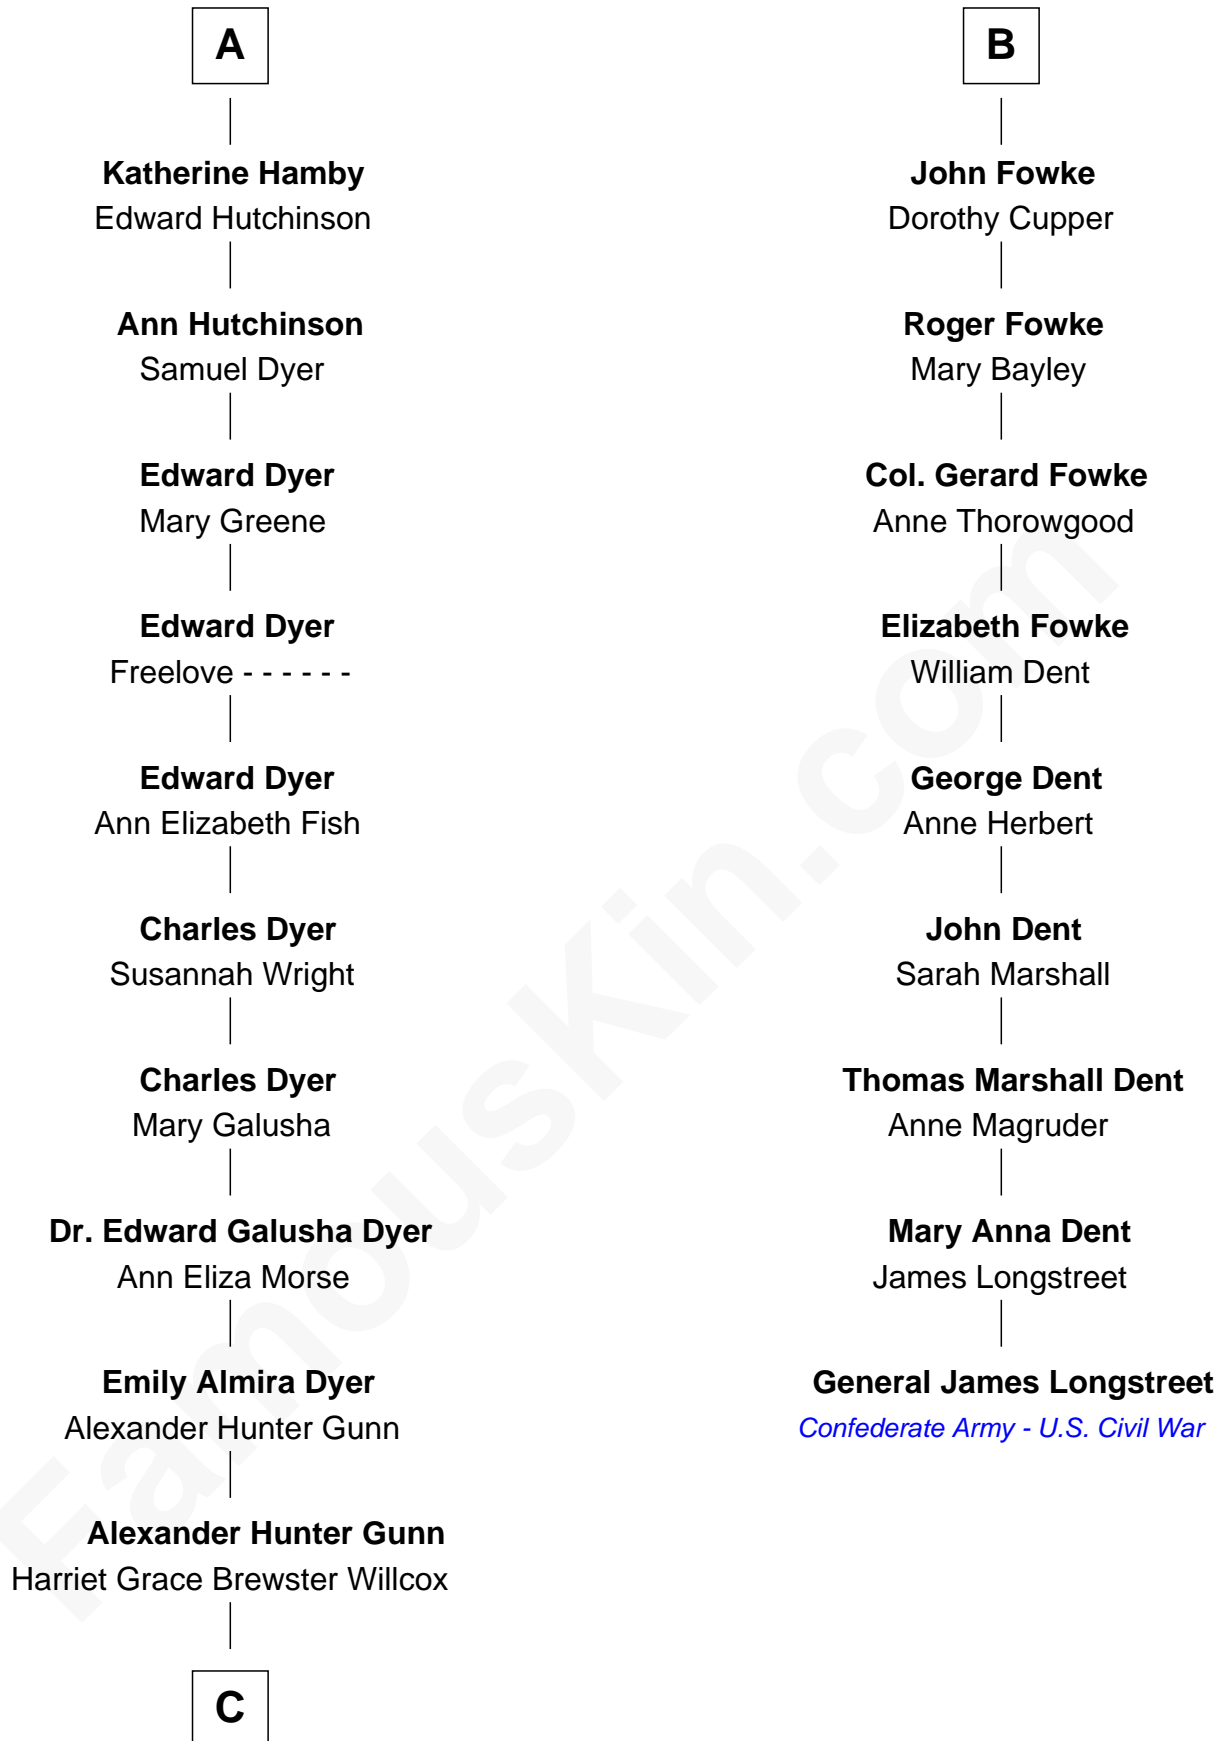

FamousKin.com Relationship Chart of

Andrew Shue

TV Actor

15th cousin 4 times removed of

General James Longstreet

Confederate Army - U.S. Civil War

Sir Baldwin Freville

Maude le Scrope

Margaret Freville
Sir Hugh Willoughby

Margery Willoughby
Sir Godfrey Hilton

Elizabeth Hilton
Richard Thimbleby

Anne Thimbleby
John Booth

Eleanor Booth
Edward Hamby

William Hamby
Margaret Blewett

Robert Hamby
Elizabeth Arnold

A

Joyce Freville
Sir Roger Aston

Sir Robert Aston
Isabel Brereton

John Aston
Elizabeth Delves

Margaret Aston
John Kinnersley

Isabel Kinnersley
John Bradshaw

Anne Bradshaw
John Fowke

Francis Fowke
Jane Raynsford

B

C

—
Mary Brewster Gunn
Adoniram Judson Wells

—
Anne Brewster Wells
James William Shue

—
Andrew Shue
TV Actor

FamousKin.com