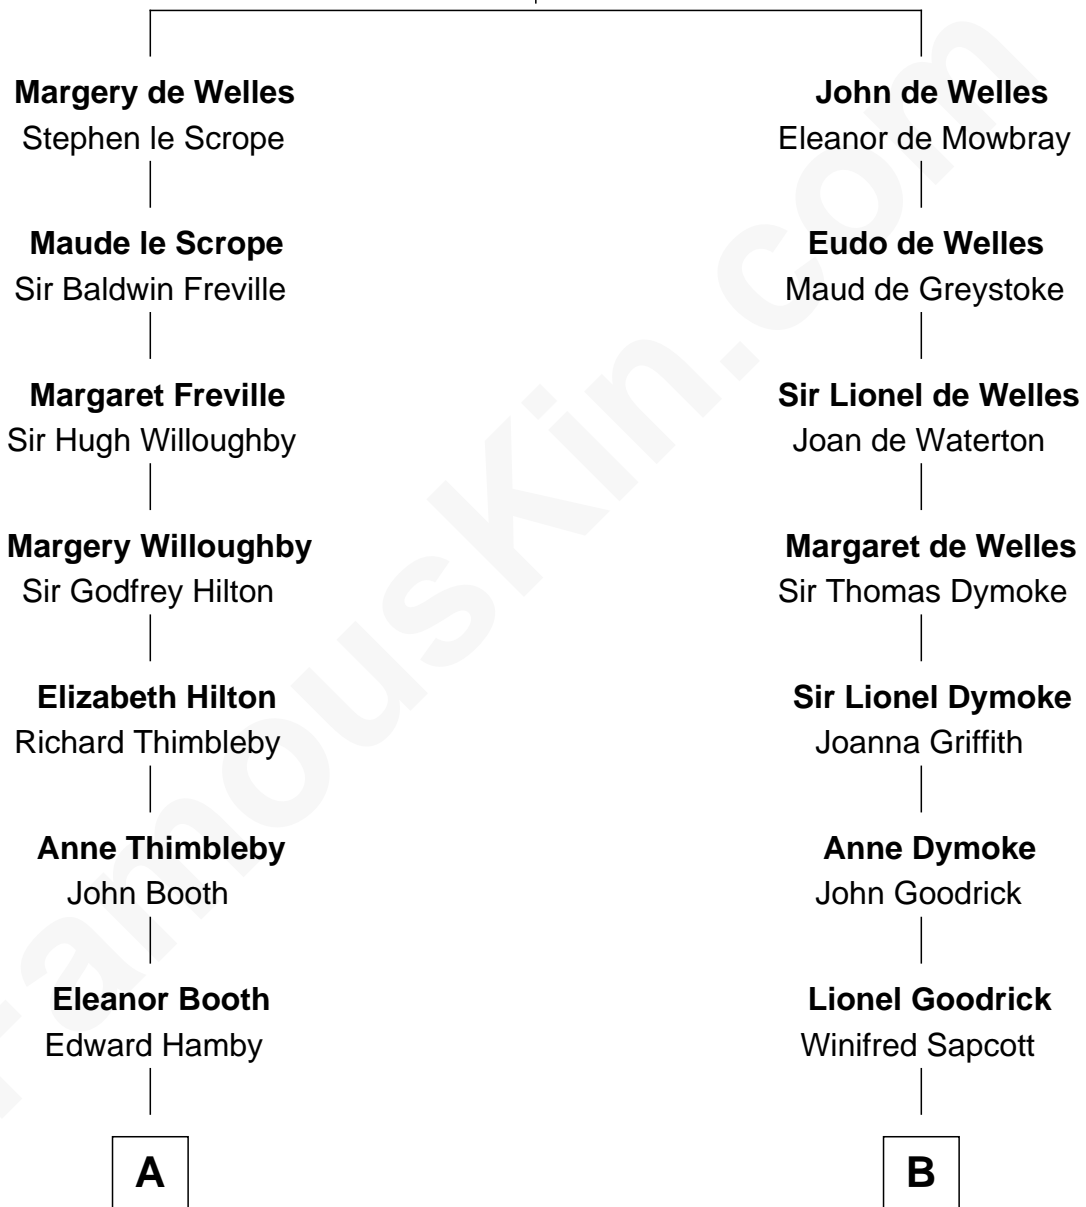

FamousKin.com Relationship Chart of

Andrew Shue

TV Actor

19th cousin 2 times removed of

Lucille Ball

TV Actress - "I Love Lucy"

John de Welles

Maud de Roos

C

Emily Almira Dyer
Alexander Hunter Gunn

Alexander Hunter Gunn
Harriet Grace Brewster Willcox

Mary Brewster Gunn
Adoniram Judson Wells

Anne Brewster Wells
James William Shue

Andrew Shue
TV Actor

D

Nellie Rebecca Durrell
Jasper Clinton Ball