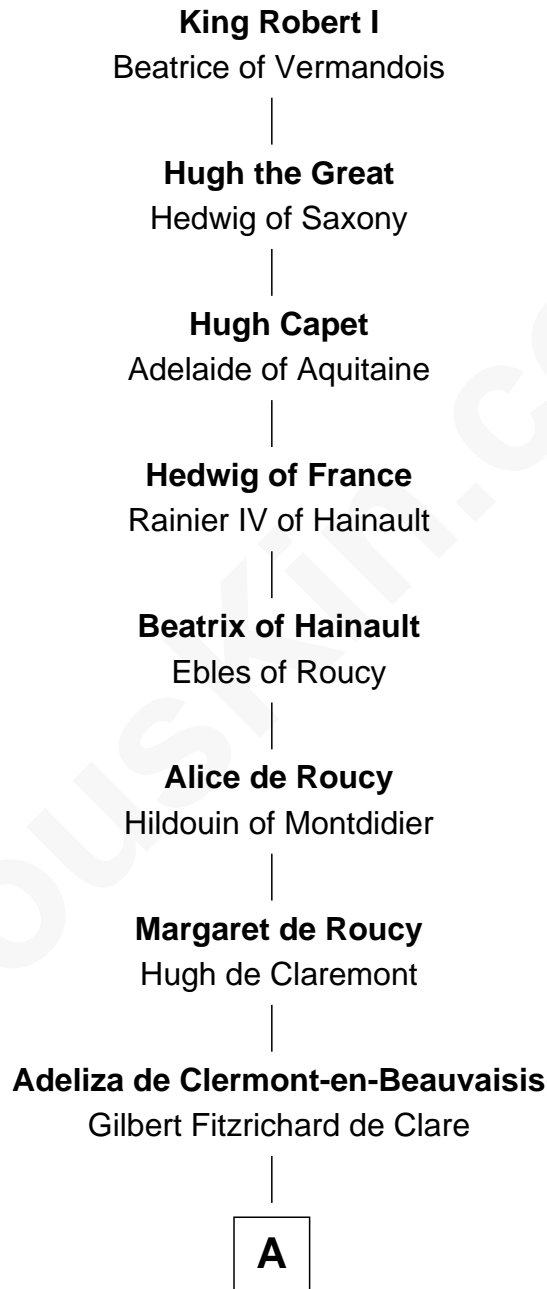

FamousKin.com Relationship Chart of

Andrew Shue

TV Actor

33rd Great-grandson of

King Robert I

King of France

A

Richard Fitzgilbert de Clare