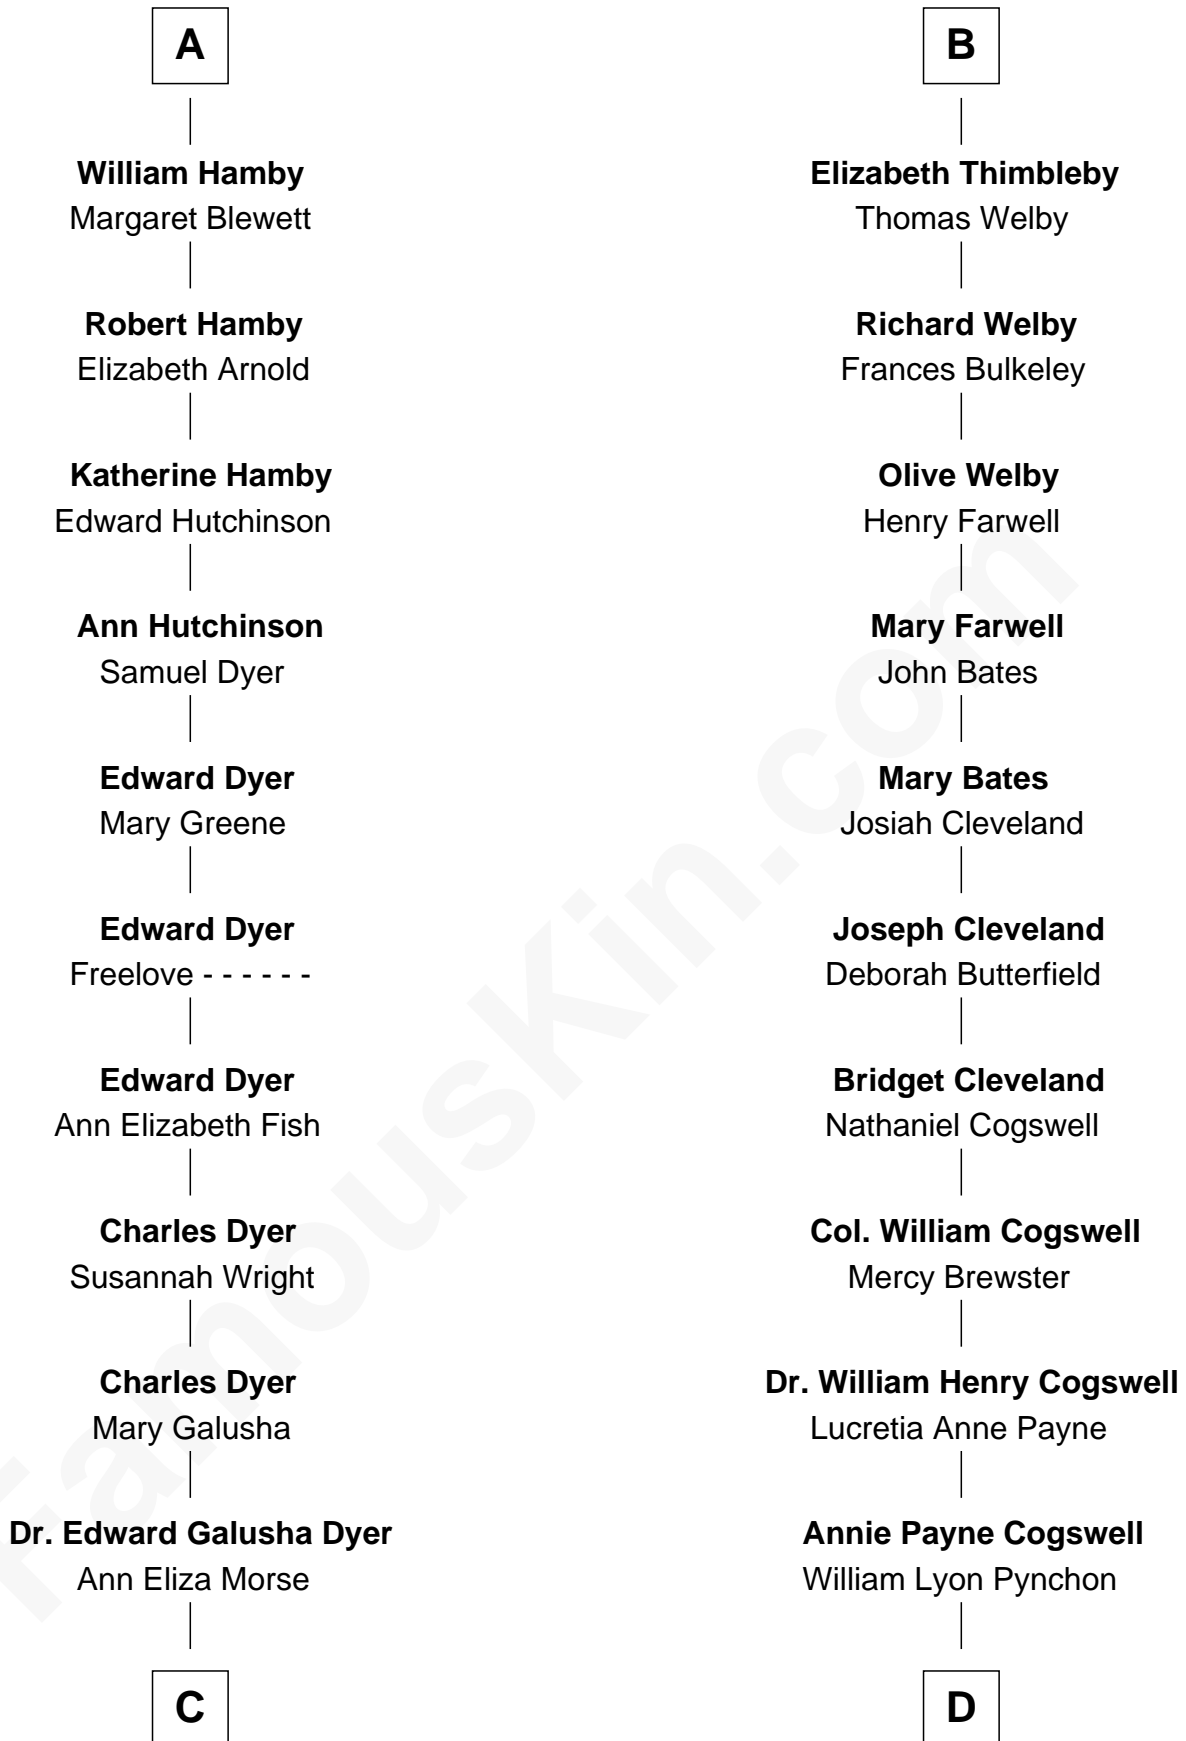

FamousKin.com Relationship Chart of

Andrew Shue

TV Actor

19th cousin 2 times removed of

Thomas Pynchon

American Novelist

Sir Philip le Despencer

Joan de Cobham

William Tyrwhit

Sir Robert Tyrwhit

Maud Talboys

Katharine Tyrwhit

Sir Richard Thimbleby

B

C

Emily Almira Dyer
Alexander Hunter Gunn

Alexander Hunter Gunn
Harriet Grace Brewster Willcox

Mary Brewster Gunn
Adoniram Judson Wells

Anne Brewster Wells
James William Shue

Andrew Shue
TV Actor

D

William Henry Chichele Pynchon
Carrie Susan Moyses