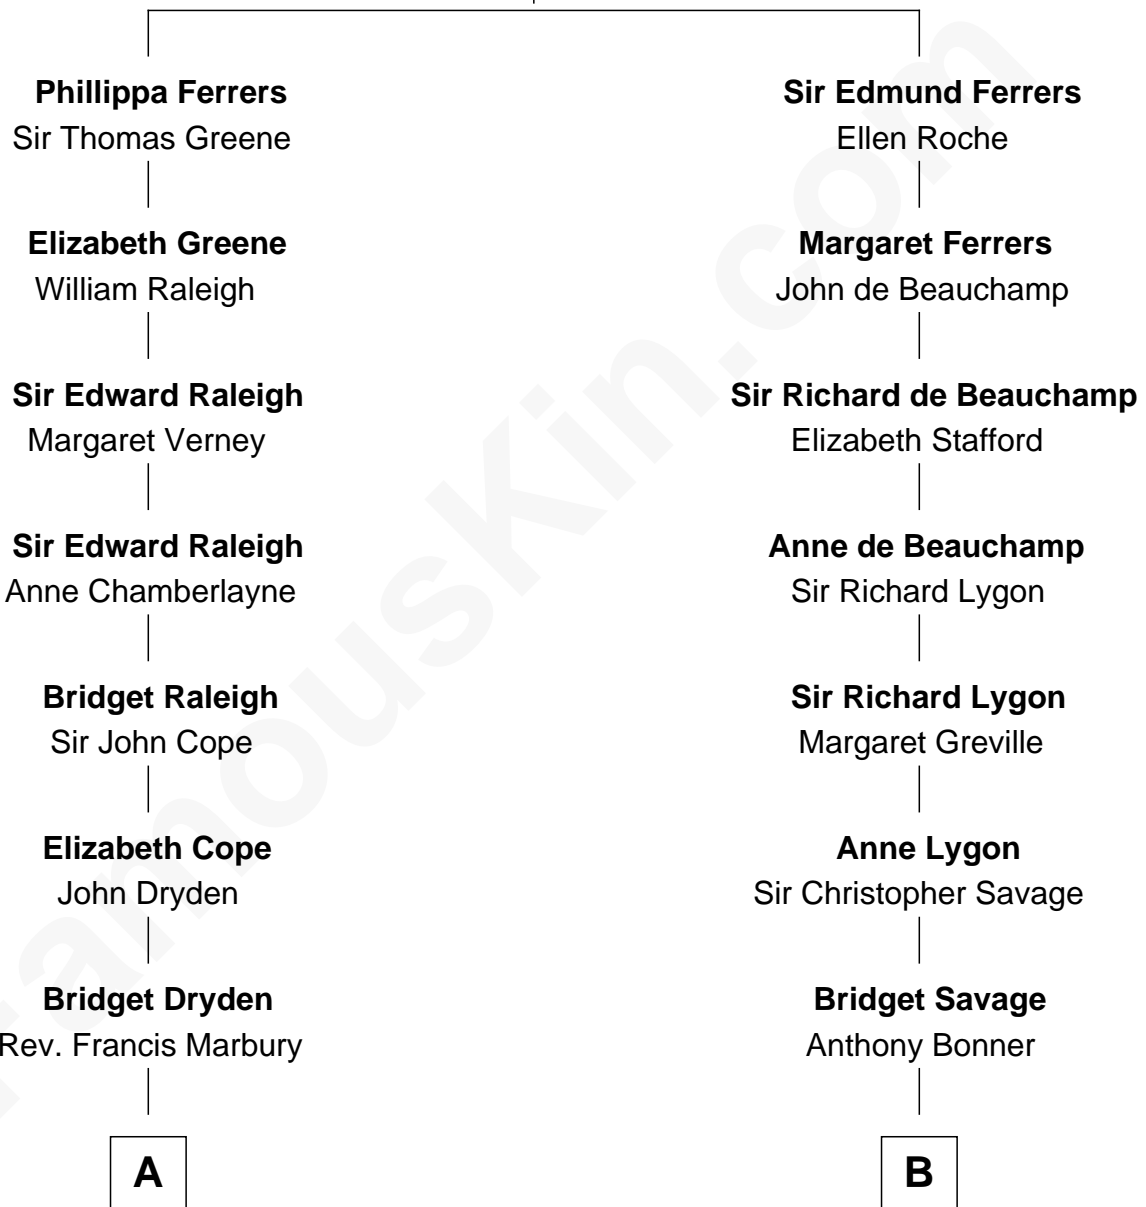

FamousKin.com Relationship Chart of

Andrew Shue

TV Actor

18th cousin 2 times removed of

Thomas Pynchon

American Novelist

Robert de Ferrers
Margaret Despencer

C

Alexander Hunter Gunn
Harriet Grace Brewster Willcox

Mary Brewster Gunn
Adoniram Judson Wells

Anne Brewster Wells
James William Shue

Andrew Shue
TV Actor

D

Thomas Ruggles Pynchon
Catherine Frances Bennett

Thomas Pynchon
Novelist