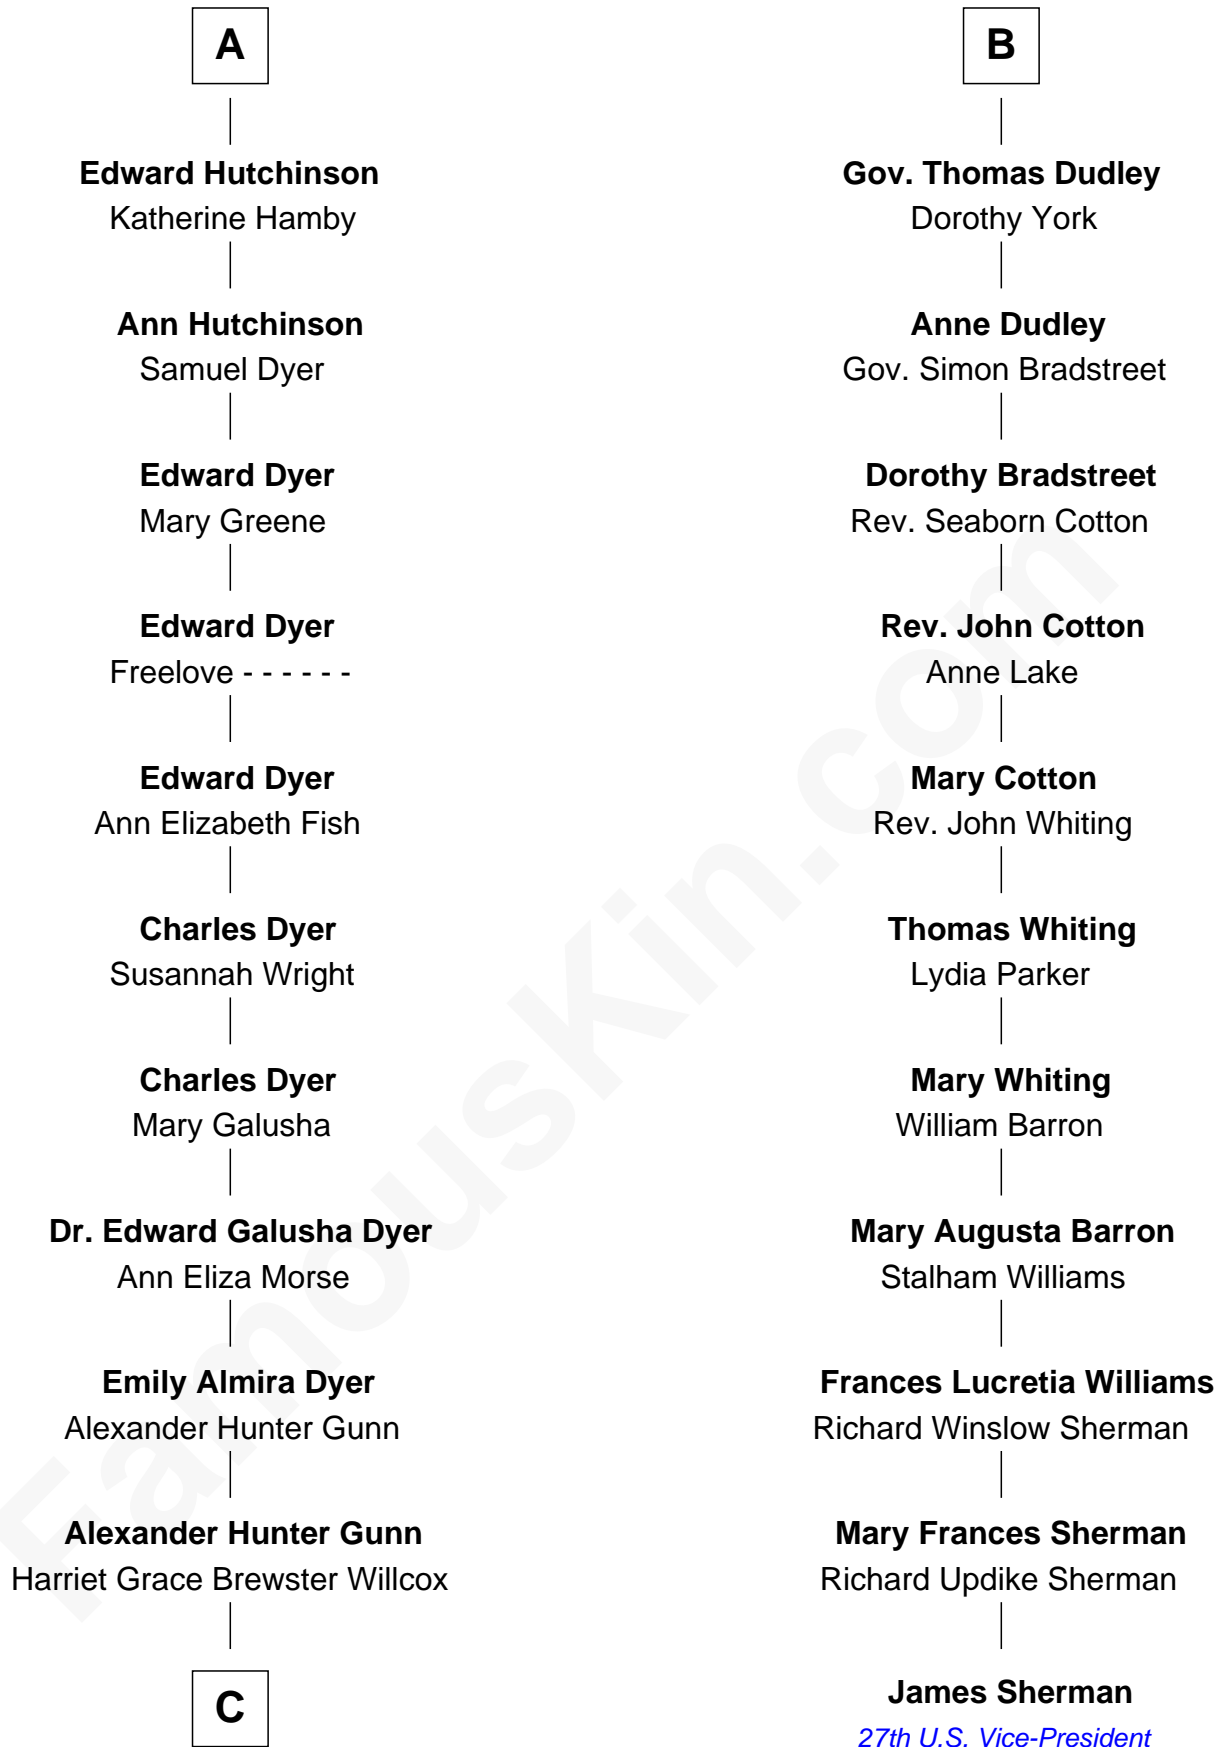

FamousKin.com Relationship Chart of

Andrew Shue

TV Actor

17th cousin 2 times removed of

James Sherman

27th U.S. Vice-President

Sir Walter Blount

Sancha de Ayala

Sir Thomas Blount

Margaret de Gresley

Sir Thomas Blount

Agnes Hawley

Anne Blount

William Marbury

Robert Marbury

Katherine Williamson

Cecily Grey

Sir Henry Dudley

----- Ashton

Probable

Roger Dudley

Susanna Thorne

B

C

Mary Brewster Gunn
Adoniram Judson Wells

Anne Brewster Wells
James William Shue

Andrew Shue
TV Actor

FamousKin.com