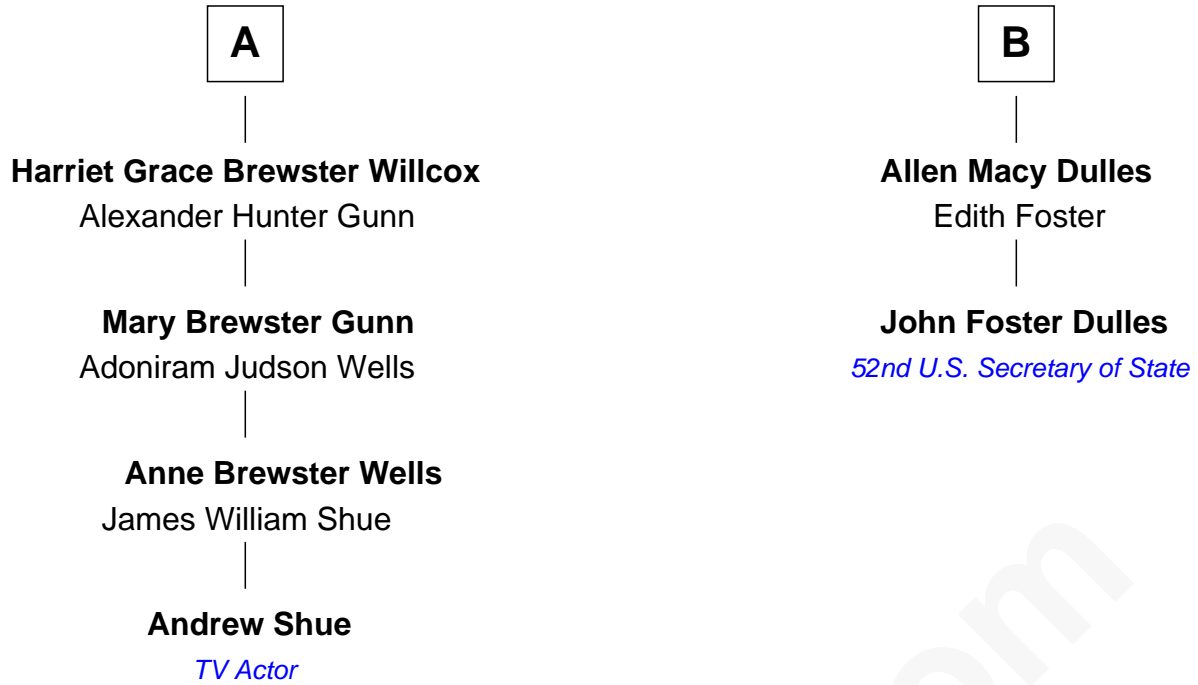

FamousKin.com Relationship Chart of

Andrew Shue

TV Actor

8th cousin 2 times removed of

John Foster Dulles

52nd U.S. Secretary of State

FamousKin.com