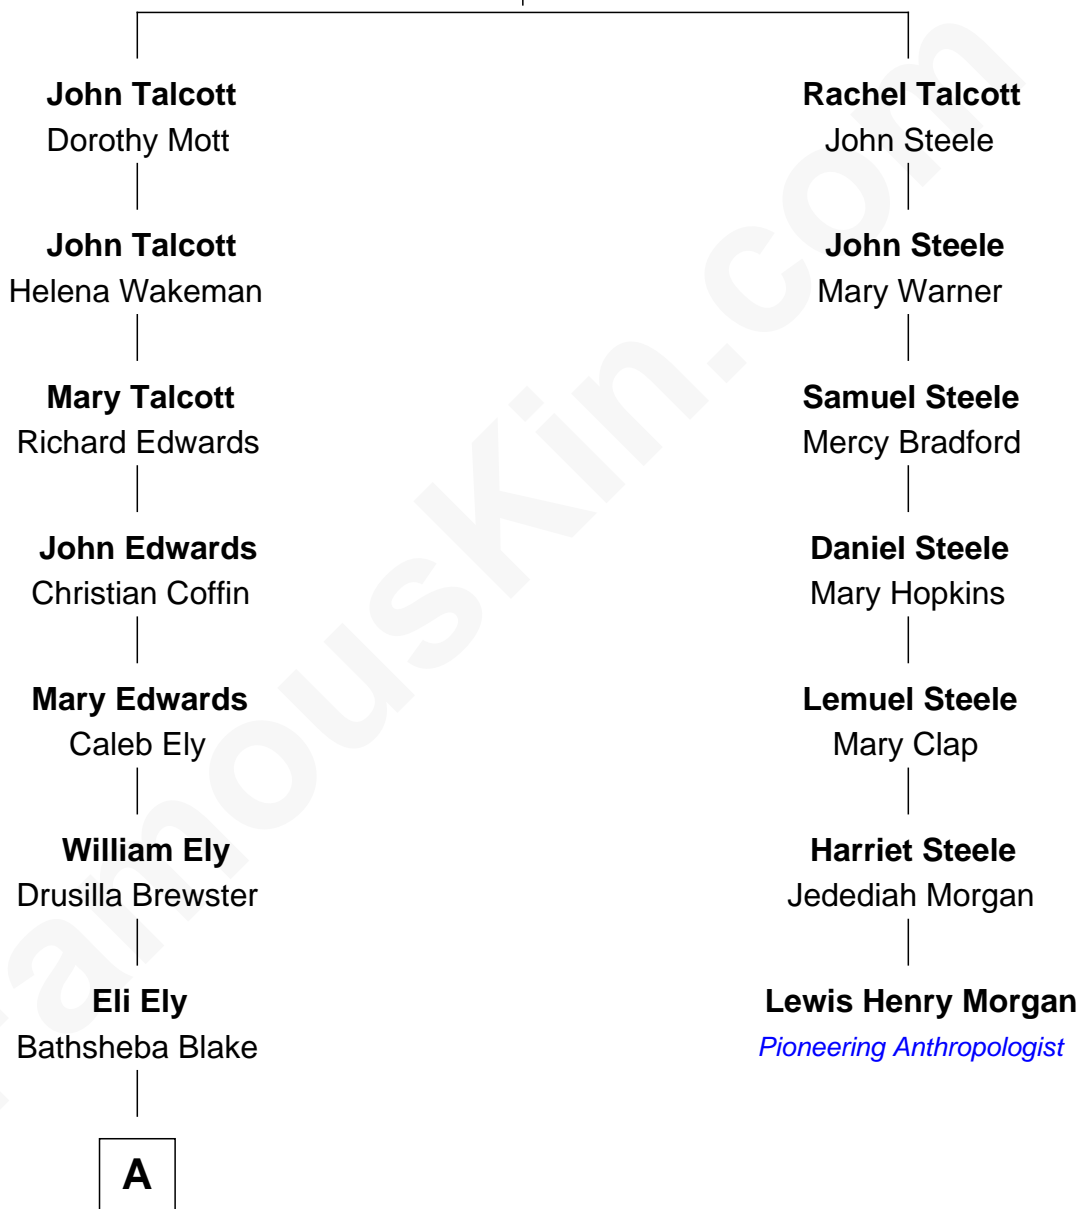

FamousKin.com Relationship Chart of

Andrew Shue

TV Actor

6th cousin 6 times removed of

Lewis Henry Morgan

Pioneering Anthropologist

John Talcott

Anne Skinner

A

—
Lucy Beckwith Ely
Charles Ingraham Cooley

—
Mary Jane Cooley
Giles Buckingham Willcox

—
Harriet Grace Brewster Willcox
Alexander Hunter Gunn

—
Mary Brewster Gunn
Adoniram Judson Wells

—
Anne Brewster Wells
James William Shue