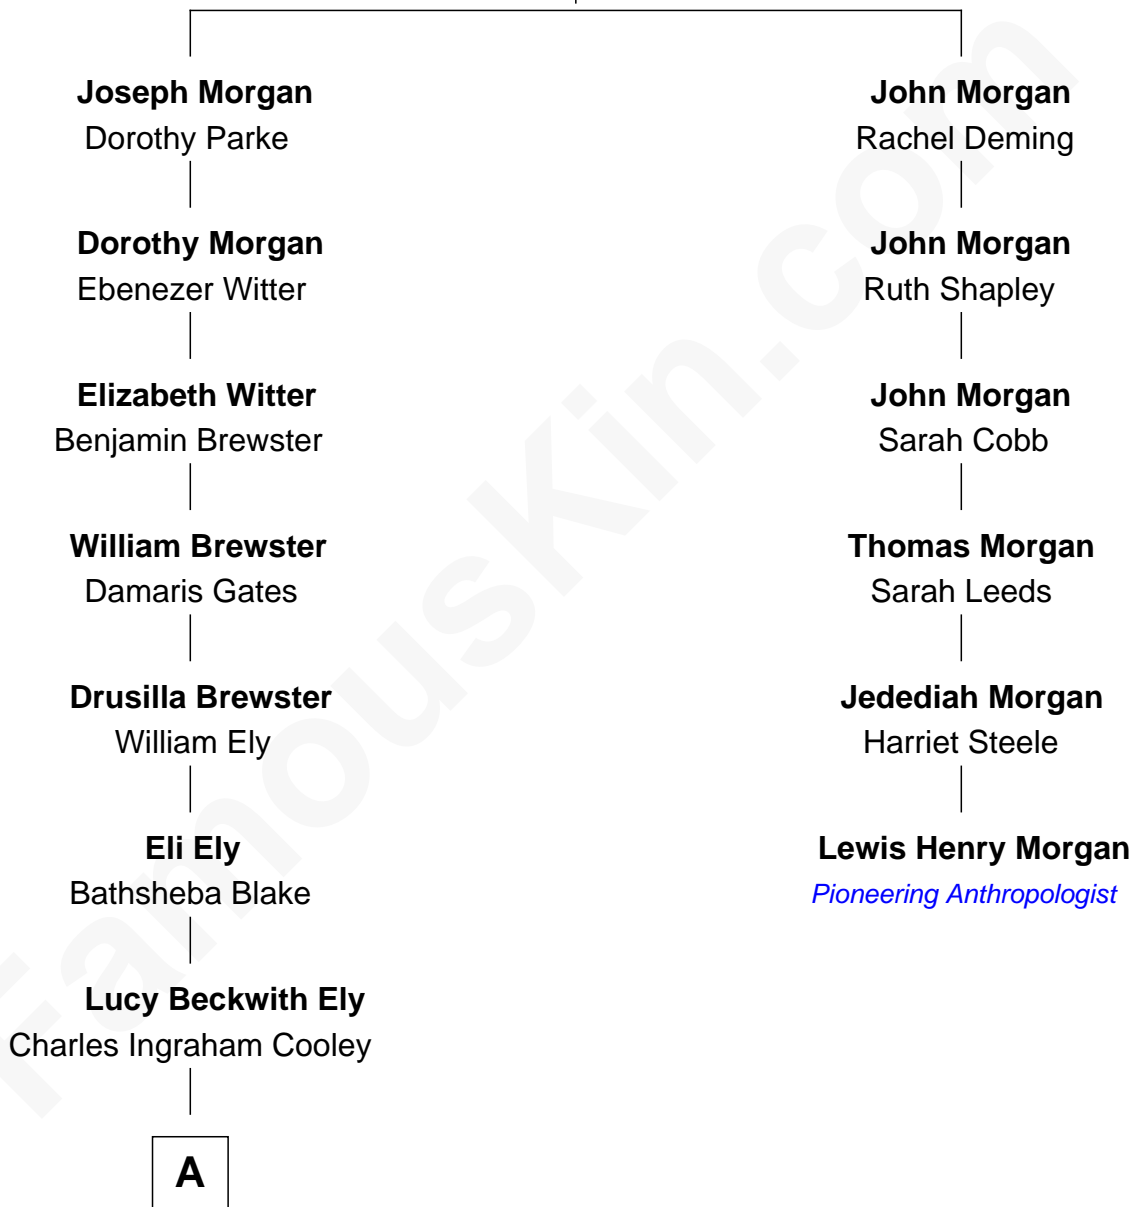

FamousKin.com Relationship Chart of

Andrew Shue

TV Actor

5th cousin 6 times removed of

Lewis Henry Morgan

Pioneering Anthropologist

James Morgan

Margery Hill

A

—
Mary Jane Cooley
Giles Buckingham Willcox

—
Harriet Grace Brewster Willcox
Alexander Hunter Gunn

—
Mary Brewster Gunn
Adoniram Judson Wells

—
Anne Brewster Wells
James William Shue

—
Andrew Shue
TV Actor