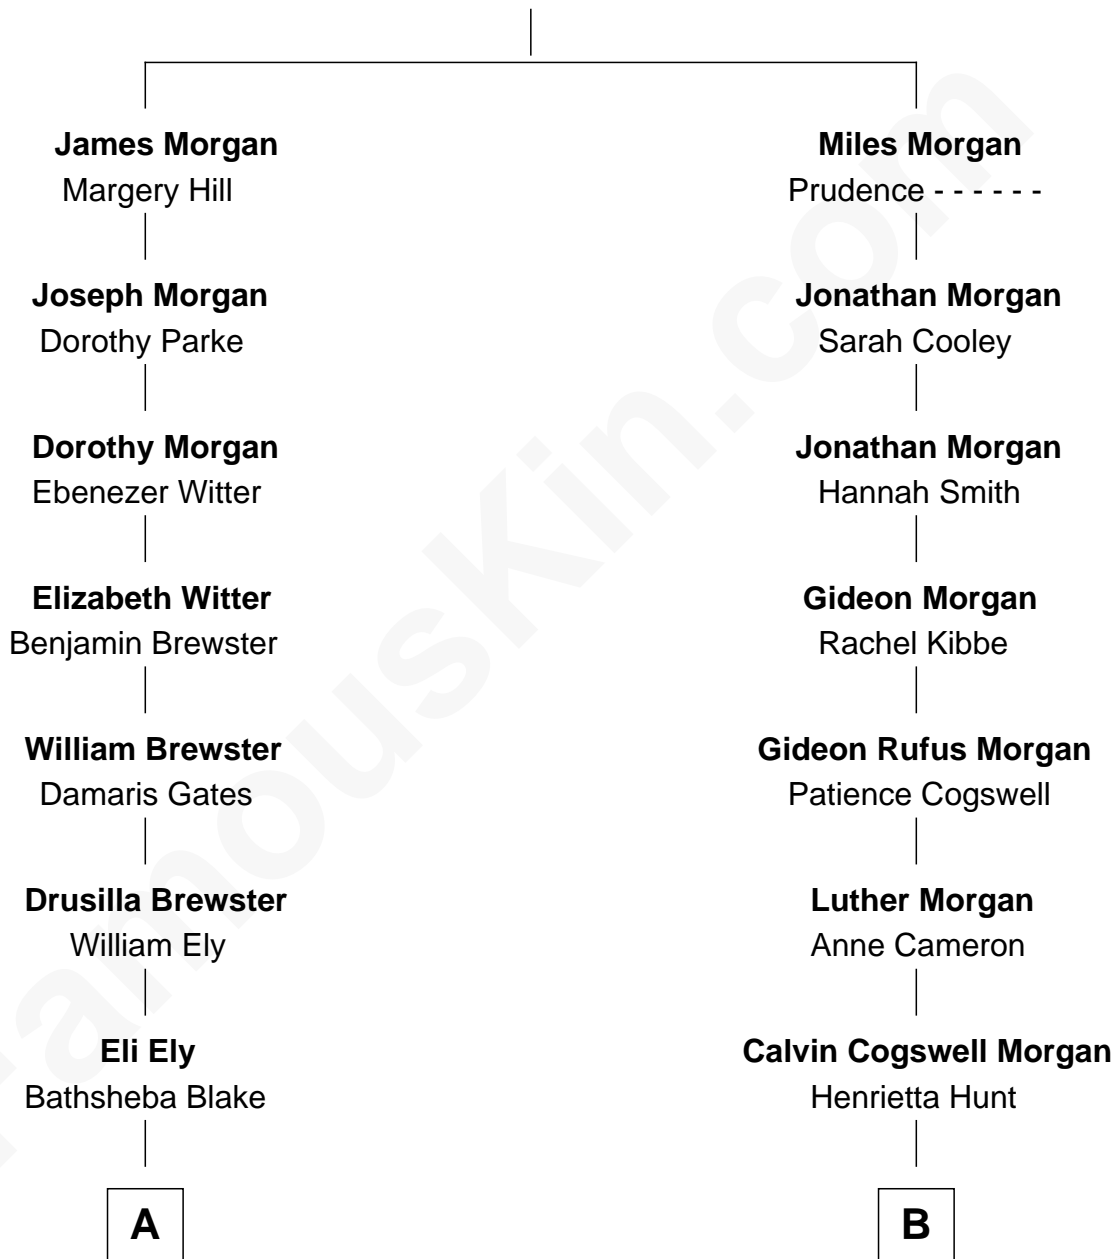

FamousKin.com Relationship Chart of

Andrew Shue

TV Actor

8th cousin 4 times removed of

Thomas Hunt Morgan

Nobel Prize Winner in Physiology or Medicine

William Morgan

A

Lucy Beckwith Ely
Charles Ingraham Cooley

Mary Jane Cooley
Giles Buckingham Willcox

Harriet Grace Brewster Willcox
Alexander Hunter Gunn

Mary Brewster Gunn
Adoniram Judson Wells

Anne Brewster Wells
James William Shue