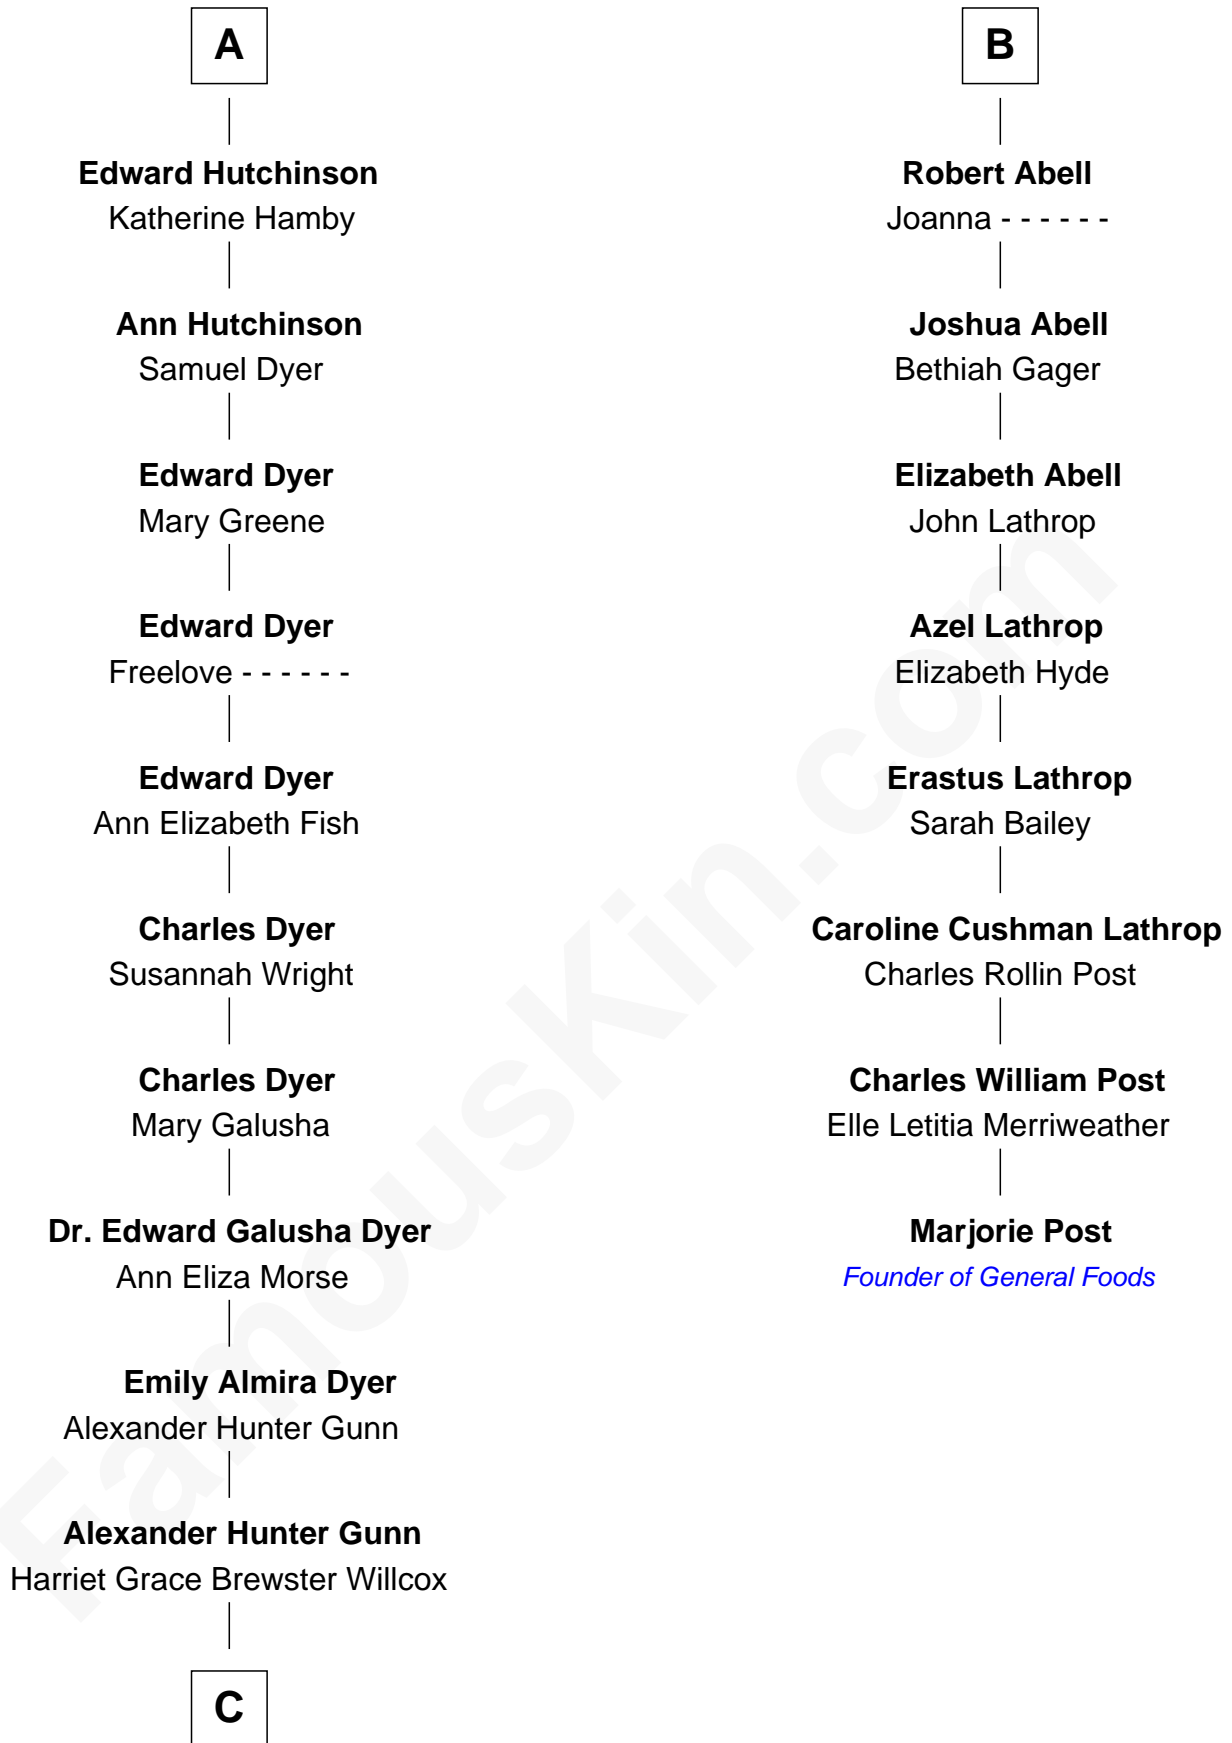

# FamousKin.com Relationship Chart of

**Andrew Shue**

*TV Actor*

14th cousin 5 times removed of

**Marjorie Post**

*Founder of General Foods*

**Sir Walter Blount**

Sancha de Ayala

**Sir Thomas Blount**

Margaret de Gresley

**Sir Thomas Blount**

Agnes Hawley

**Anne Blount**

William Marbury

**Robert Marbury**

Katherine Williamson

Mary Onley

**Richard Cotton**

Mary Mainwaring

**Frances Cotton**

George Abell

**B**

**C**

—  
**Mary Brewster Gunn**  
Adoniram Judson Wells

—  
**Anne Brewster Wells**  
James William Shue

—  
**Andrew Shue**  
*TV Actor*

FamousKin.com