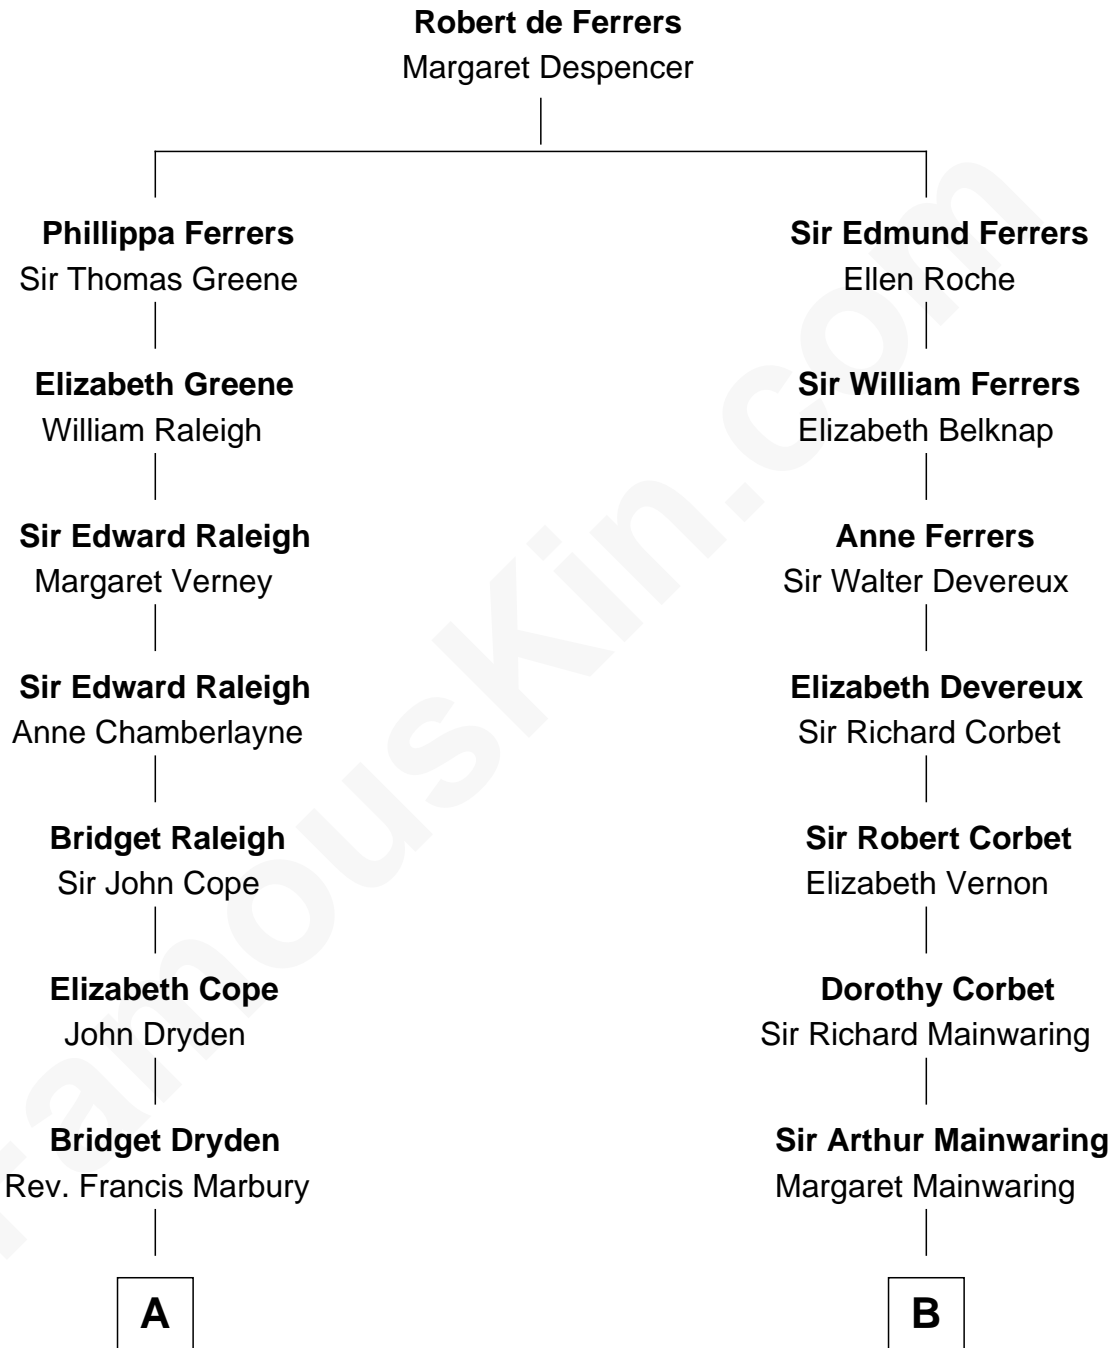

# FamousKin.com Relationship Chart of

**Andrew Shue**

*TV Actor*

16th cousin 4 times removed of

**Marjorie Post**

*Founder of General Foods*

**C**

—  
**Alexander Hunter Gunn**  
Harriet Grace Brewster Willcox

—  
**Mary Brewster Gunn**  
Adoniram Judson Wells

—  
**Anne Brewster Wells**  
James William Shue

—  
**Andrew Shue**  
*TV Actor*

FamousKin.com