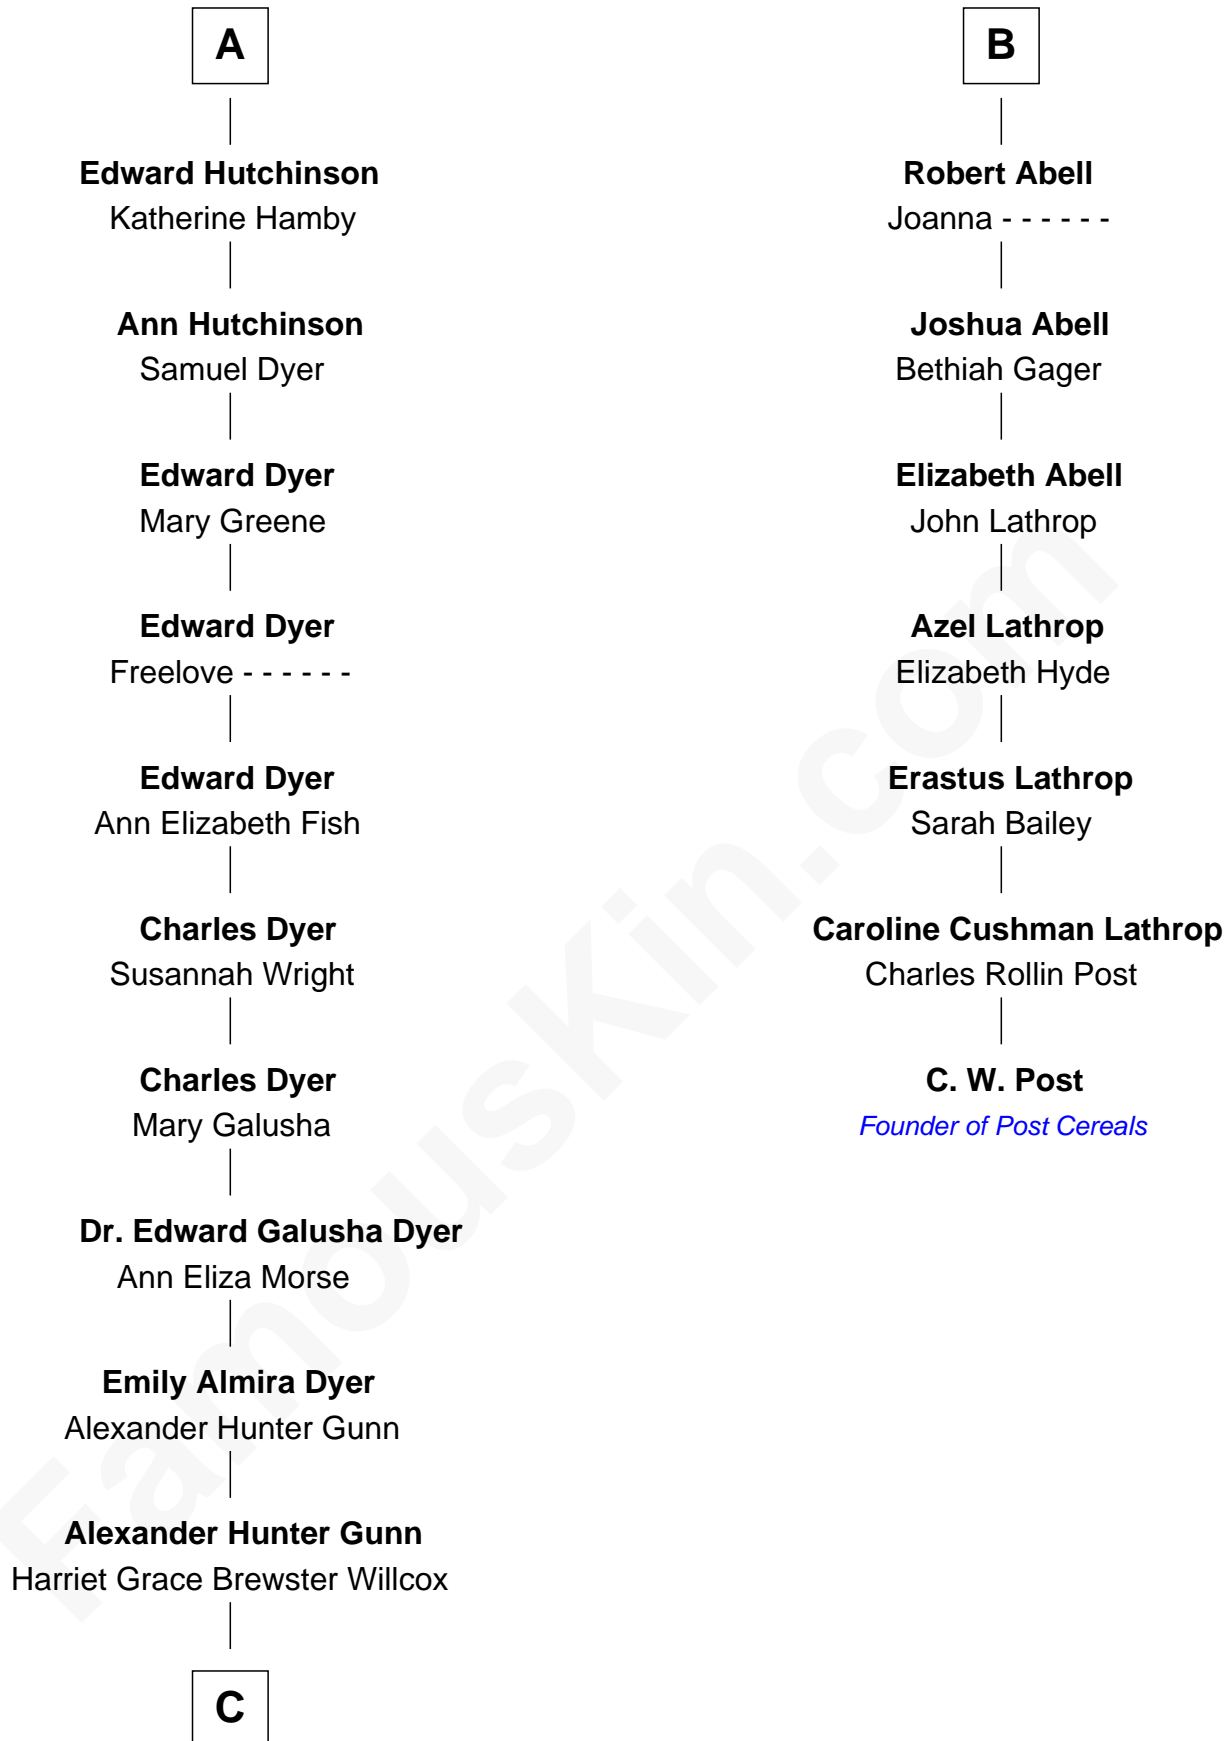

# FamousKin.com Relationship Chart of

**Andrew Shue**

*TV Actor*

13th cousin 6 times removed of

**C. W. Post**

*Founder of Post Cereals*

**Sir Walter Blount**

Sancha de Ayala

**Sir Thomas Blount**

Margaret de Gresley

**Sir Thomas Blount**

Agnes Hawley

**Anne Blount**

William Marbury

**Robert Marbury**

Katherine Williamson

Mary Onley

**Richard Cotton**

Mary Mainwaring

**Frances Cotton**

George Abell

**B**

**C**

—  
**Mary Brewster Gunn**  
Adoniram Judson Wells

—  
**Anne Brewster Wells**  
James William Shue

—  
**Andrew Shue**  
*TV Actor*

FamousKin.com