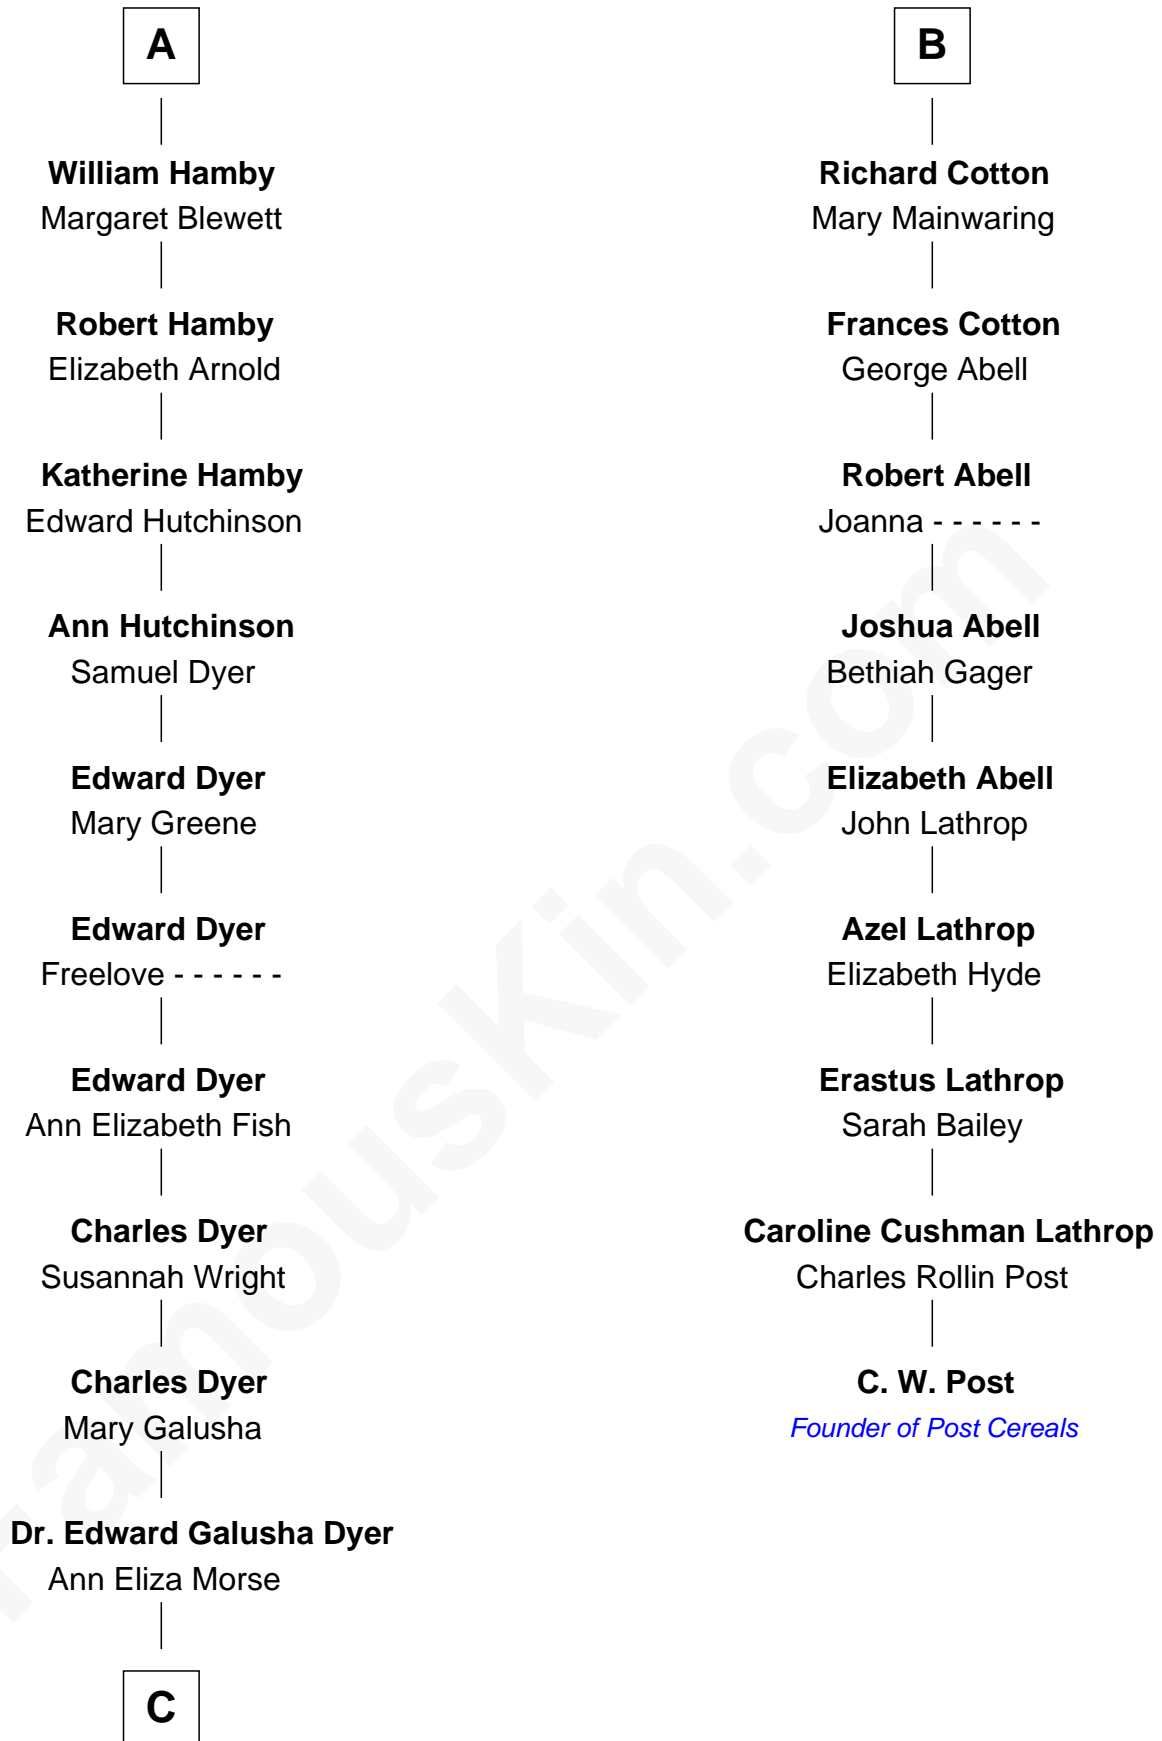

FamousKin.com Relationship Chart of

Andrew Shue

TV Actor

15th cousin 6 times removed of

C. W. Post

Founder of Post Cereals

Sir Philip le Despencer

Joan de Cobham

Thomas Mainwaring

Cecily Mainwaring

John Cotton

Sir George Cotton

Mary Onley

B

C

Emily Almira Dyer
Alexander Hunter Gunn