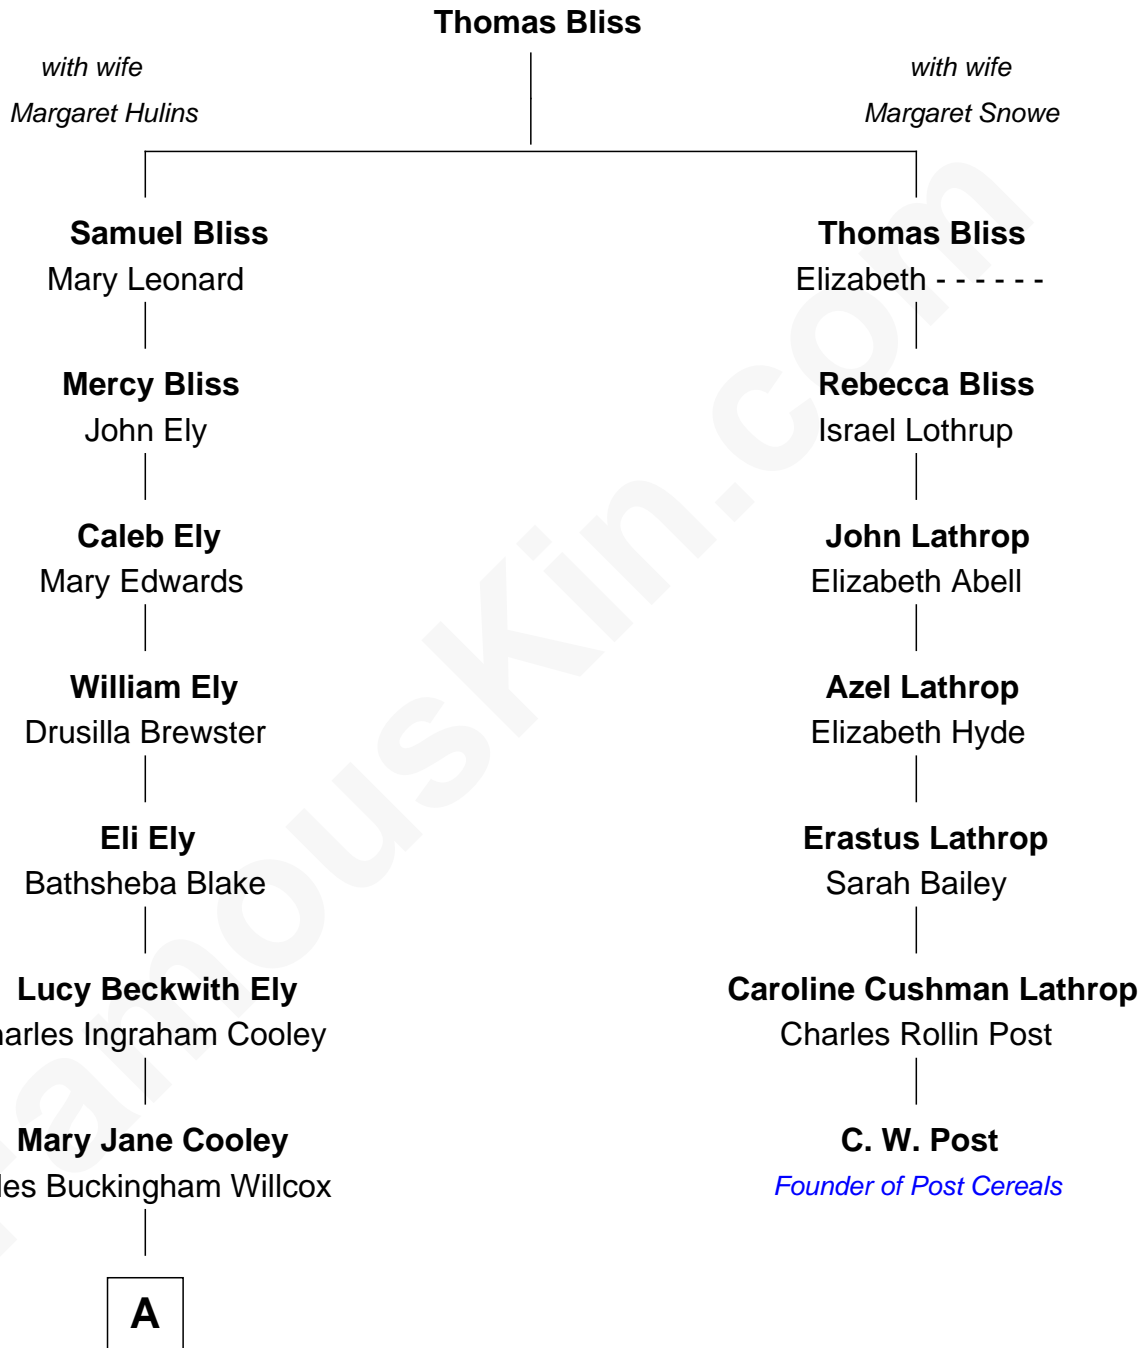

# FamousKin.com Relationship Chart of

**Andrew Shue**

*TV Actor*

6th cousin 4 times removed of

**C. W. Post**

*Founder of Post Cereals*

**A**

—  
**Harriet Grace Brewster Willcox**

Alexander Hunter Gunn

—  
**Mary Brewster Gunn**

Adoniram Judson Wells

—  
**Anne Brewster Wells**

James William Shue

—  
**Andrew Shue**

*TV Actor*