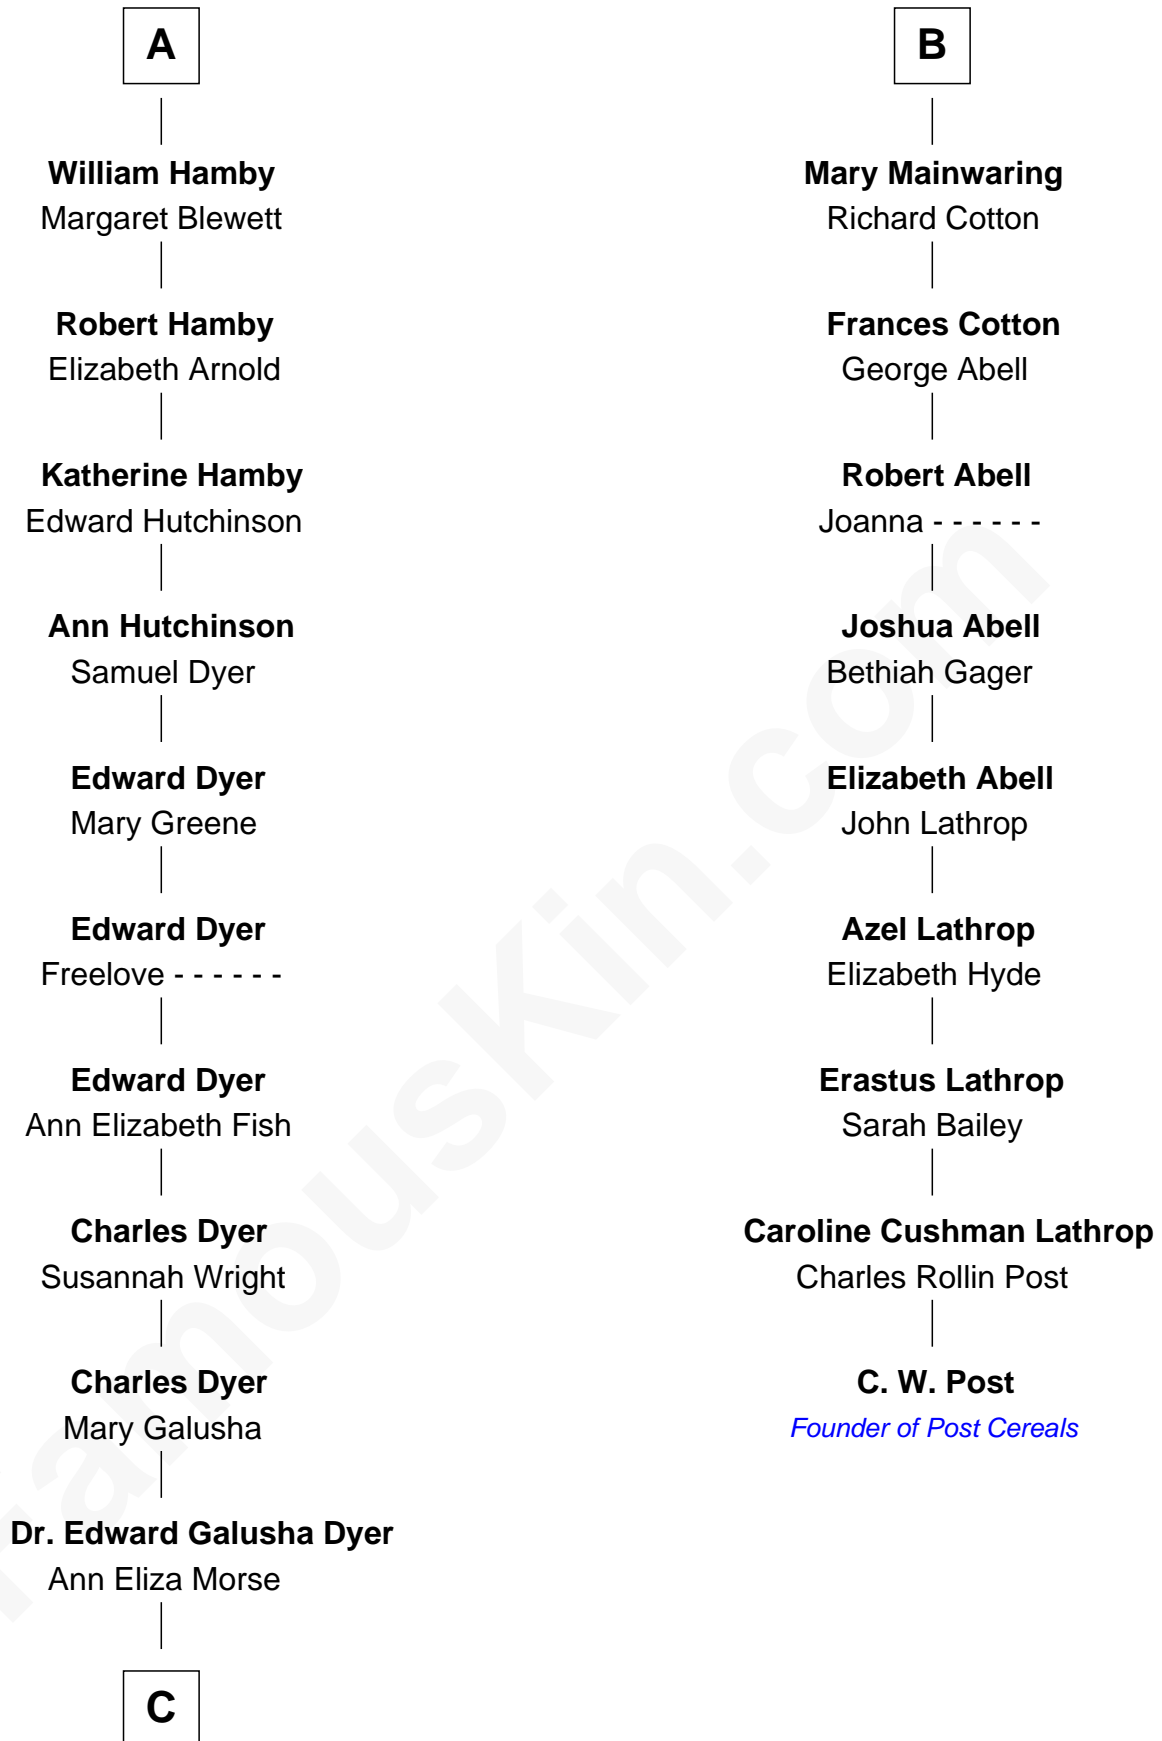

FamousKin.com Relationship Chart of

Andrew Shue

TV Actor

15th cousin 6 times removed of

C. W. Post

Founder of Post Cereals

John de Welles

Maud de Roos

Margery de Welles

Stephen le Scrope

Maude le Scrope

Sir Baldwin Freville

Margaret Freville

Sir Hugh Willoughby

Margery Willoughby

Sir Godfrey Hilton

Sir Robert Corbet

Dorothy Corbet

Sir Richard Mainwaring

Sir Arthur Mainwaring

Margaret Mainwaring

B

C

Emily Almira Dyer
Alexander Hunter Gunn

Alexander Hunter Gunn
Harriet Grace Brewster Willcox

Mary Brewster Gunn
Adoniram Judson Wells

Anne Brewster Wells
James William Shue

Andrew Shue
TV Actor