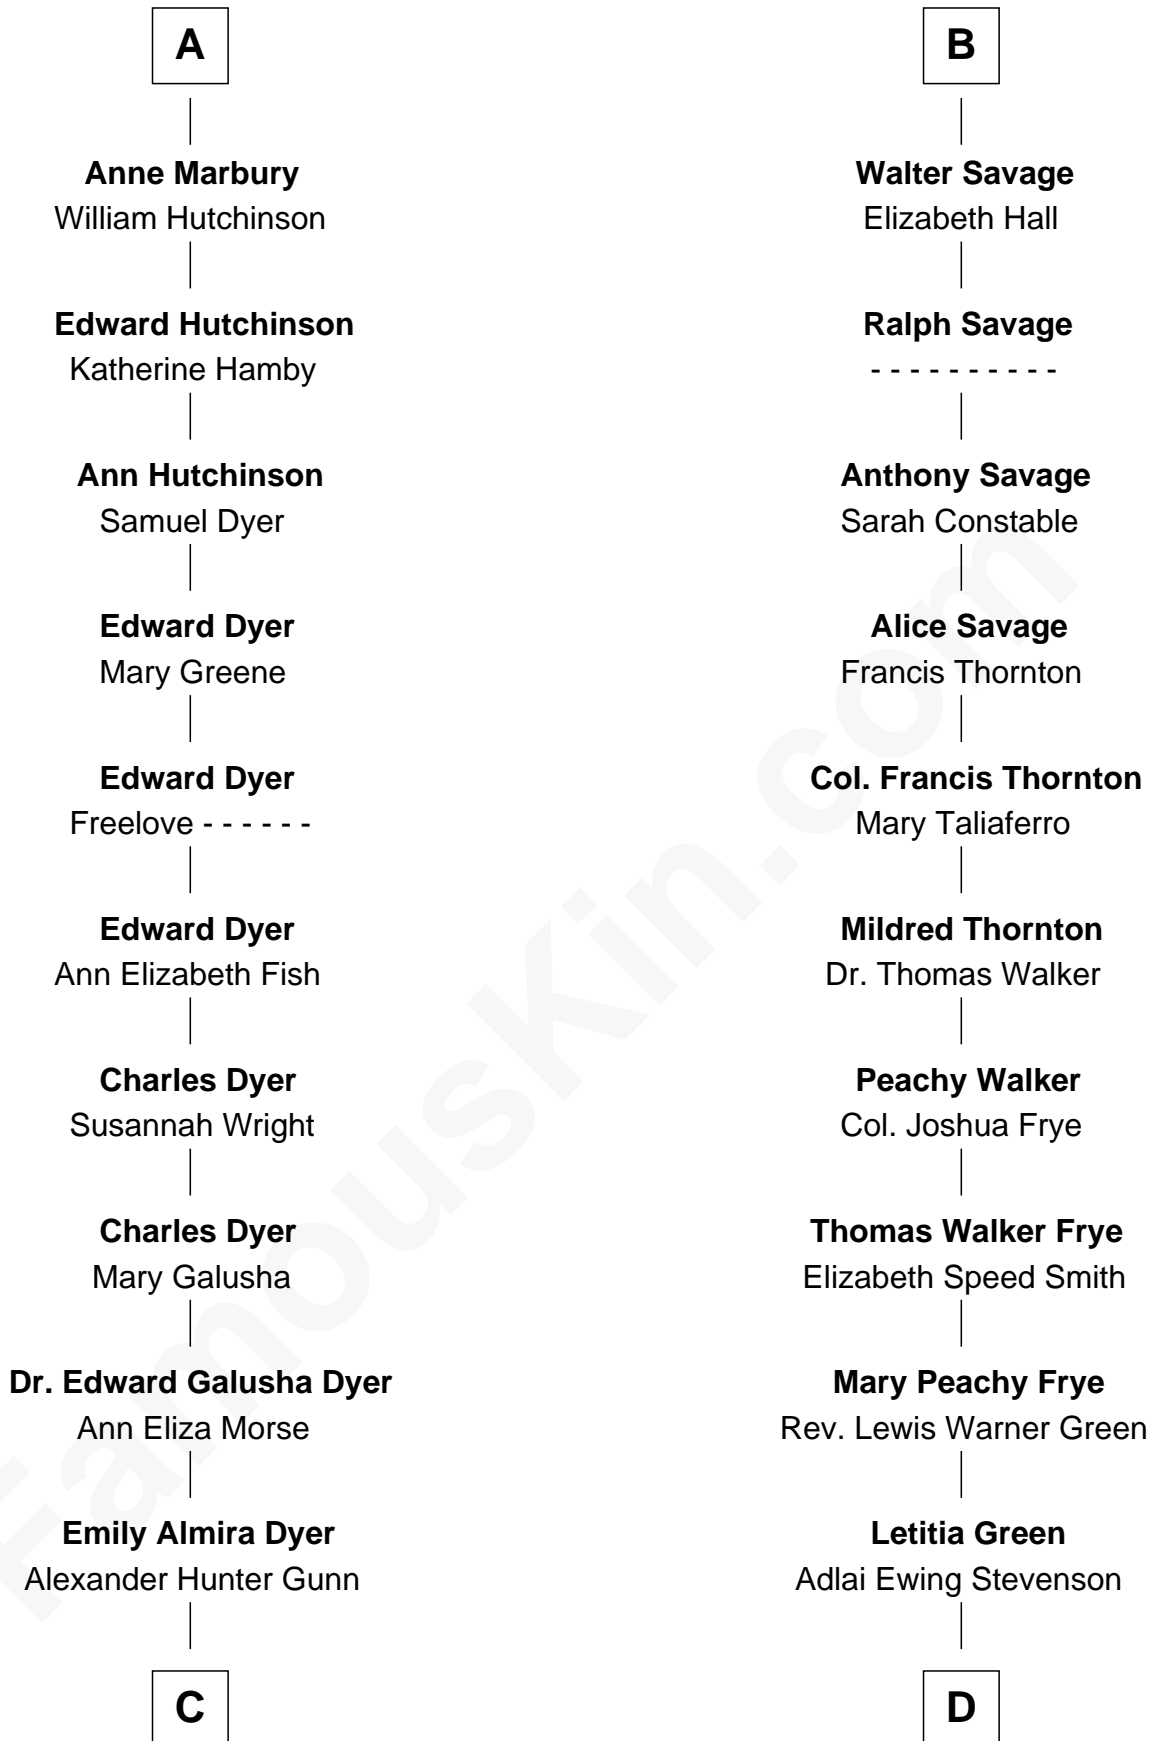

FamousKin.com Relationship Chart of

Andrew Shue

TV Actor

19th cousin 1 time removed of

Adlai Stevenson III

U.S. Senator from Illinois

C

Alexander Hunter Gunn
Harriet Grace Brewster Willcox

Mary Brewster Gunn
Adoniram Judson Wells

Anne Brewster Wells
James William Shue

Andrew Shue
TV Actor

D

Lewis Green Stevenson
Helen Louise Davis

Adlai Ewing Stevenson
Ellen Borden

Adlai Stevenson III
U.S. Senator from Illinois