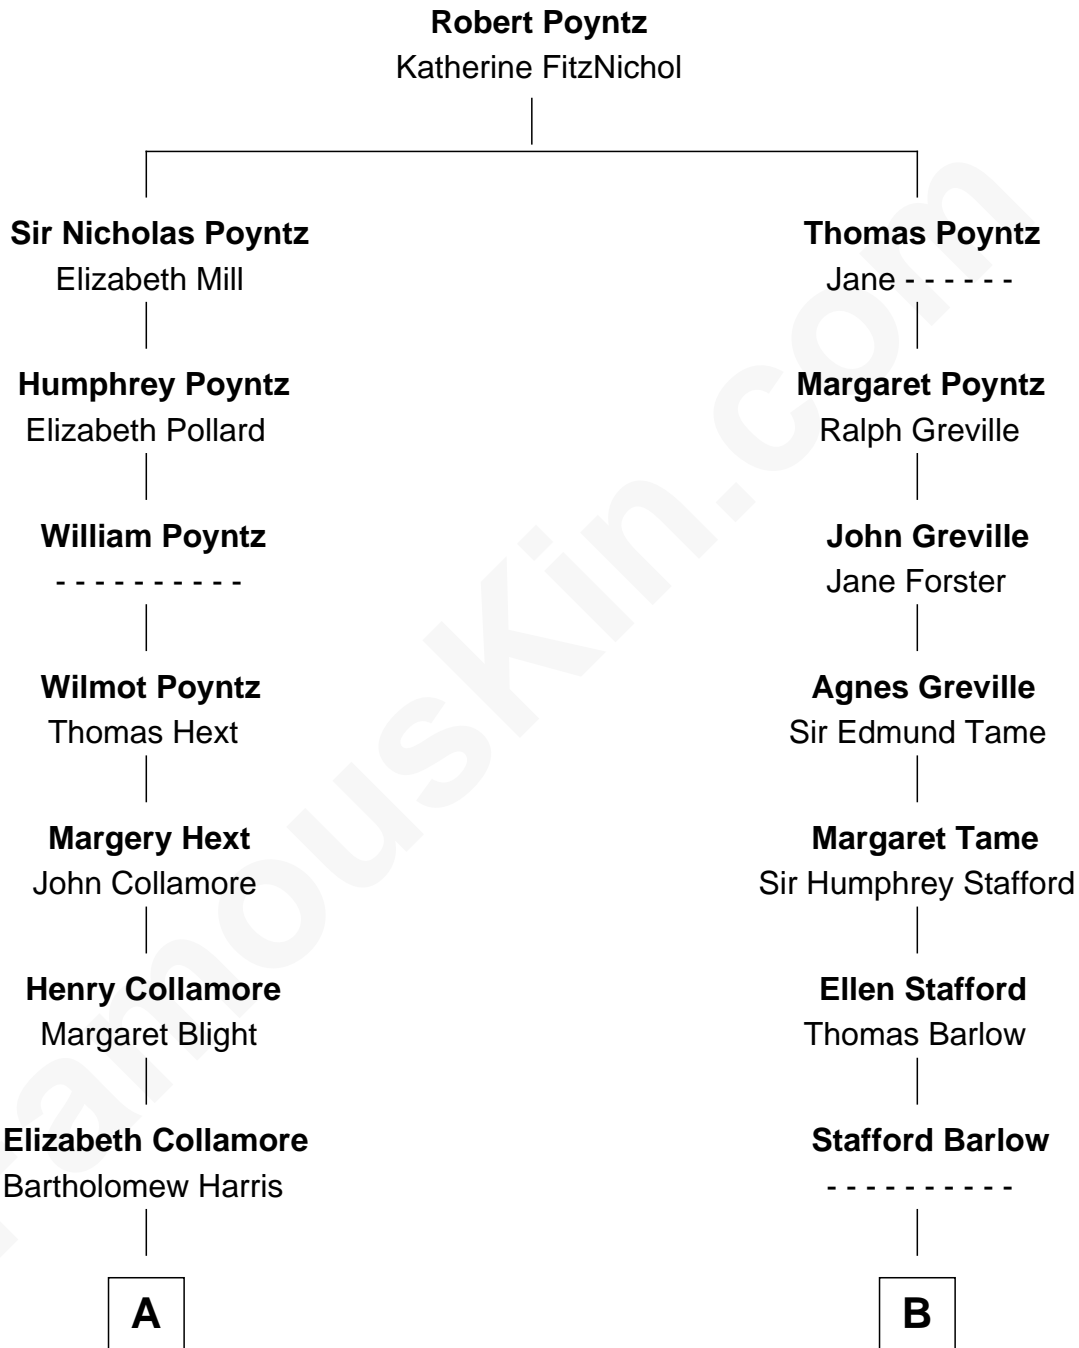

FamousKin.com Relationship Chart of

Andrew Shue

TV Actor

18th cousin of

Adlai Stevenson III

U.S. Senator from Illinois

FamousKin.com