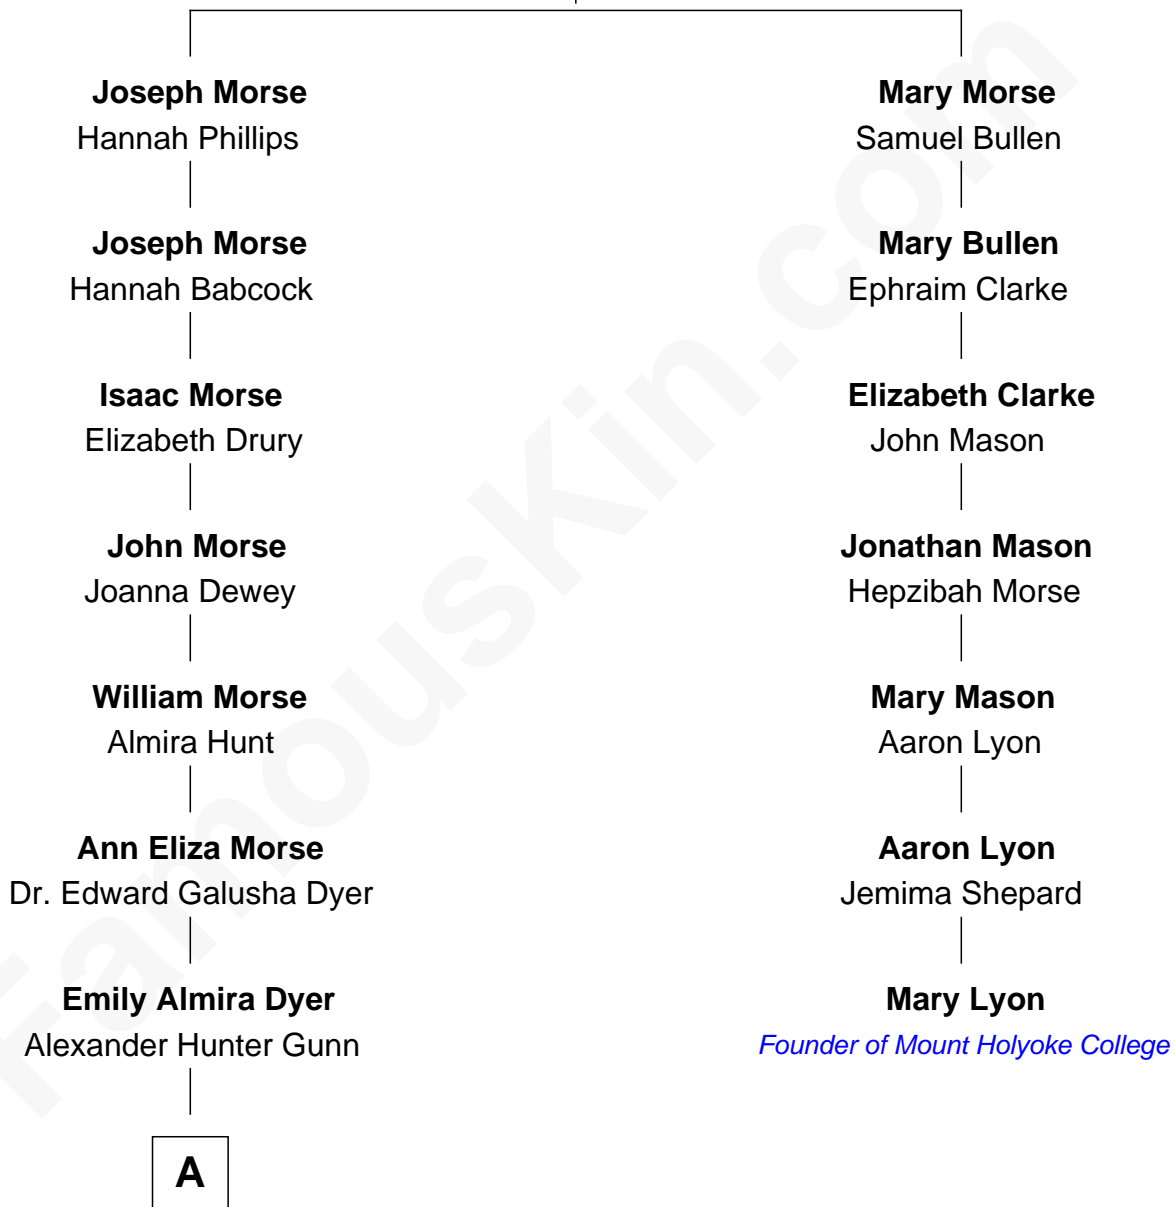

FamousKin.com Relationship Chart of

Andrew Shue

TV Actor

6th cousin 4 times removed of

Mary Lyon

Founder of Mount Holyoke College

Samuel Morse
Elizabeth Jasper

A

—
Alexander Hunter Gunn
Harriet Grace Brewster Willcox

—
Mary Brewster Gunn
Adoniram Judson Wells

—
Anne Brewster Wells
James William Shue

—
Andrew Shue
TV Actor

FamousKin.com