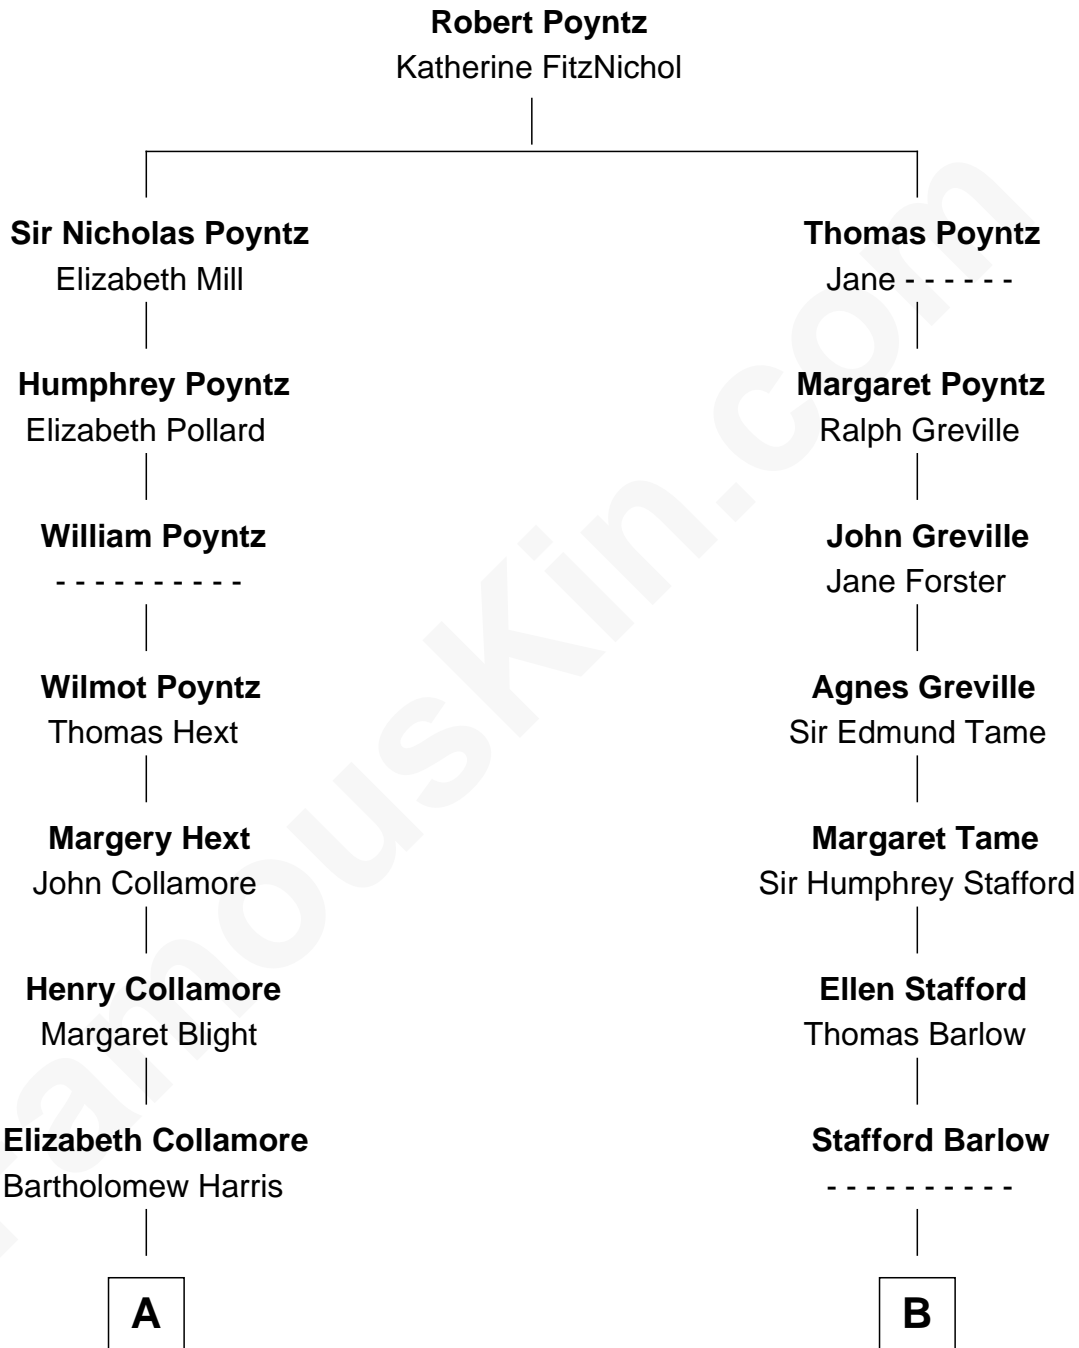

# FamousKin.com Relationship Chart of

**Andrew Shue**

*TV Actor*

18th cousin of

**Charlie Munger**

*Vice-Chairman of Berkshire Hathaway*

**C**

**Anne Brewster Wells**  
James William Shue

**Andrew Shue**  
*TV Actor*

**D**

**Florence V. Russell**  
Alfred Case Munger

**Charlie Munger**  
*Vice-Chairman of Berkshire Hathaway*

FamousKin.com