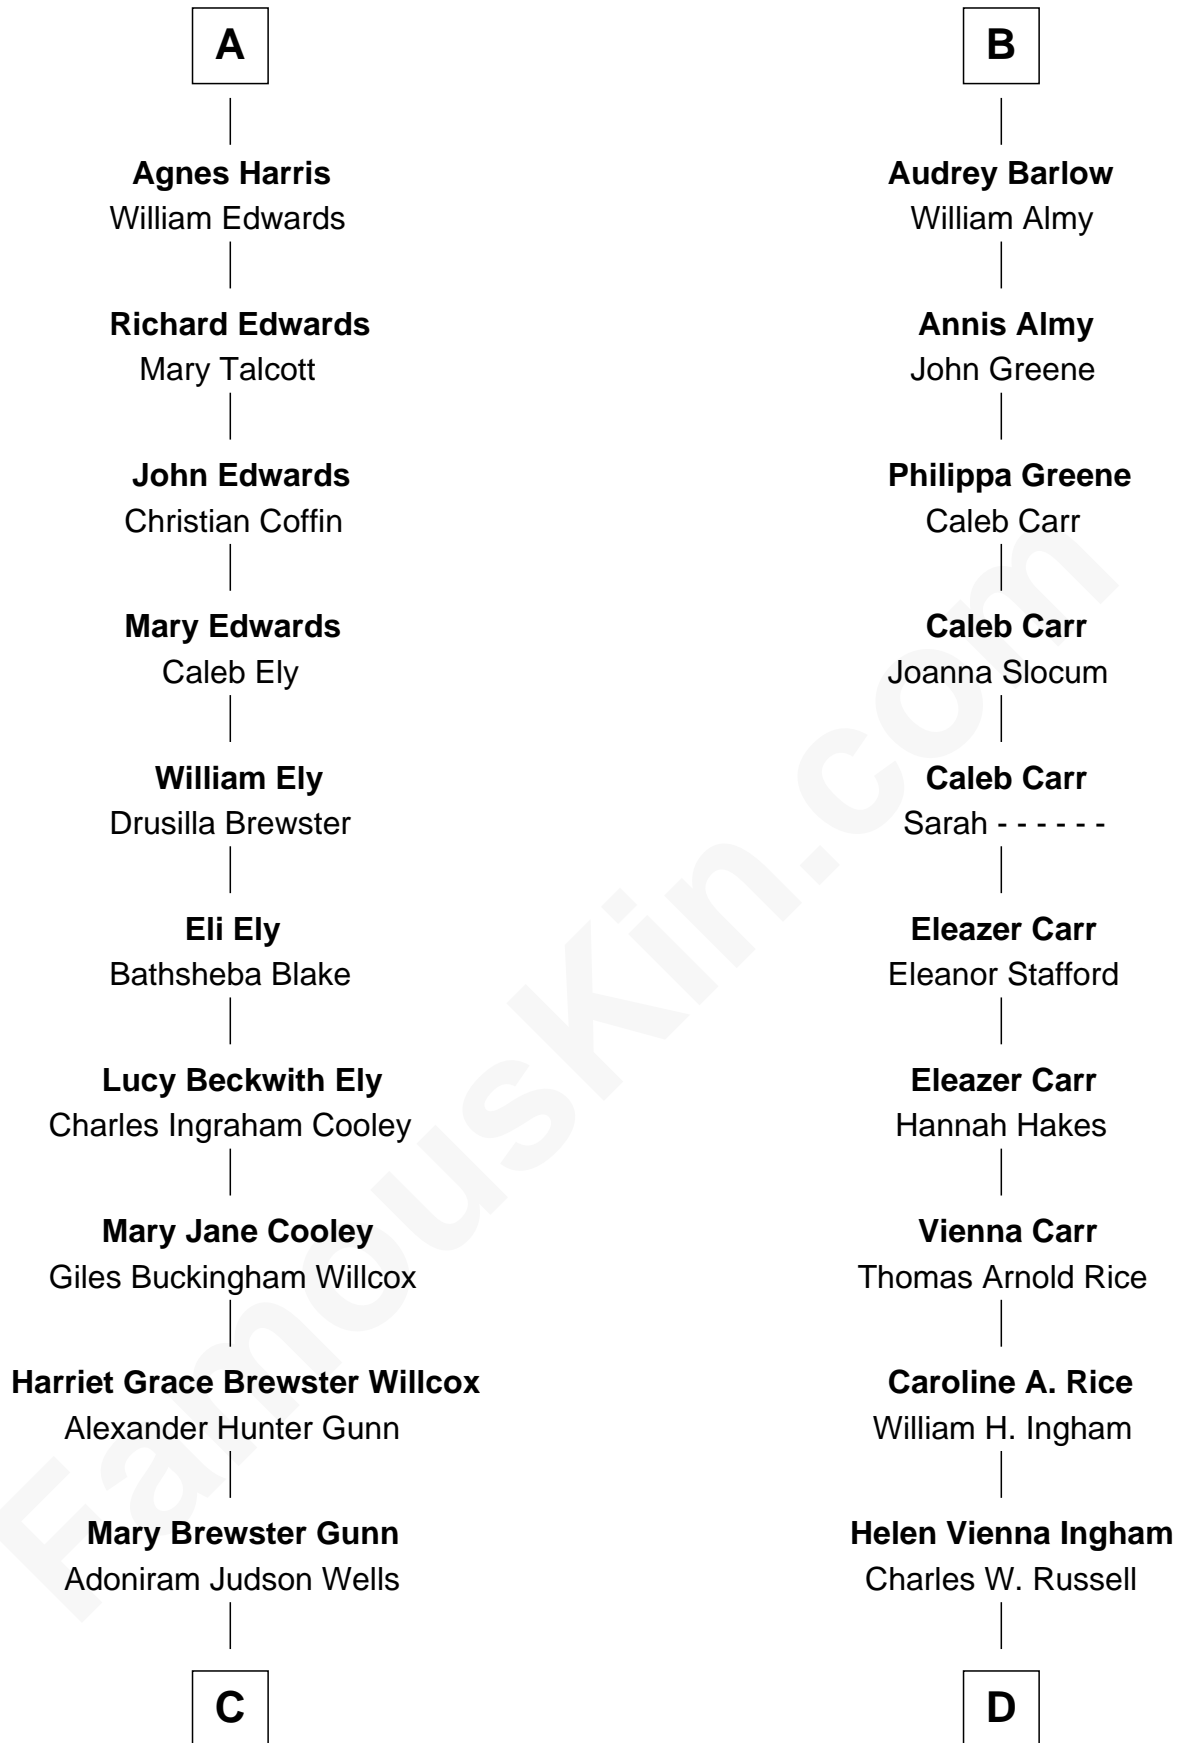

# FamousKin.com Relationship Chart of

**Andrew Shue**

*TV Actor*

18th cousin of

**Charlie Munger**

*Vice-Chairman of Berkshire Hathaway*

**C**

**Anne Brewster Wells**  
James William Shue

**Andrew Shue**  
*TV Actor*

**D**

**Florence V. Russell**  
Alfred Case Munger

**Charlie Munger**  
*Vice-Chairman of Berkshire Hathaway*

FamousKin.com