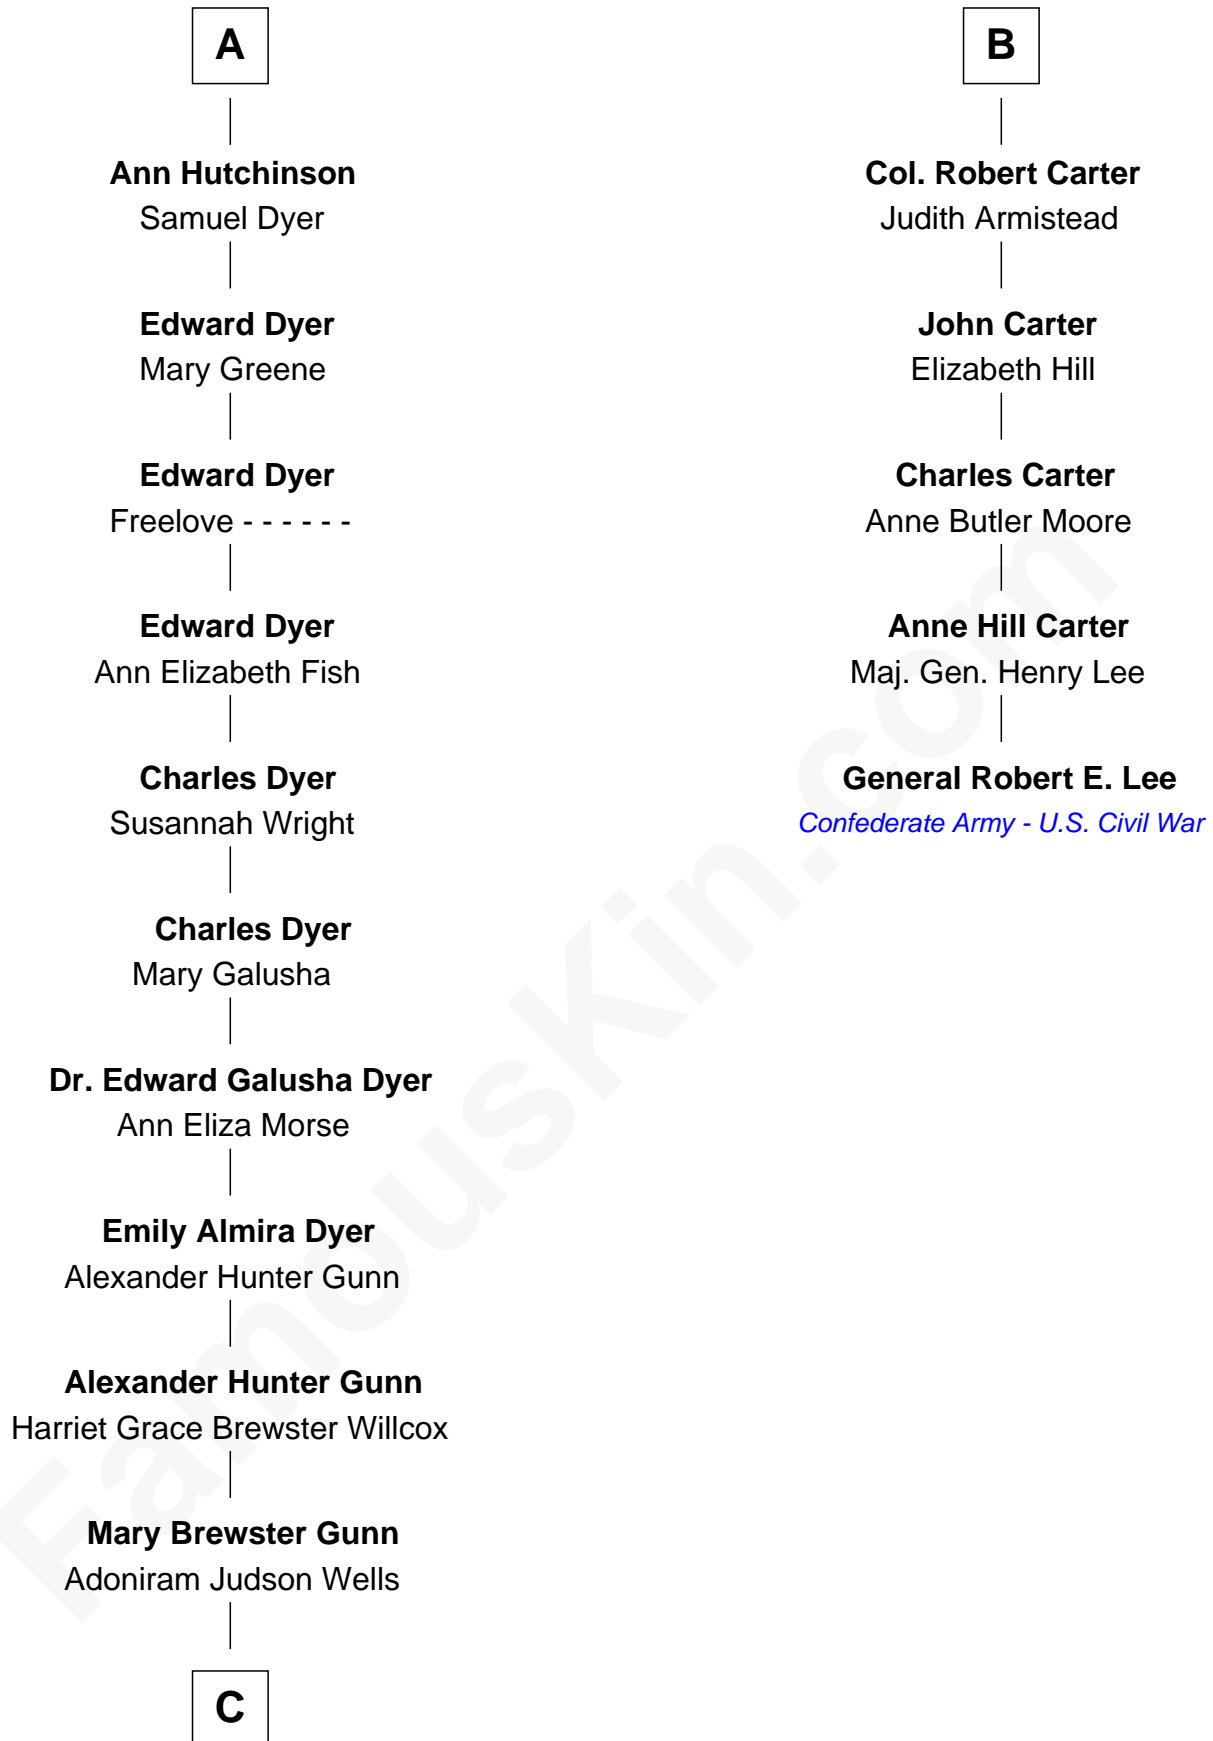

FamousKin.com Relationship Chart of

Andrew Shue

TV Actor

11th cousin 7 times removed of

General Robert E. Lee

Confederate Army - U.S. Civil War

Sir Thomas Blount

Margaret de Gresley

Sir Thomas Blount

Agnes Hawley

Anne Blount

William Marbury

Robert Marbury

Katherine Williamson

William Marbury

Agnes Lenton

Helena Byron

Sir William Blount

Margaret Echyngham

Elizabeth Blount

Sir Andrews de Windsor

Edith Windsor

George Ludlow

Thomas Ludlow

Jane Pyle

Gabriel Ludlow

Phillis - - - - -

Sarah Ludlow

Col. John Carter

B

C

—
Anne Brewster Wells