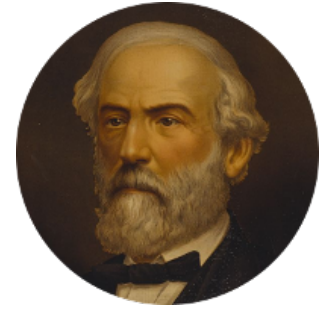

FamousKin.com Relationship Chart of

Andrew Shue

TV Actor

16th cousin 5 times removed of

General Robert E. Lee

Confederate Army - U.S. Civil War

Sir Philip le Despencer

Joan de Cobham