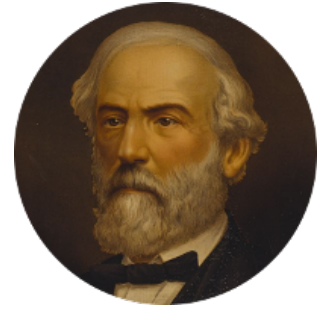

FamousKin.com Relationship Chart of

Andrew Shue

TV Actor

15th cousin 4 times removed of

General Robert E. Lee

Confederate Army - U.S. Civil War

Sir Baldwin Freville

Maude le Scrope

Margaret Freville
Sir Hugh Willoughby

Margery Willoughby
Sir Godfrey Hilton

Elizabeth Hilton
Richard Thimbleby

Anne Thimbleby
John Booth

Eleanor Booth
Edward Hamby

William Hamby
Margaret Blewett

Robert Hamby
Elizabeth Arnold