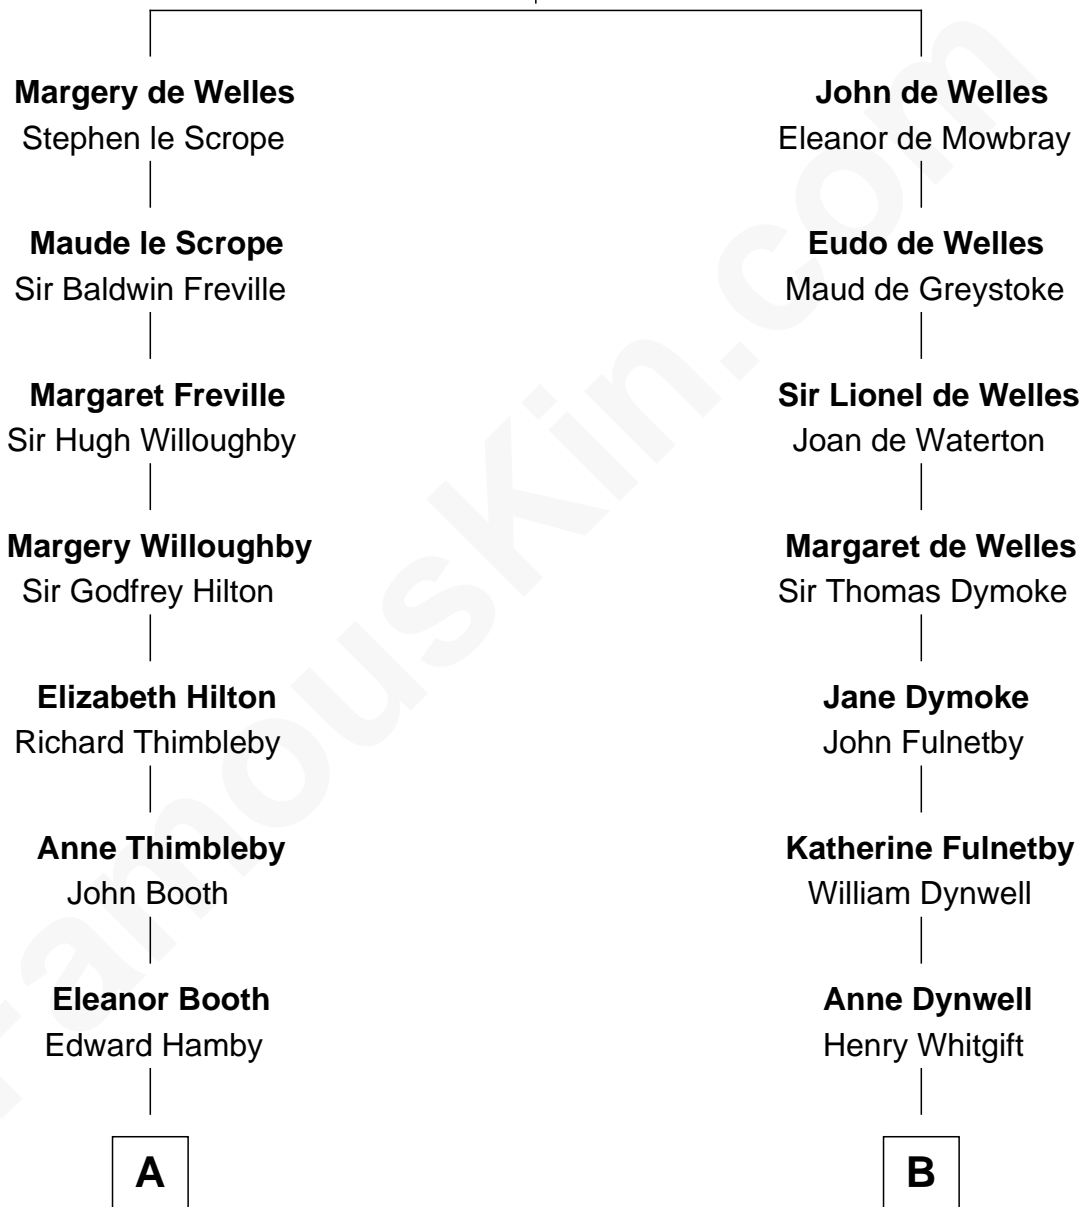

FamousKin.com Relationship Chart of

Andrew Shue

TV Actor

20th cousin 1 time removed of

Linda Hamilton

TV and Movie Actress

John de Welles

Maud de Roos

C

Emily Almira Dyer
Alexander Hunter Gunn

Alexander Hunter Gunn
Harriet Grace Brewster Willcox

Mary Brewster Gunn
Adoniram Judson Wells

Anne Brewster Wells
James William Shue

Andrew Shue
TV Actor

D

Taylor Holt
Frances Kyle

Dr. Richard Huckstep Holt
Mildred Alberta Derby

Barbara Kyle Holt
Dr. Carroll Stanford Hamilton

Linda Hamilton
TV and Movie Actress