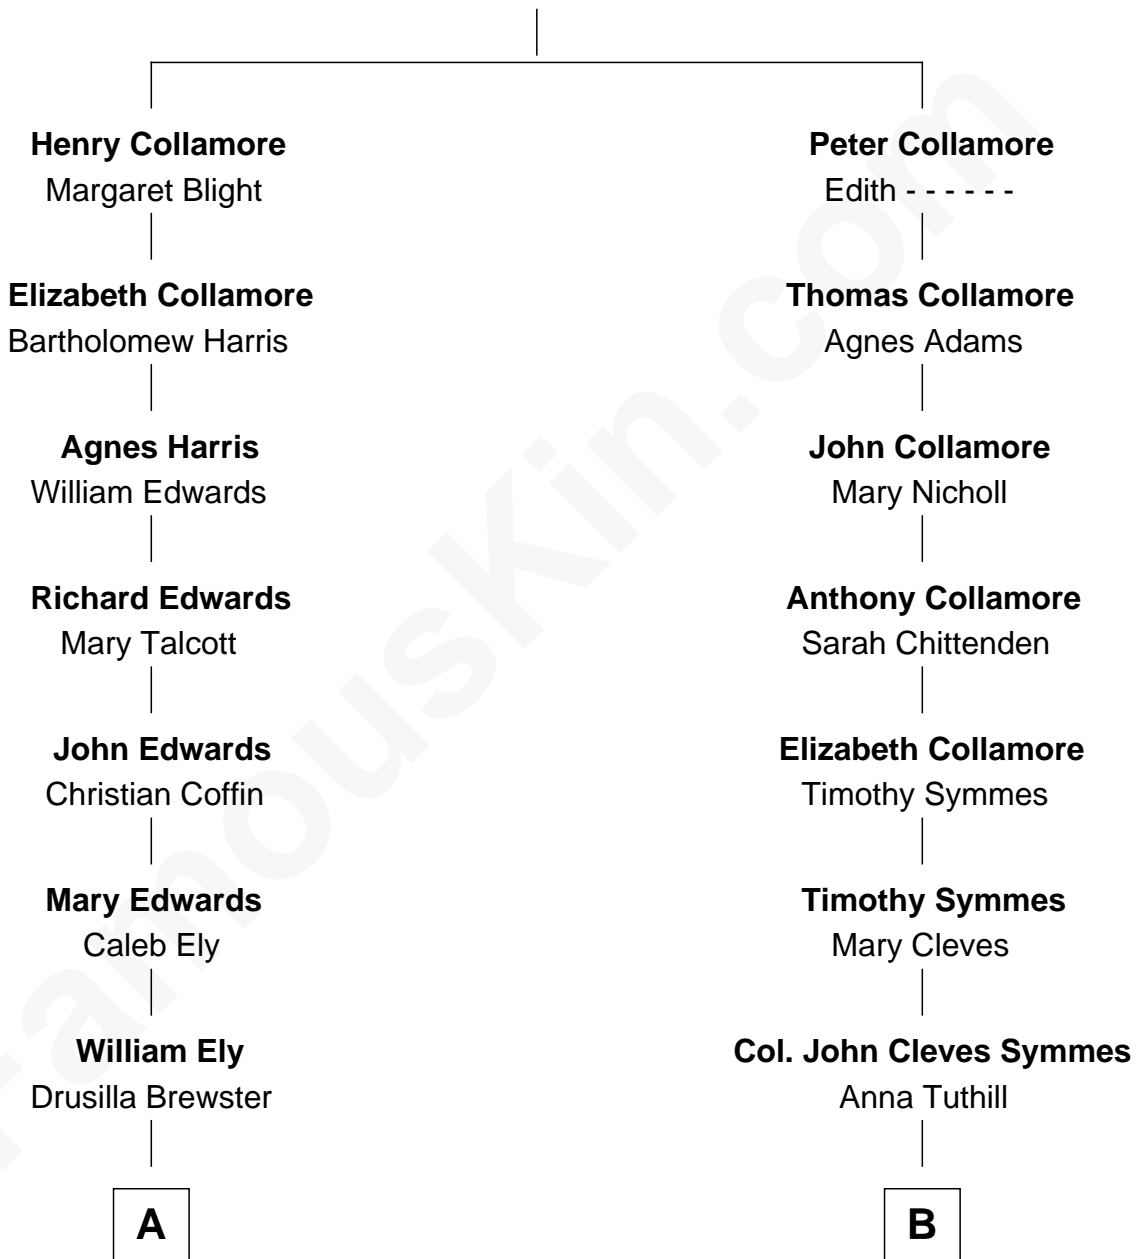

# FamousKin.com Relationship Chart of

**Andrew Shue**

*TV Actor*

9th cousin 4 times removed of

**Benjamin Harrison**

*23rd U.S. President*

**John Collamore**

Margery Hext

**A**

**Eli Ely**

Bathsheba Blake

**Lucy Beckwith Ely**

Charles Ingraham Cooley

**Mary Jane Cooley**

Giles Buckingham Willcox

**Harriet Grace Brewster Willcox**

Alexander Hunter Gunn

**Mary Brewster Gunn**

Adoniram Judson Wells

**Anne Brewster Wells**

James William Shue

**Andrew Shue**

*TV Actor*

**B**