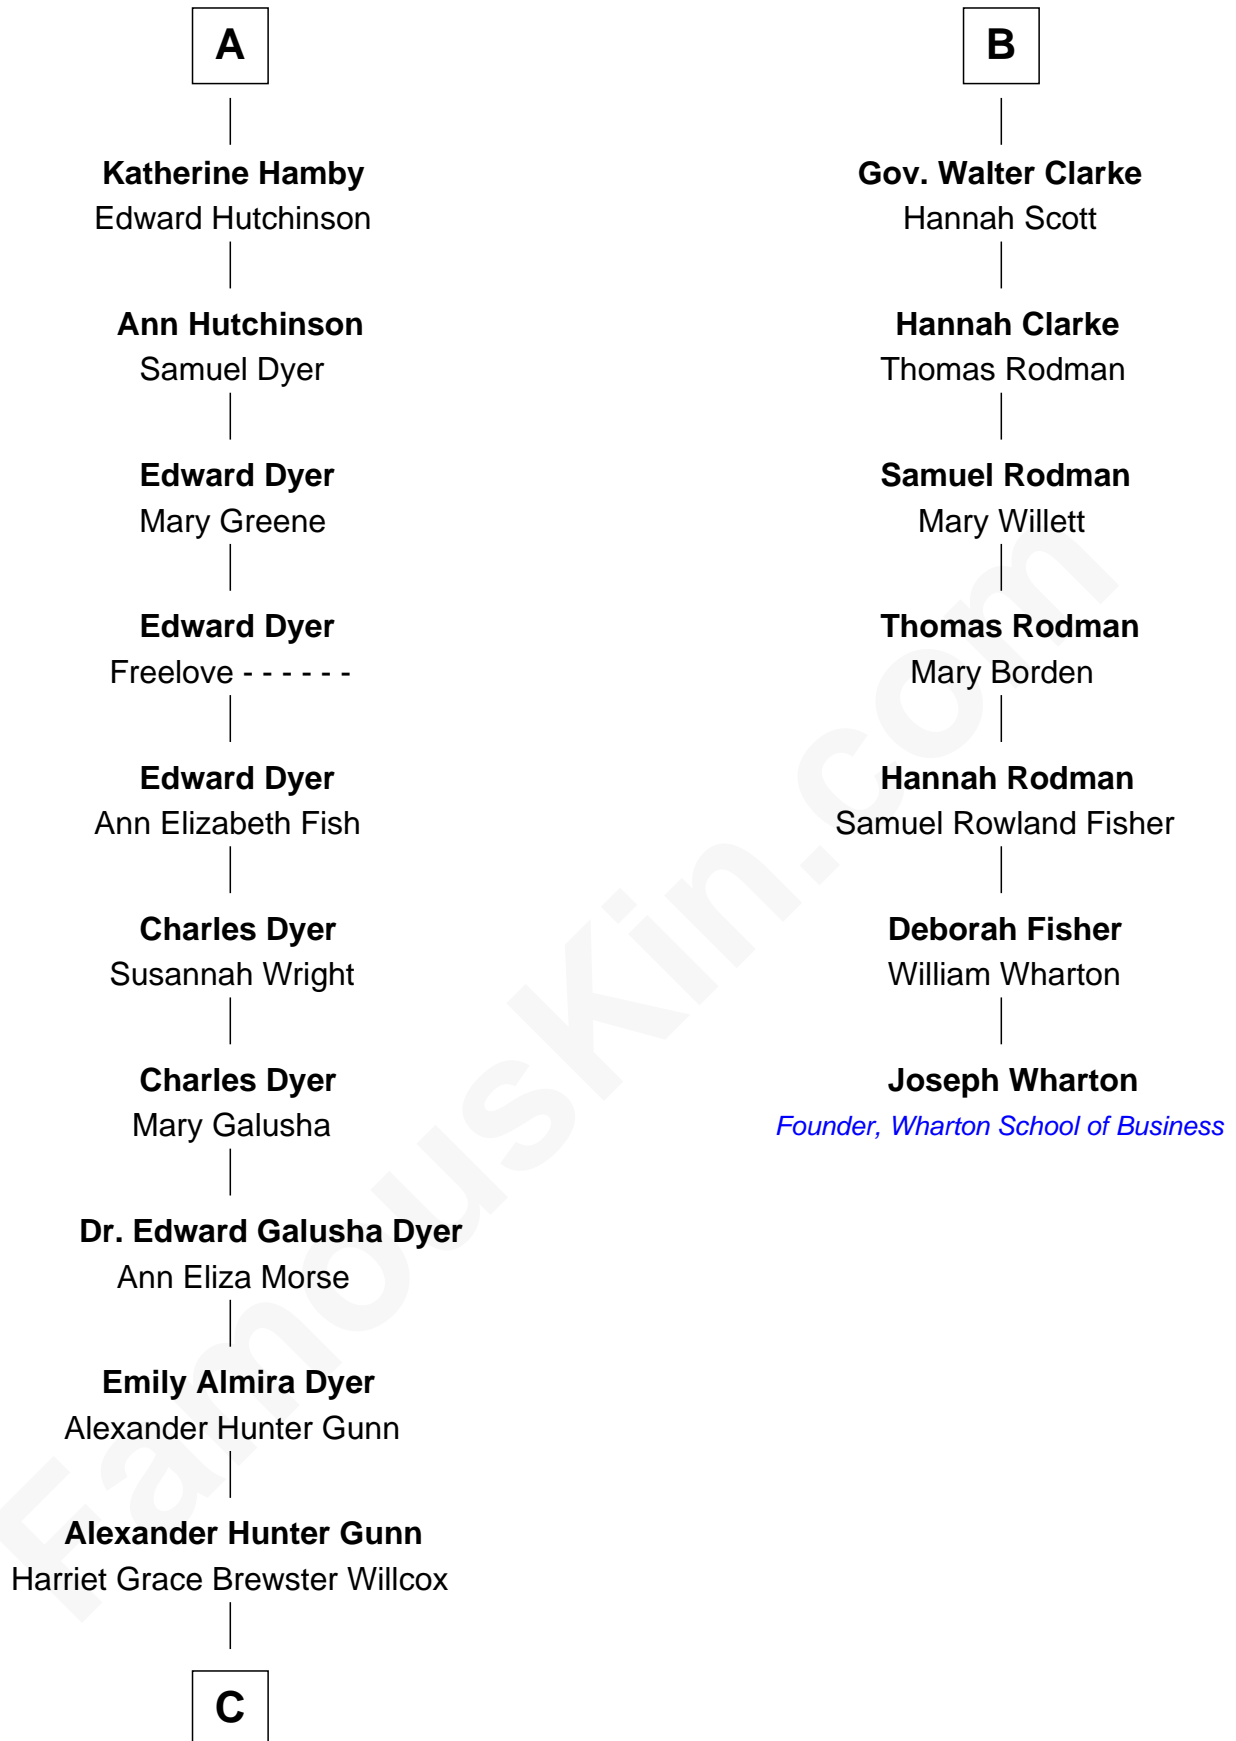

# FamousKin.com Relationship Chart of

**Andrew Shue**

*TV Actor*

13th cousin 6 times removed of

**Joseph Wharton**

*Founder of the Wharton School of Business*

**Sir Baldwin Freville**

Maude le Scrope

**Margaret Freville**  
Sir Hugh Willoughby

**Margery Willoughby**  
Sir Godfrey Hilton

**Elizabeth Hilton**  
Richard Thimbleby

**Anne Thimbleby**  
John Booth

**Eleanor Booth**  
Edward Hamby

**William Hamby**  
Margaret Blewett

**Robert Hamby**  
Elizabeth Arnold

**A**

**Elizabeth Freville**  
Sir Thomas Ferrers

**Sir Henry Ferrers**  
Margaret Heckstall

**Elizabeth Ferrers**  
James Clerke

**George Clerke**  
Elizabeth Wilsford

**James Clerke**  
Mary Saxby

**William Clerke**  
Mary Weston

**Jeremiah Clarke**  
Frances Latham

**B**

**C**

—  
**Mary Brewster Gunn**  
Adoniram Judson Wells

—  
**Anne Brewster Wells**  
James William Shue

—  
**Andrew Shue**  
*TV Actor*