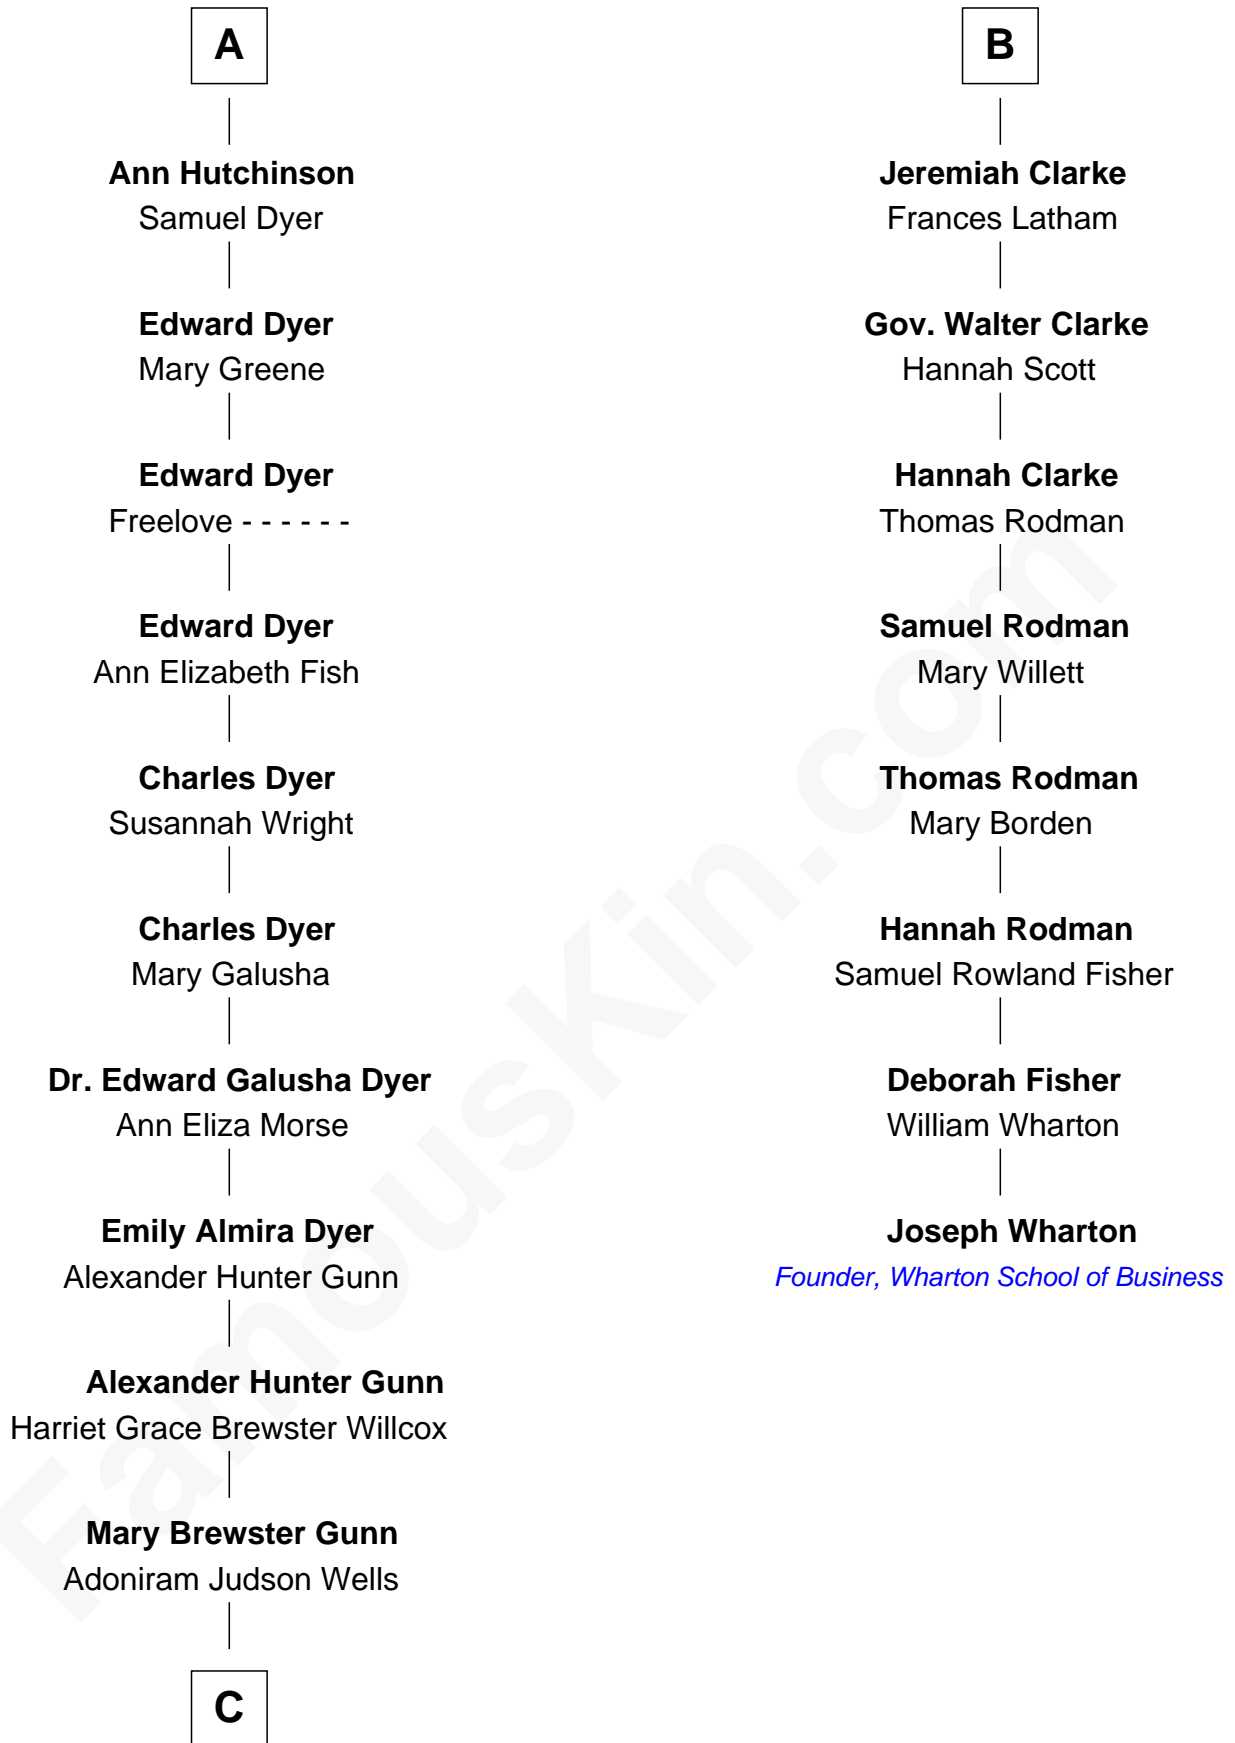

FamousKin.com Relationship Chart of

Andrew Shue

TV Actor

14th cousin 4 times removed of

Joseph Wharton

Founder of the Wharton School of Business

Sir Hugh Willoughby

Margaret Freville

Margery Willoughby

Sir Godfrey Hilton

Elizabeth Hilton

Richard Thimbleby

Anne Thimbleby

John Booth

Eleanor Booth

Edward Hamby

William Hamby

Margaret Blewett

Robert Hamby

Elizabeth Arnold

Katherine Hamby

Edward Hutchinson

A

Isabel Willoughby

Anthony Cave

Mary Cave

Sir Jerome Weston

Mary Weston

William Clerke

B

C

Anne Brewster Wells
James William Shue