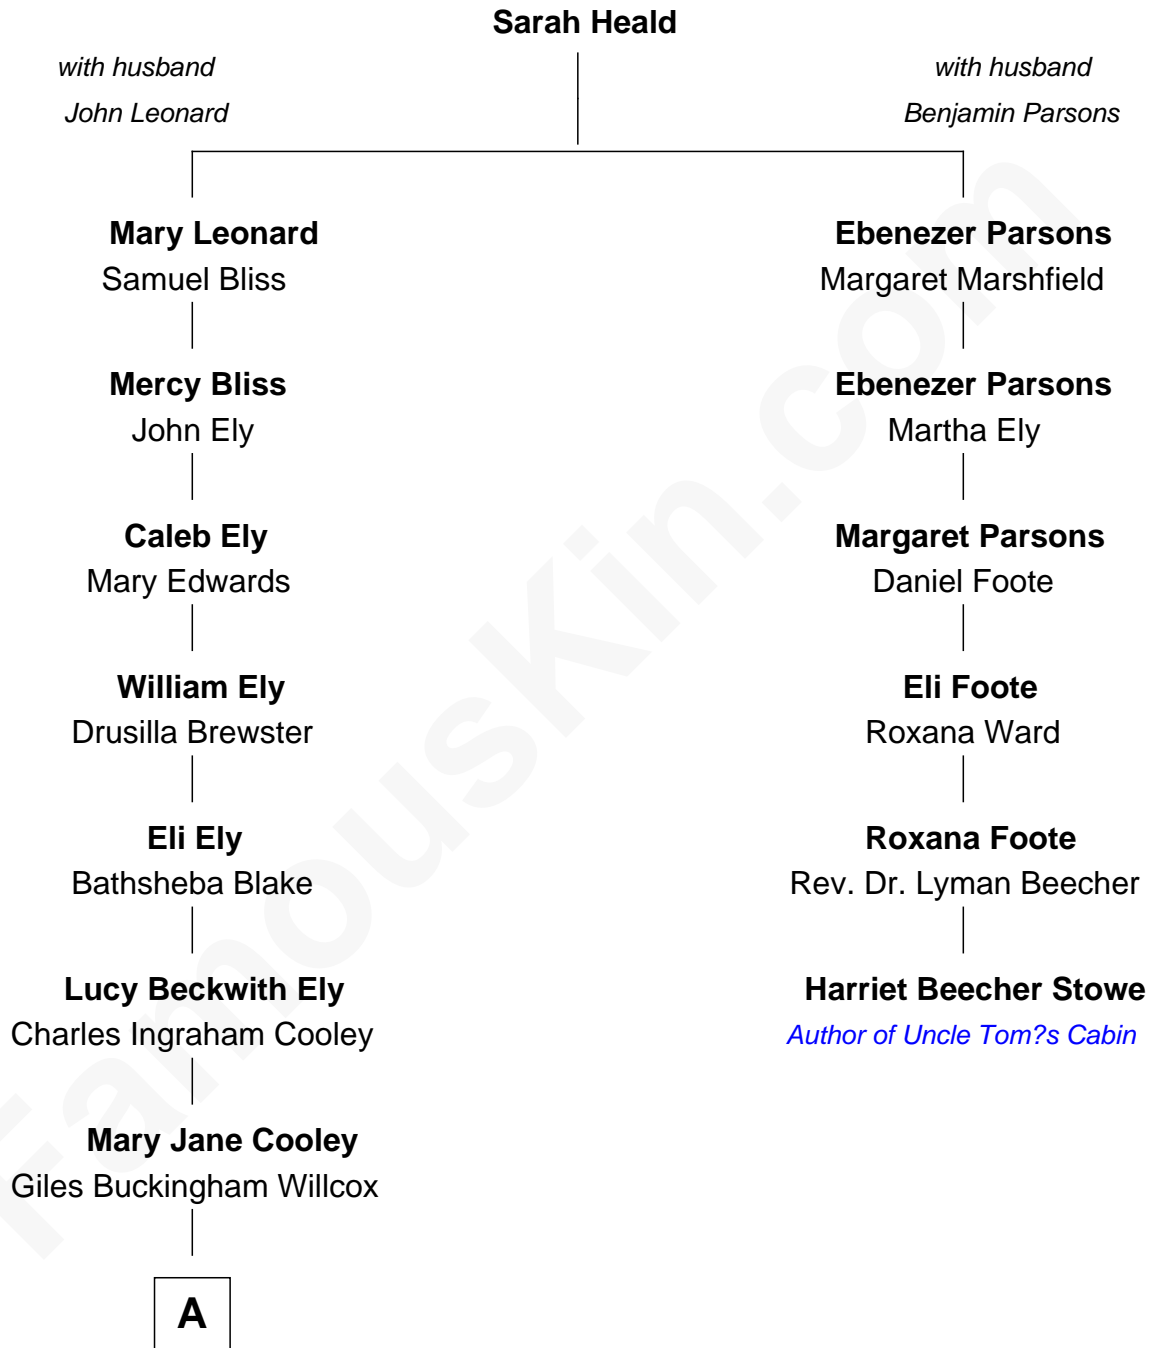

FamousKin.com
Relationship Chart of
Andrew Shue
TV Actor

5th cousin 5 times removed of
Harriet Beecher Stowe
Author of Uncle Tom's Cabin

A

—
Harriet Grace Brewster Willcox

Alexander Hunter Gunn

—
Mary Brewster Gunn

Adoniram Judson Wells

—
Anne Brewster Wells

James William Shue

—
Andrew Shue

TV Actor

FamousKin.com