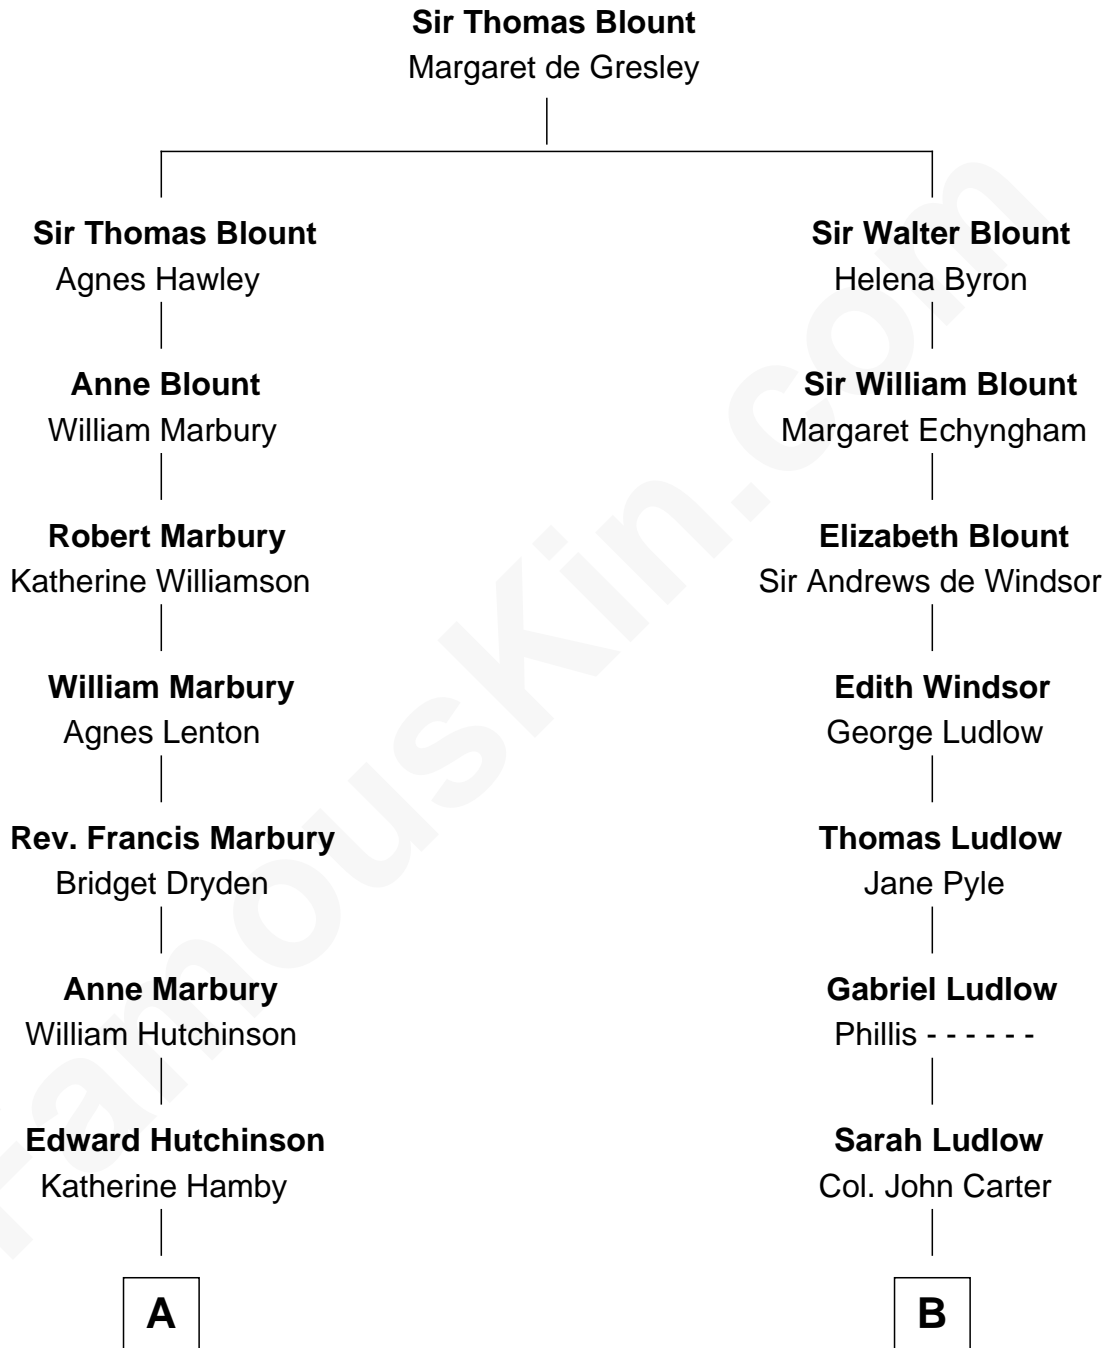

FamousKin.com Relationship Chart of

Andrew Shue

TV Actor

9th cousin 9 times removed of

Benjamin Harrison V

Signer of the Declaration of Independence

C

—
Anne Brewster Wells

James William Shue

—
Andrew Shue

TV Actor

FamousKin.com