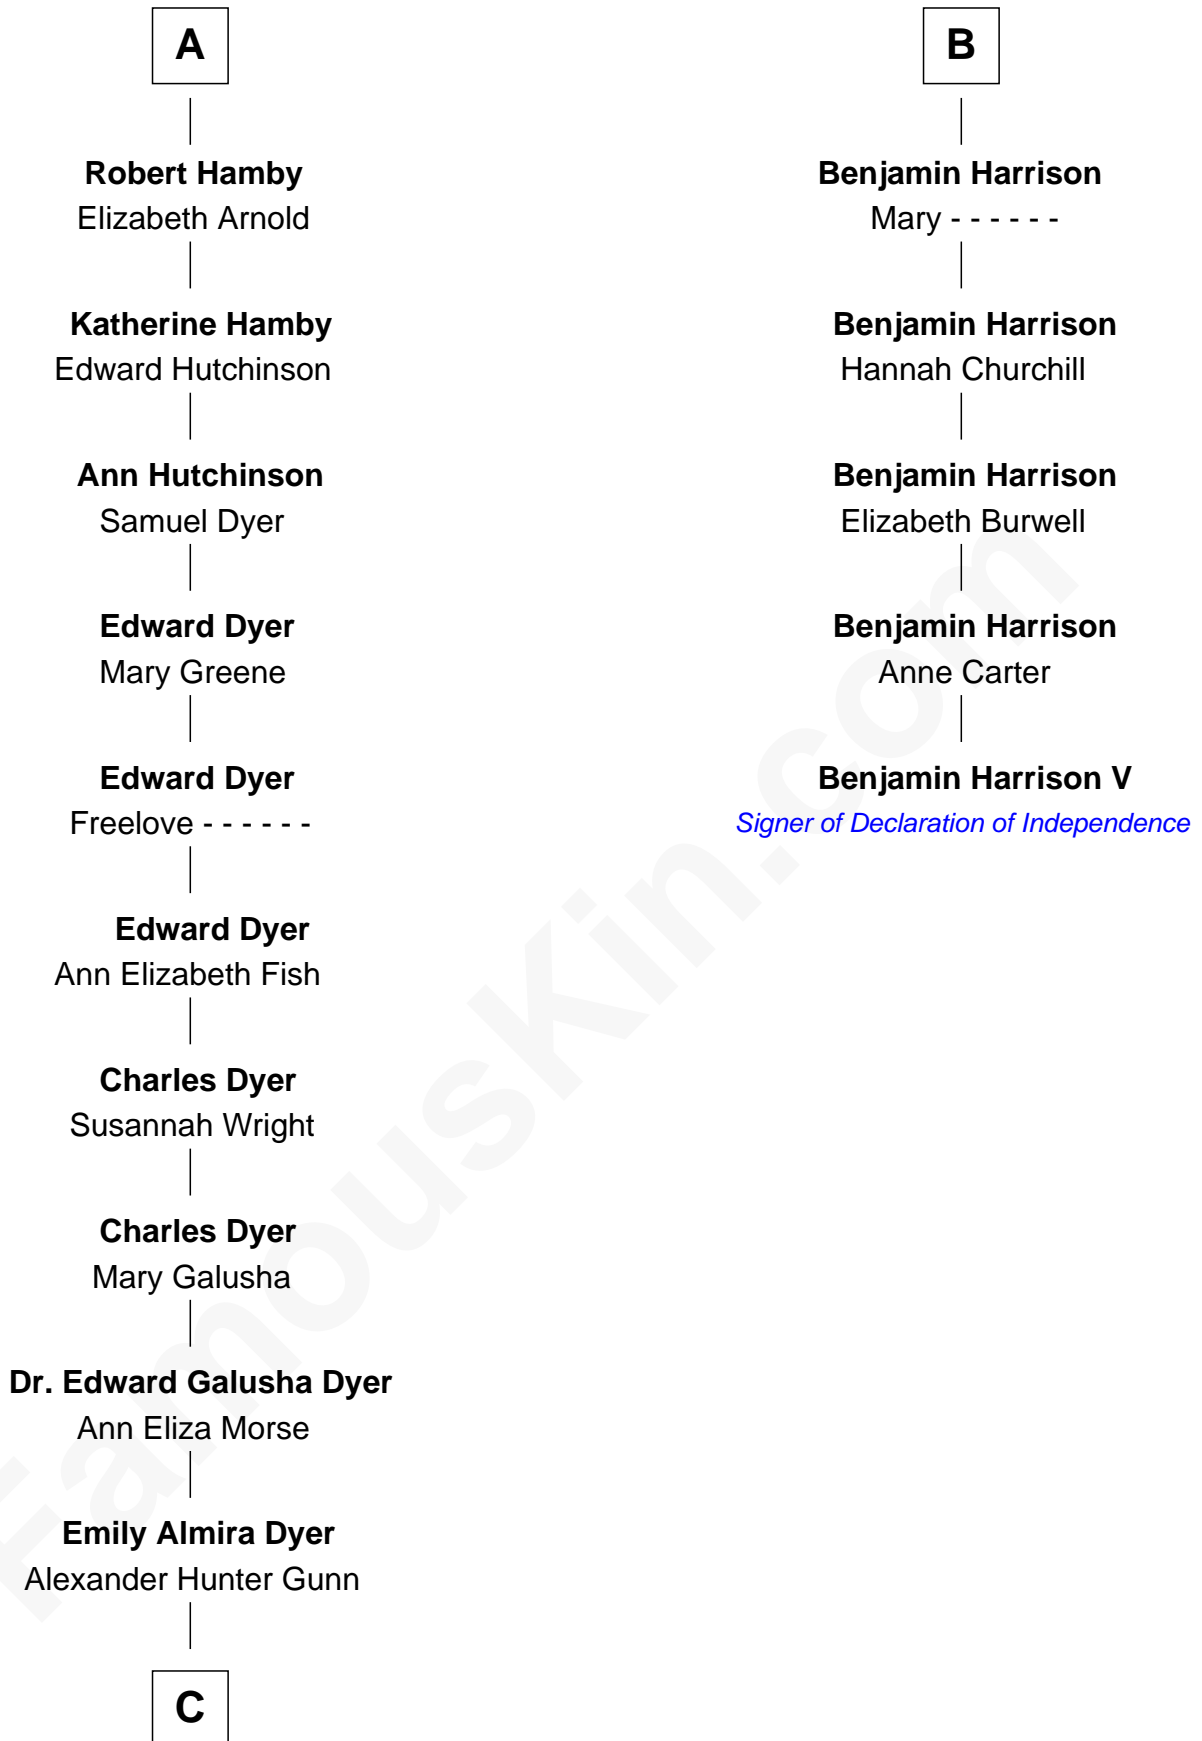

# FamousKin.com Relationship Chart of

**Andrew Shue**

*TV Actor*

11th cousin 9 times removed of

**Benjamin Harrison V**

*Signer of the Declaration of Independence*

**Stephen le Scrope**

Margery de Welles

**Anne Thimbleby**

John Booth

**Eleanor Booth**

Edward Hamby

**William Hamby**

Margaret Blewett

**A**

**John le Scrope**

Elizabeth Chaworth

**Elizabeth le Scrope**

Sir Henry le Scrope

**Margaret Scrope**

John Bernard

**John Bernard**

Margaret Daundelyn

**John Bernard**

Cecily Muscote

**Francis Bernard**

Alice Hazlewood

**Elizabeth Bernard**

Thomas Harrison

Probable

**B**

**C**