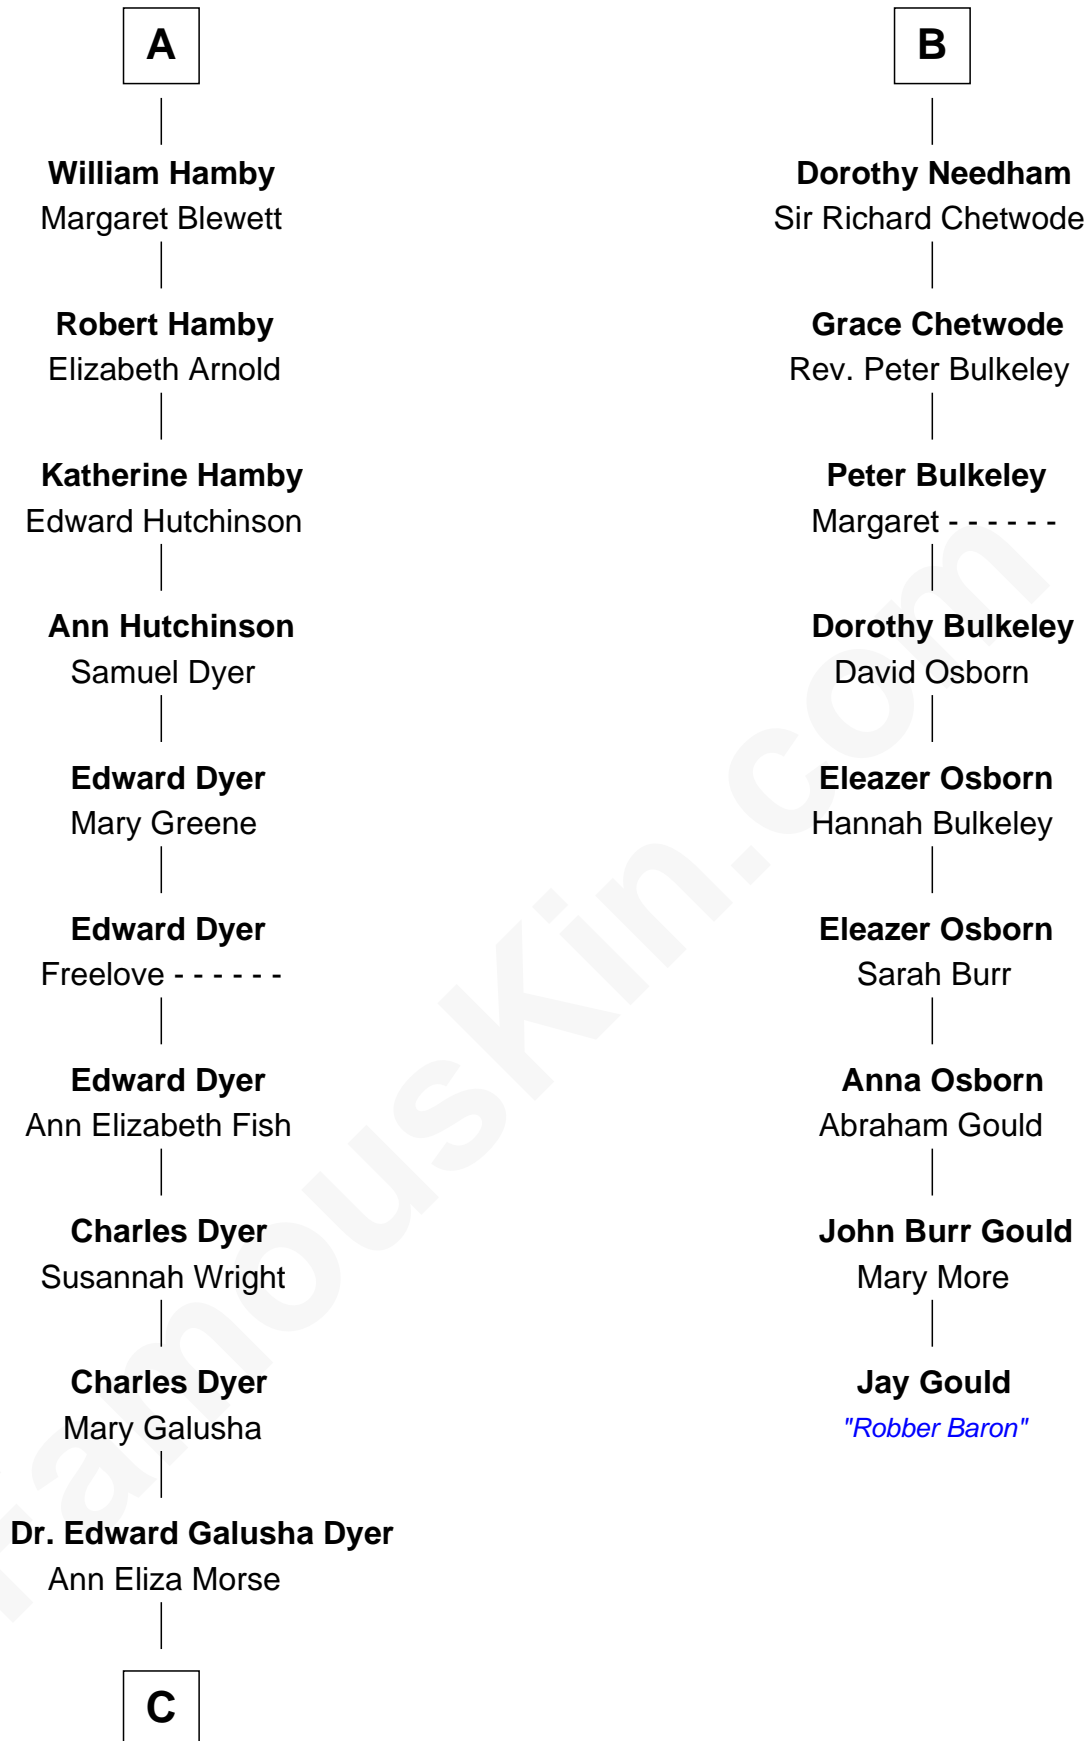

FamousKin.com Relationship Chart of

Andrew Shue

TV Actor

15th cousin 6 times removed of

Jay Gould

American Railroad "Robber Baron"

John de Welles

Maud de Roos

C

Emily Almira Dyer
Alexander Hunter Gunn

Alexander Hunter Gunn
Harriet Grace Brewster Willcox

Mary Brewster Gunn
Adoniram Judson Wells

Anne Brewster Wells
James William Shue

Andrew Shue
TV Actor

FamousKin.com