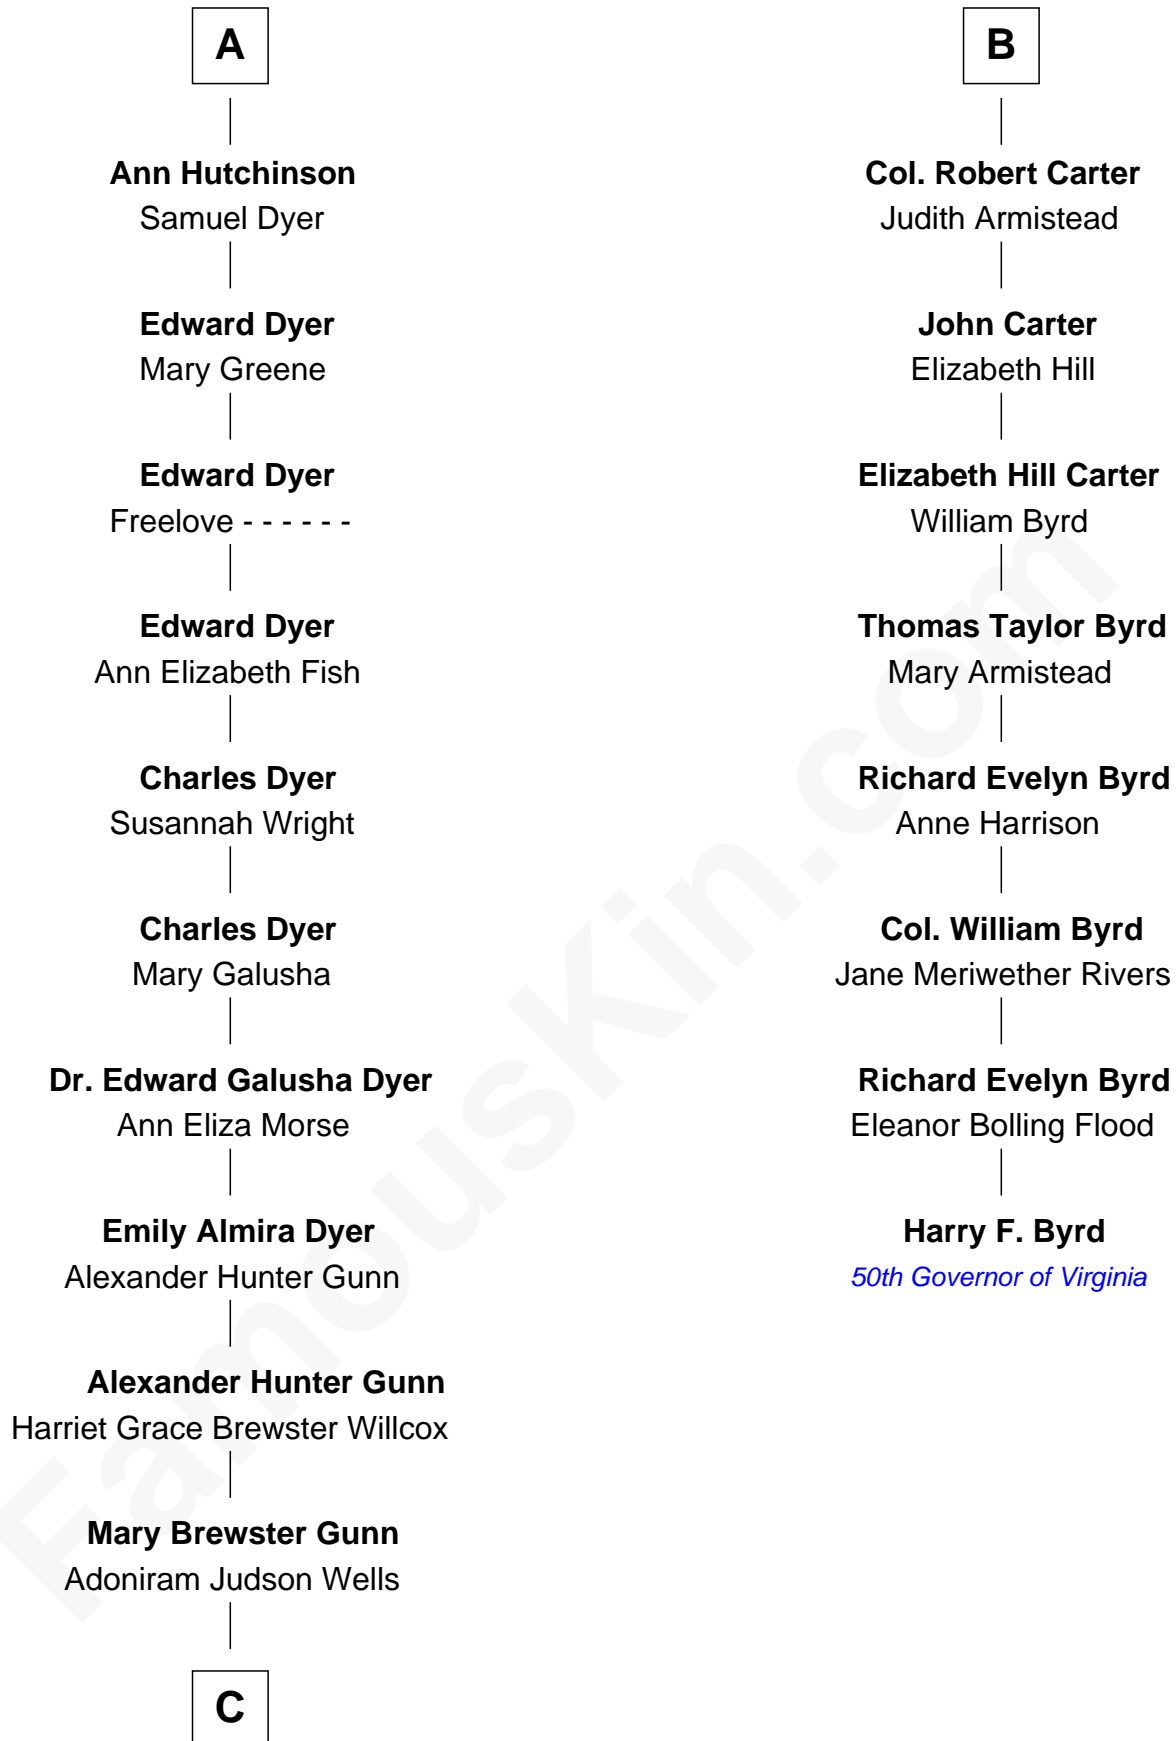

FamousKin.com Relationship Chart of

Andrew Shue

TV Actor

14th cousin 4 times removed of

Harry F. Byrd

50th Governor of Virginia

Sir Thomas Blount

Margaret de Gresley

Jane Pyle

Gabriel Ludlow

Phillis - - - - -

Sarah Ludlow

Col. John Carter

B

C

Anne Brewster Wells