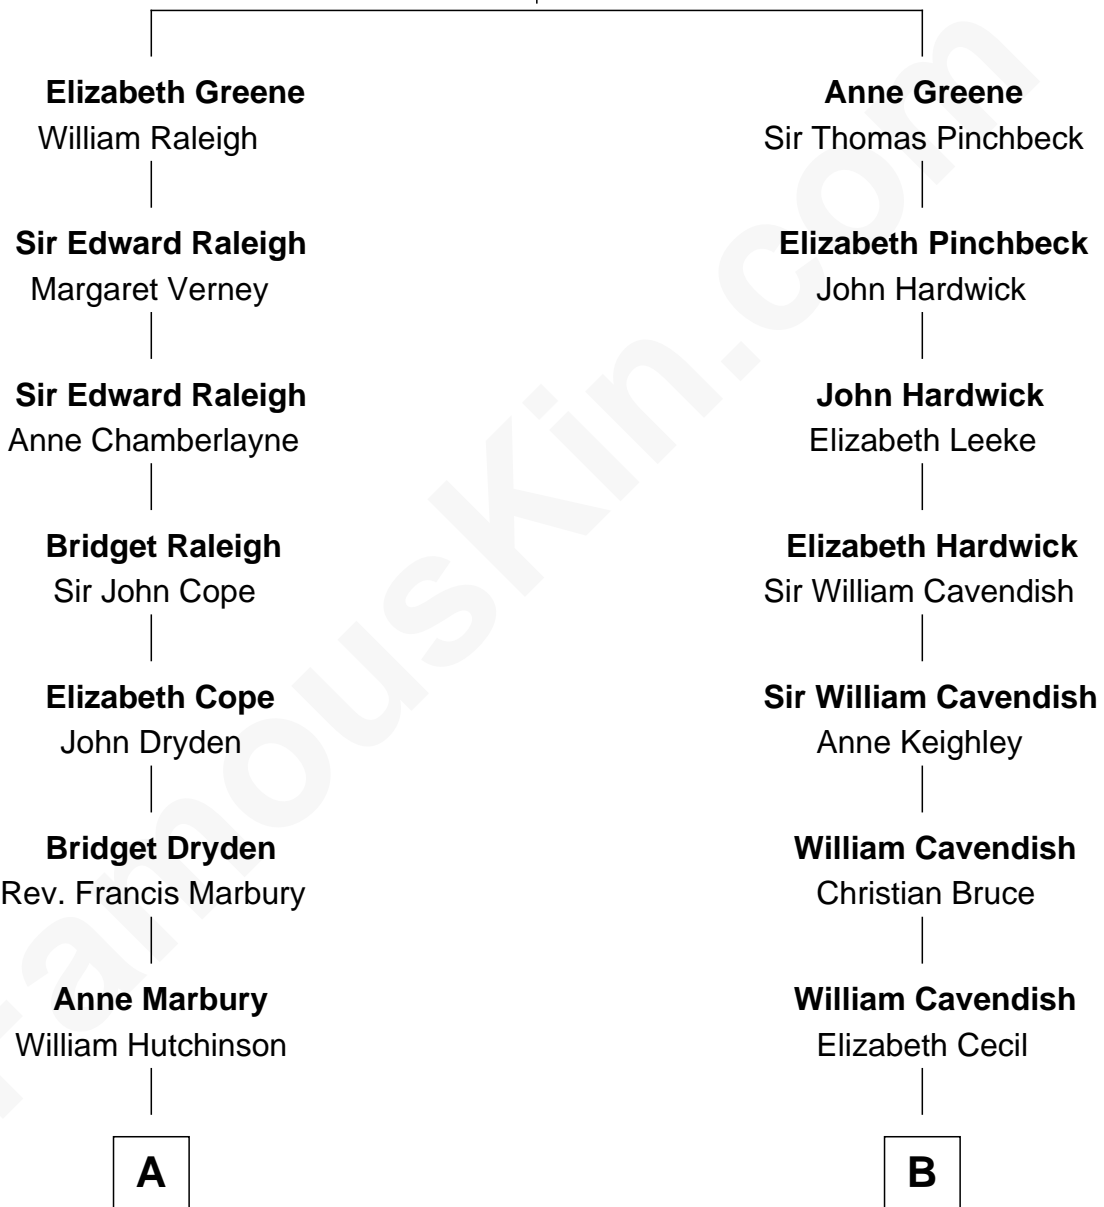

# FamousKin.com Relationship Chart of

**Andrew Shue**

*TV Actor*

18th cousin 1 time removed of

**Sarah Ferguson**

*Duchess of York*

**Sir Thomas Greene**

*with wife  
Phillippa Ferrers*

*with wife  
Marine Bellers*

**C**

**Mary Brewster Gunn**  
Adoniram Judson Wells

**Anne Brewster Wells**  
James William Shue

**Andrew Shue**  
*TV Actor*

**D**

**Ronald Ivor Ferguson**  
Susan Mary Wright

**Sarah Ferguson**  
*Duchess of York*

FamousKin.com