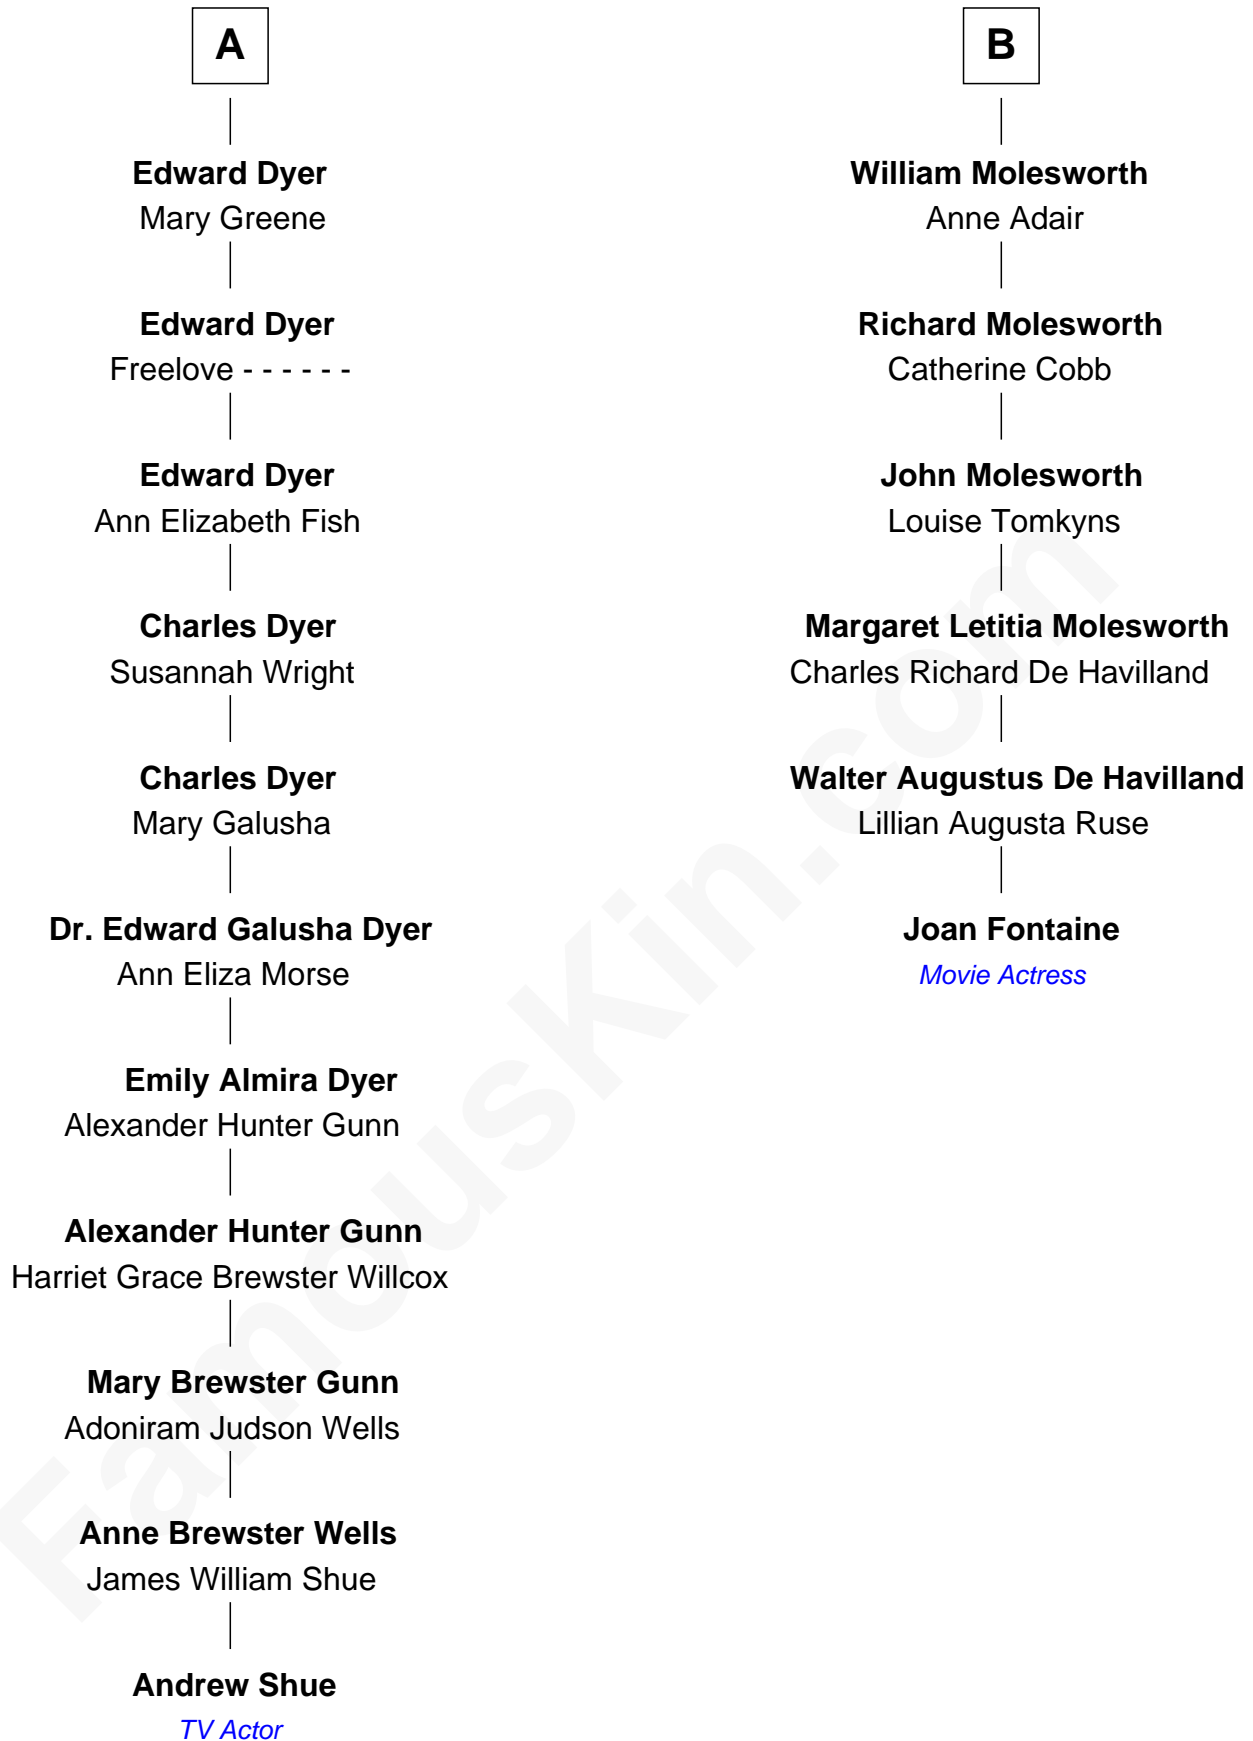

FamousKin.com Relationship Chart of

Andrew Shue

TV Actor

12th cousin 5 times removed of

Joan Fontaine

Movie Actress

Sir Thomas Blount

*with wife
Agnes Hawley*

Ann Hutchinson
Samuel Dyer

Richard Blount
Dorothy Delaford

Sir Richard Blount
Elizabeth Lister

Elizabeth Blount
Nicholas St. John

Elizabeth St. John
Sir Richard St. George

Sir George St. George
Catherine Gifford

Mary St. George
Richard Coote

Laetitia Coote
Robert Molesworth

A

B

Andrew Shue photo by [Alan Light](#) (CC BY 2.0)