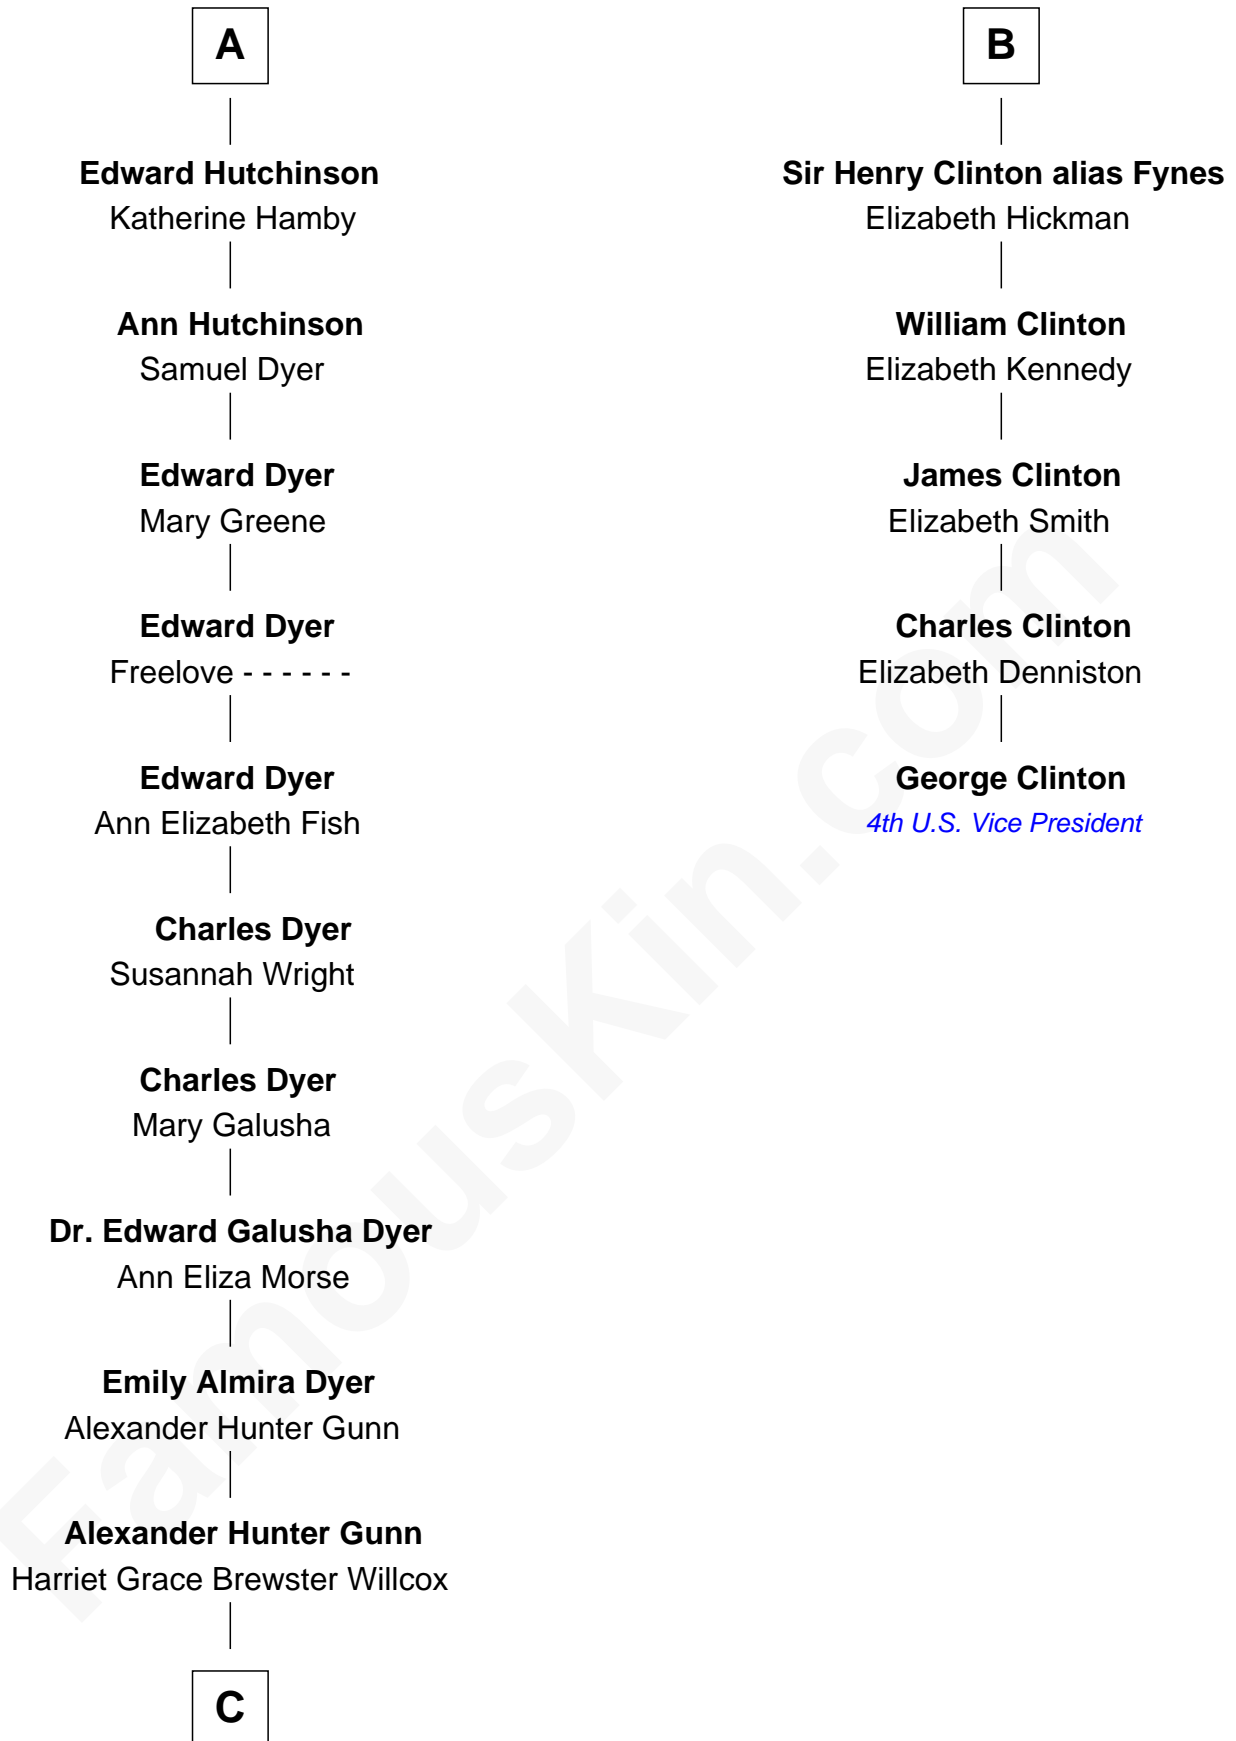

FamousKin.com Relationship Chart of

Andrew Shue

TV Actor

11th cousin 8 times removed of

George Clinton

4th U.S. Vice President

Sir Walter Blount

Sancha de Ayala

Sir John Sutton

Sir John Sutton

Elizabeth Berkeley

Sir John Sutton Dudley

Elizabeth Bramshot

Edmund Dudley

Elizabeth Grey

Elizabeth Dudley

William Stourton

Ursula Stourton

Sir Edward Clinton

Sir Henry Clinton

Elizabeth Morrison

B

C

Mary Brewster Gunn
Adoniram Judson Wells

Anne Brewster Wells
James William Shue

Andrew Shue
TV Actor

FamousKin.com